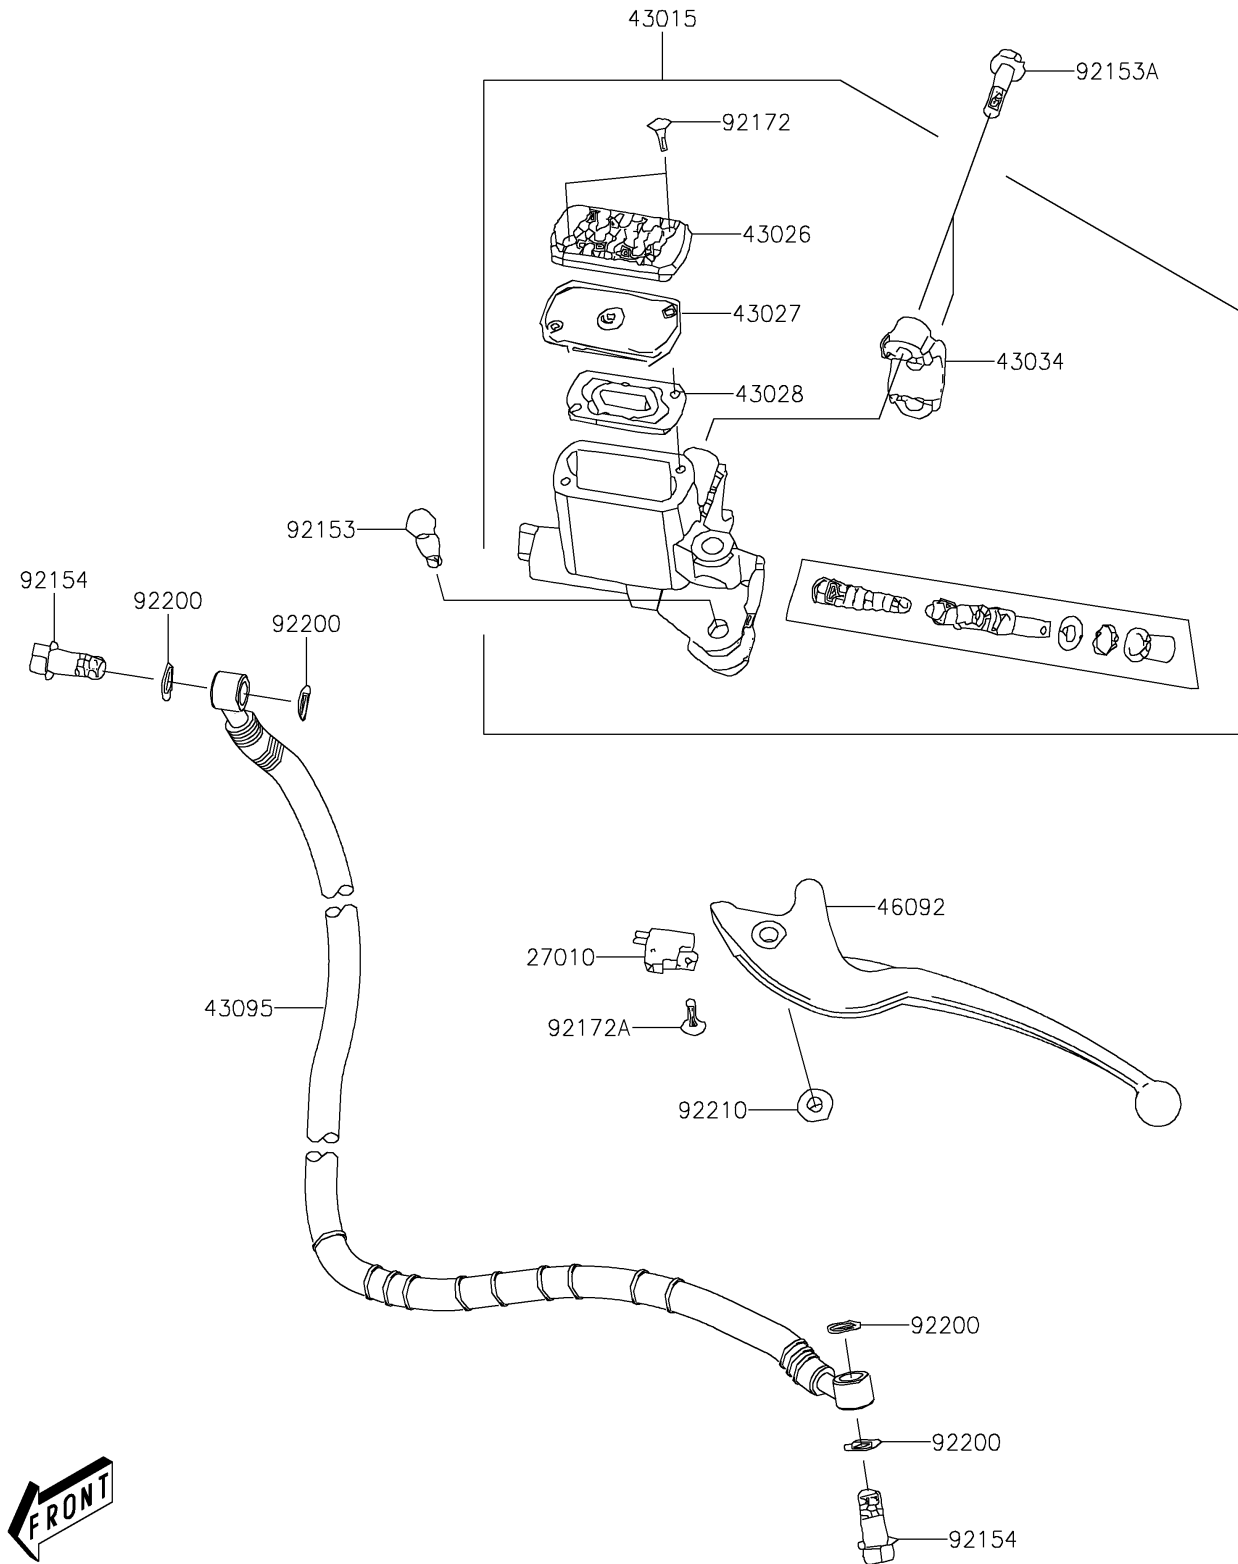

2019 KFX®90 PARTS DIAGRAM

Front Master Cylinder

F2291

2019 KFX®90 PARTS LIST

Front Master Cylinder

ITEM NAME	PART NUMBER	QUANTITY
SWITCH,STOP (Ref # 27010)	27010-Y004	1
CYLINDER-ASSY-MASTER (Ref # 43015)	43015-Y001	1
CAP-BRAKE (Ref # 43026)	43026-Y001	1
PLATE-DIAPHRAGM (Ref # 43027)	43027-Y001	1
DIAPHRAGM (Ref # 43028)	43028-Y001	1
HOLDER-BRAKE,MASTER CYLINDER (Ref # 43034)	43034-Y002	1
HOSE-BRAKE (Ref # 43095)	43095-Y001	1
LEVER-GRIP,LH (Ref # 46092)	46092-Y003	1
BOLT (Ref # 92153)	92153-Y008	1
BOLT,SOCKET,6X23 (Ref # 92153A)	92153-Y010	1
BOLT,10X22 (Ref # 92154)	92154-Y114	1
SCREW,4X12 (Ref # 92172)	92172-Y011	1
SCREW,4X12 (Ref # 92172A)	92172-Y014	1
WASHER (Ref # 92200)	92200-Y015	1
NUT,6MM (Ref # 92210)	92210-Y026	1