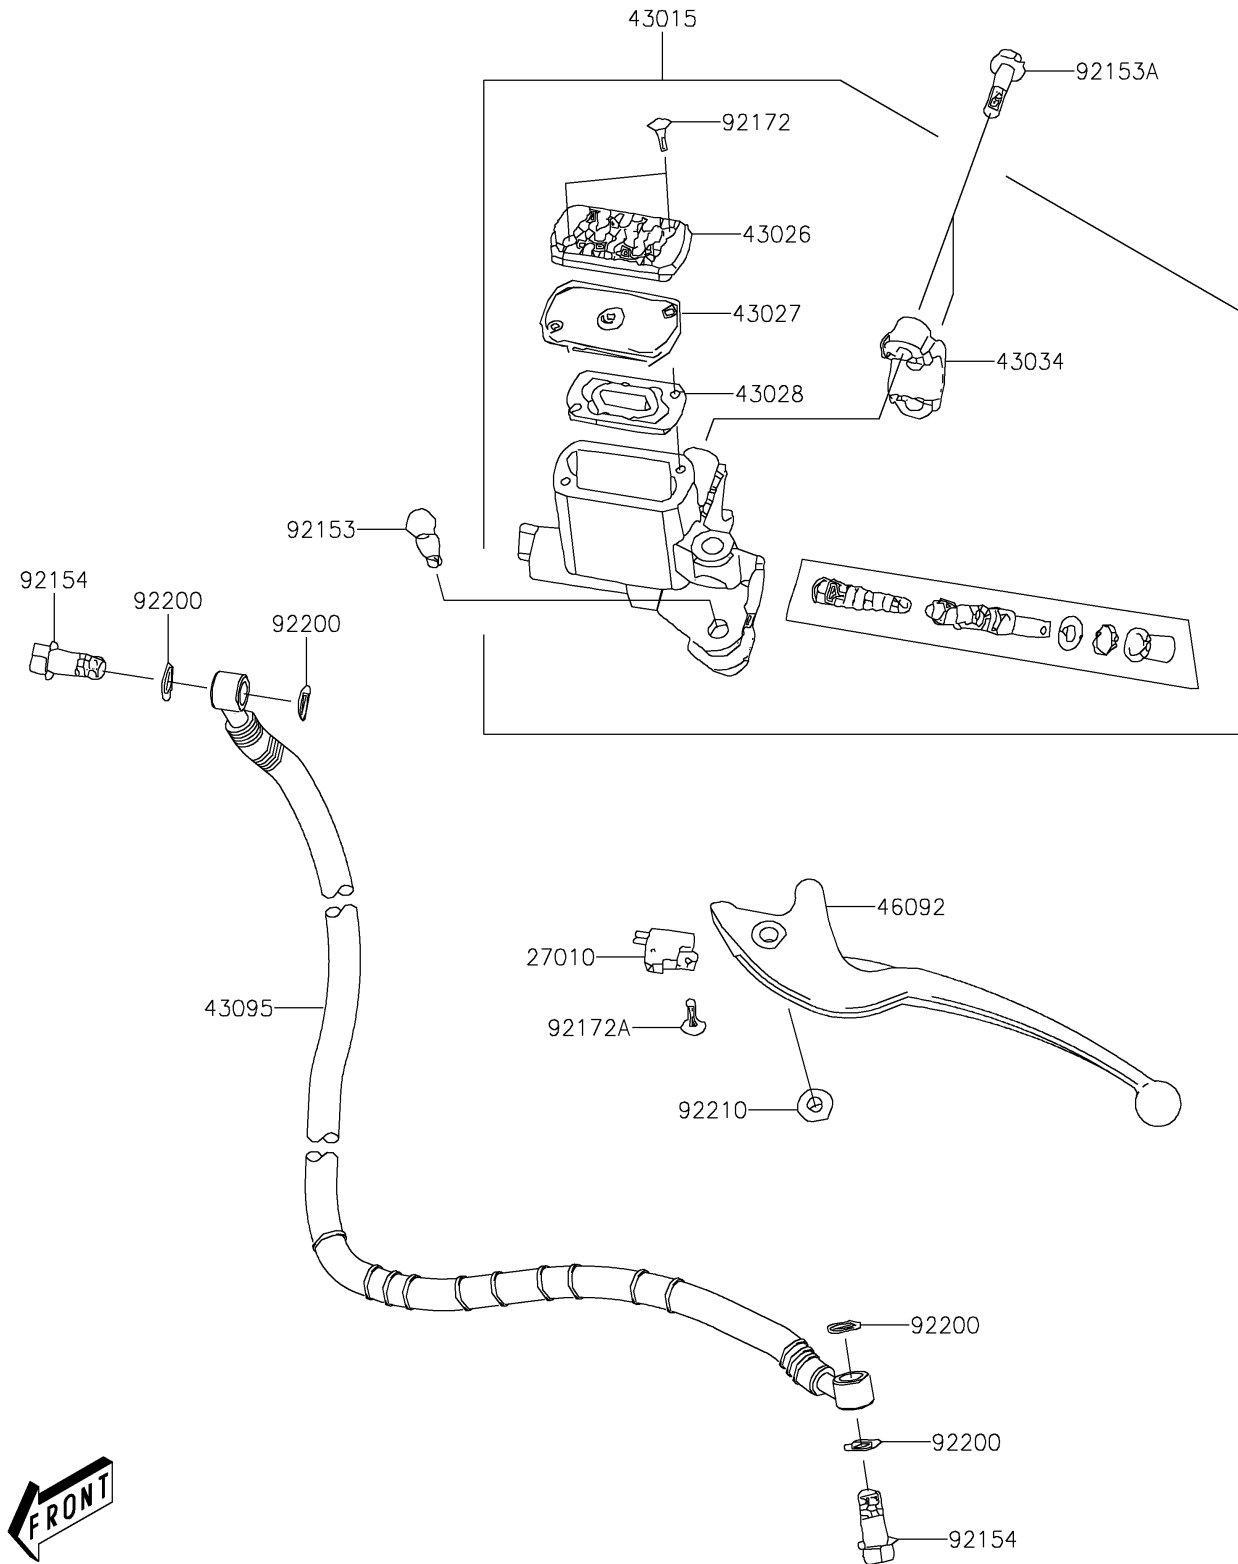

2017 KFX®90 PARTS DIAGRAM

Front Master Cylinder

F2291

2017 KFX®90 PARTS LIST

Front Master Cylinder

ITEM NAME	PART NUMBER	QUANTITY
SWITCH,STOP (Ref # 27010)	27010-Y004	1
CYLINDER-ASSY-MASTER (Ref # 43015)	43015-Y001	1
CAP-BRAKE (Ref # 43026)	43026-Y001	1
PLATE-DIAPHRAGM (Ref # 43027)	43027-Y001	1
DIAPHRAGM (Ref # 43028)	43028-Y001	1
HOLDER-BRAKE,MASTER CYLINDER (Ref # 43034)	43034-Y002	1
HOSE-BRAKE (Ref # 43095)	43095-Y001	1
LEVER-GRIP,LH (Ref # 46092)	46092-Y003	1
BOLT (Ref # 92153)	92153-Y008	1
BOLT,SOCKET,6X23 (Ref # 92153A)	92153-Y010	1
BOLT,10X22 (Ref # 92154)	92154-Y114	1
SCREW,4X12 (Ref # 92172)	92172-Y011	1
SCREW,4X12 (Ref # 92172A)	92172-Y014	1
WASHER (Ref # 92200)	92200-Y015	1
NUT,6MM (Ref # 92210)	92210-Y026	1