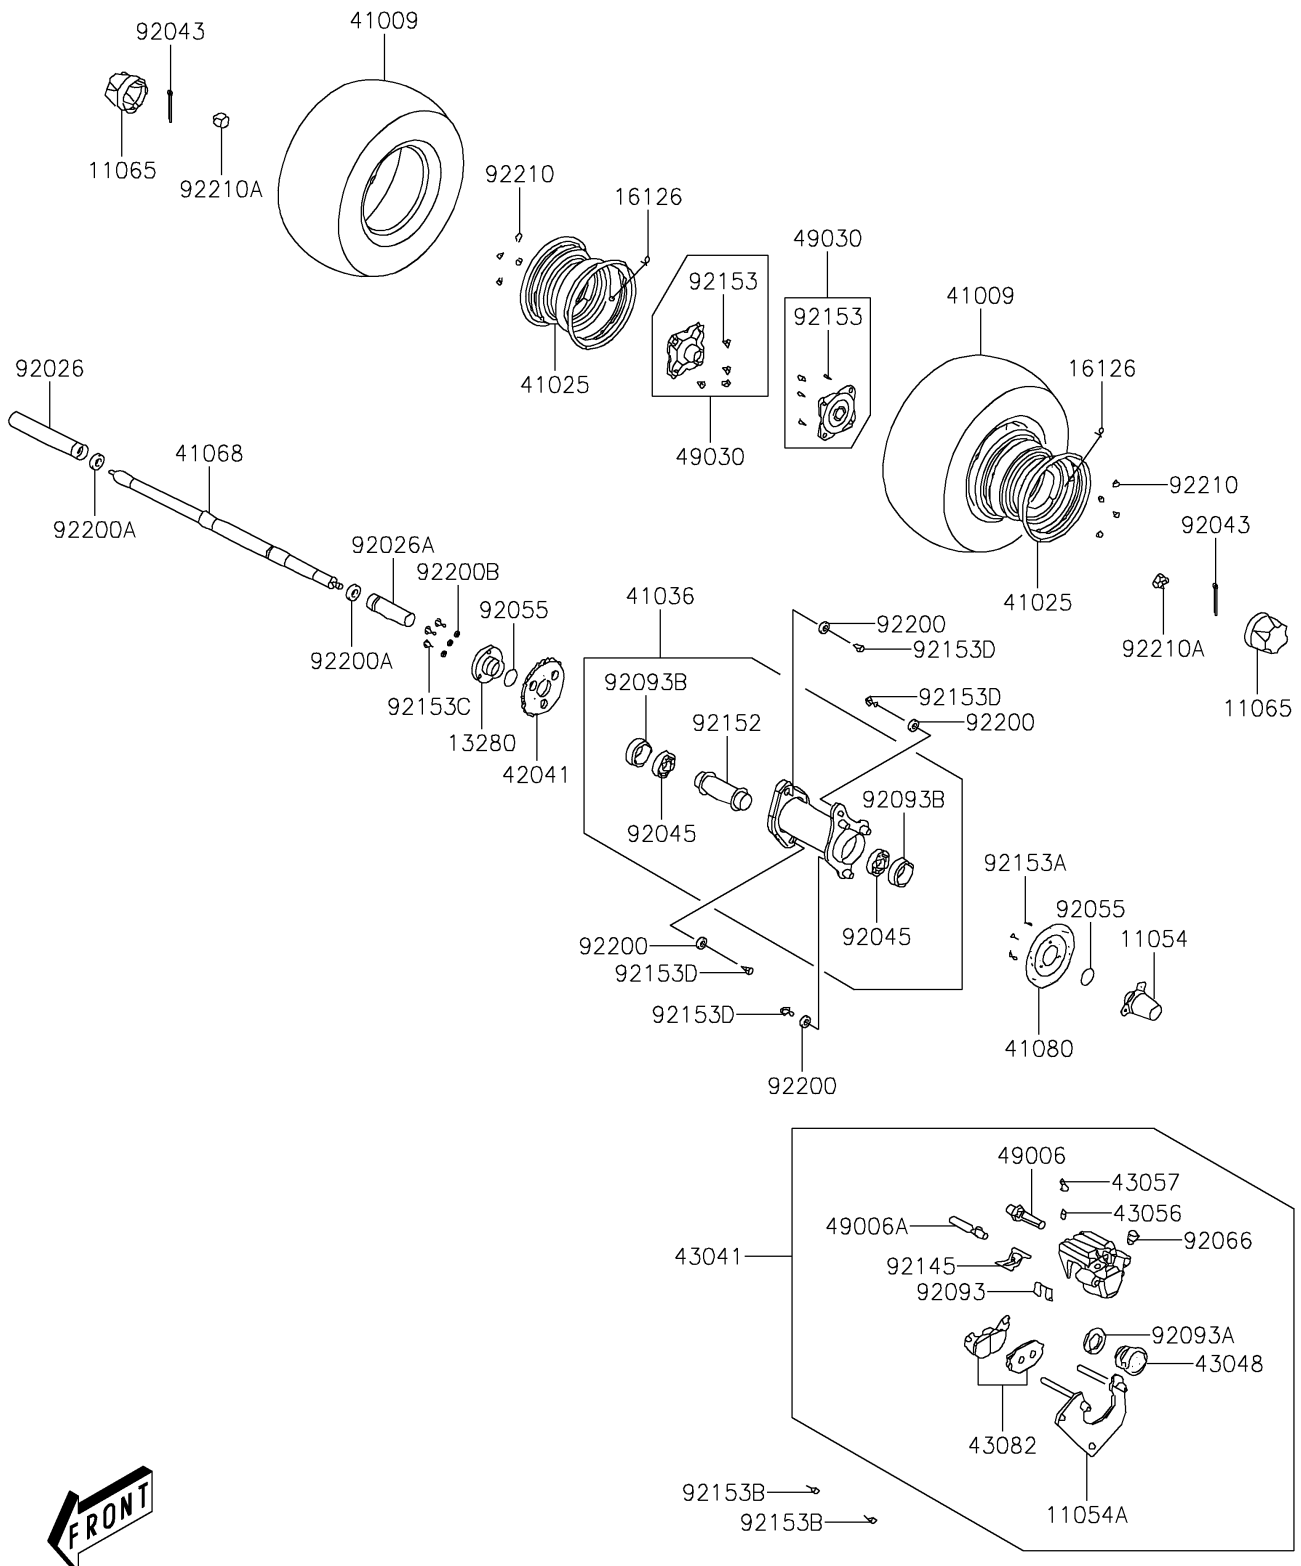

2019 KFX®90 PARTS DIAGRAM

Rear Hub

F2240

2019 KFX® 90 PARTS LIST

Rear Hub

ITEM NAME	PART NUMBER	QUANTITY
BRACKET,BRAKE DISK (Ref # 11054)	11054-Y005	1
BRACKET (Ref # 11054A)	11054-Y008	1
CAP,WHEEL (Ref # 11065)	11065-Y002	2
HOLDER,SPROCKET (Ref # 13280)	13280-Y004	1
VALVE,RIM (Ref # 16126)	16126-Y001	2
TIRE,RR (Ref # 41009)	41009-Y001	2
RIM,BLACK (Ref # 41025)	41025-Y001-935	2
HUB-ASSY,RR,BLACK (Ref # 41036)	41036-Y001-935	1
AXLE,RR (Ref # 41068)	41068-Y001	1
DISC,RR (Ref # 41080)	41080-Y001	1
SPROCKET-HUB (Ref # 42041)	42041-Y001	1
CALIPER-ASSY,RR (Ref # 43041)	43041-Y001	1
PISTON-CALIPER (Ref # 43048)	43048-Y001	1
BREATHER-BRAKE (Ref # 43056)	43056-Y001	1
CAP-BREATHER (Ref # 43057)	43057-Y001	1
PAD-ASSY-BRAKE (Ref # 43082)	43082-Y001	1
BOOT (Ref # 49006)	49006-Y001	1
BOOT (Ref # 49006A)	49006-Y002	1
HUB,RR (Ref # 49030)	49030-Y001	2
SPACER,REAR AXLE,RH (Ref # 92026)	92026-Y005	1
SPACER,REAR AXLE,LH (Ref # 92026A)	92026-Y006	1
PIN,3X25 (Ref # 92043)	92043-Y011	2
BEARING-BALL,6006 (Ref # 92045)	92045-Y008	2
RING-O,30MM (Ref # 92055)	92055-Y015	2
PLUG (Ref # 92066)	92066-Y001	1
SEAL,DUST (Ref # 92093)	92093-Y005	1
SEAL,PISTON (Ref # 92093A)	92093-Y006	1
SEAL,DUST (Ref # 92093B)	92093-Y009	2
SPRING,PAD (Ref # 92145)	92145-Y012	1

2019 KFX®90 PARTS LIST

Rear Hub

ITEM NAME	PART NUMBER	QUANTITY
COLLAR (Ref # 92152)	92152-Y007	1
BOLT (Ref # 92153)	92153-Y005	8
BOLT (Ref # 92153A)	92153-Y007	3
BOLT,FLANGE,8X28 (Ref # 92153B)	92153-Y012	2
BOLT,FLANGE,8X20 (Ref # 92153C)	92153-Y033	3
BOLT,FLANGE,12X28 (Ref # 92153D)	92153-Y044	4
WASHER,12.2X28X4 (Ref # 92200)	92200-Y012	4
WASHER,14MM (Ref # 92200A)	92200-Y014	2
WASHER,8MM (Ref # 92200B)	92200-Y048	3
NUT,10MM (Ref # 92210)	92210-Y010	8
NUT,14MM (Ref # 92210A)	92210-Y025	2