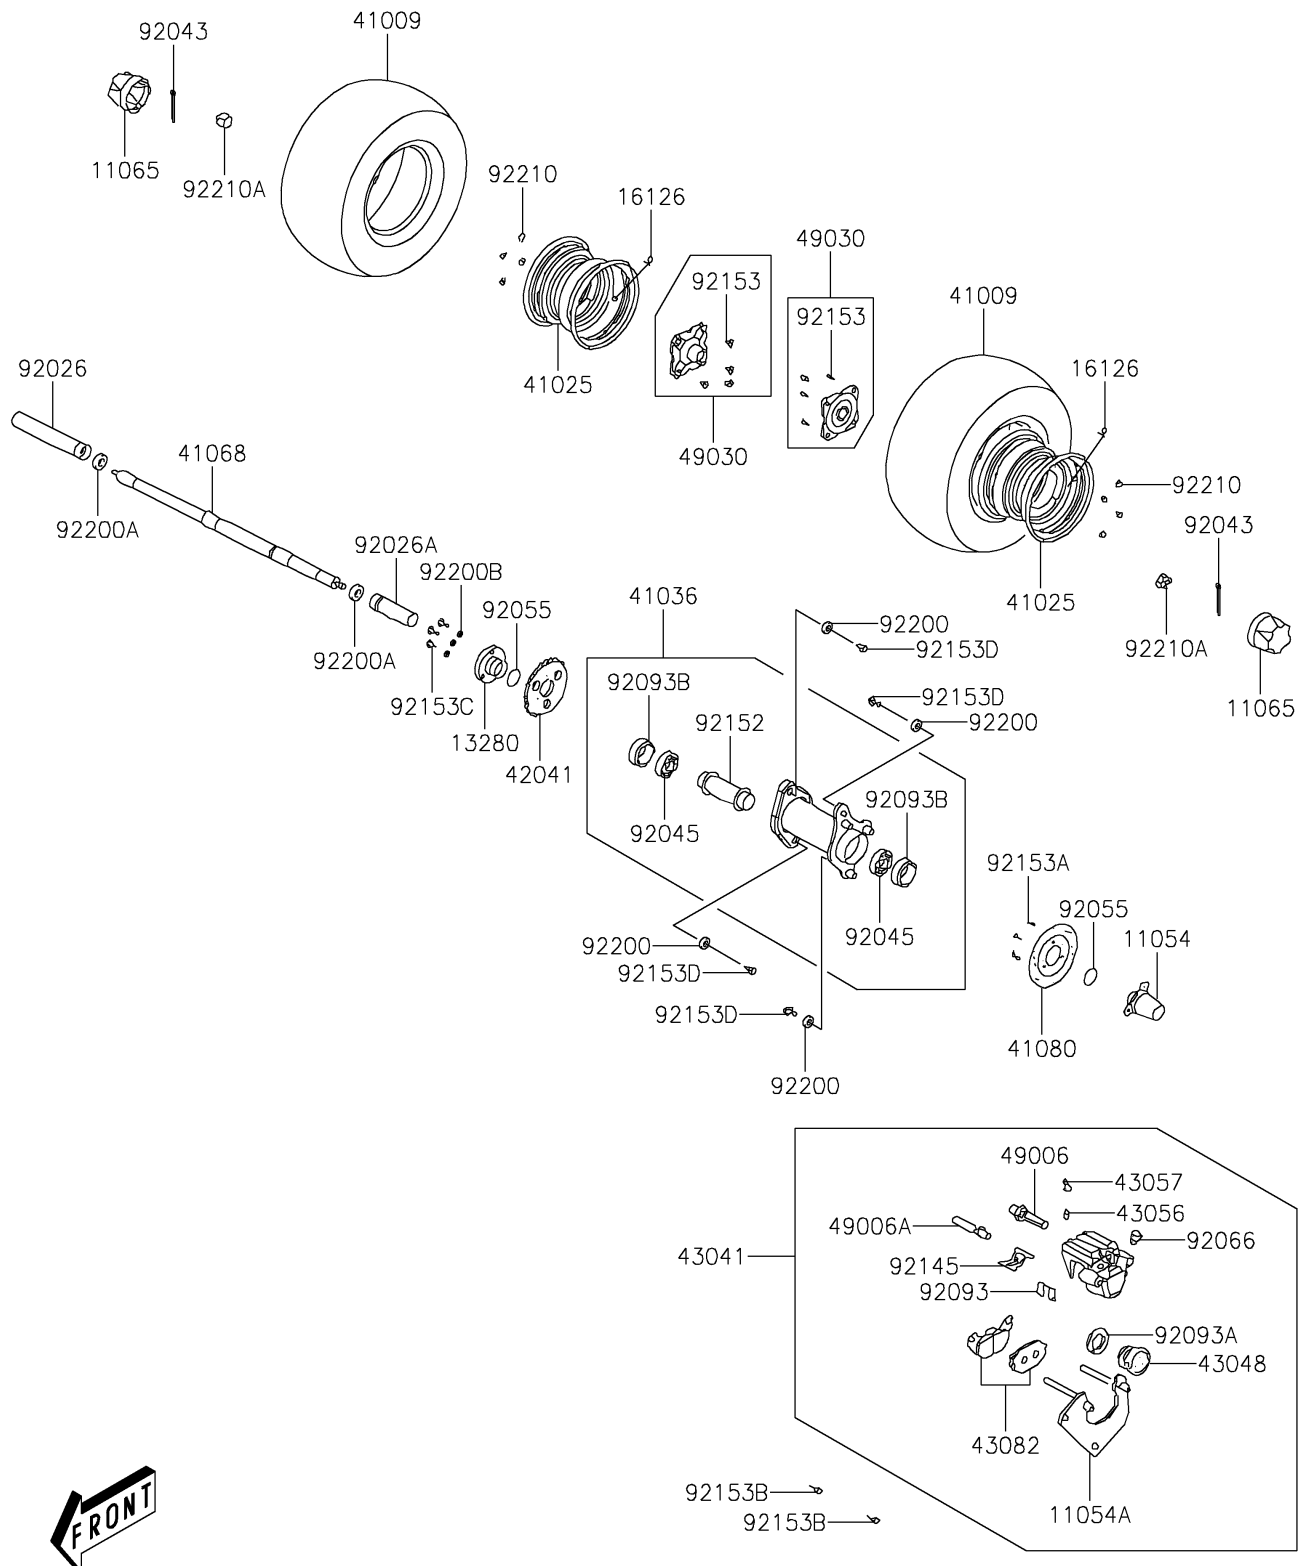

## 2017 KFX®90 PARTS DIAGRAM

Rear Hub

F2240

## 2017 KFX®90 PARTS LIST

Rear Hub

ITEM NAME	PART NUMBER	QUANTITY
BRACKET,BRAKE DISK (Ref # 11054)	11054-Y005	1
BRACKET (Ref # 11054A)	11054-Y008	1
CAP,WHEEL (Ref # 11065)	11065-Y002	1
HOLDER,SPROCKET (Ref # 13280)	13280-Y004	1
VALVE,RIM (Ref # 16126)	16126-Y001	1
TIRE,RR (Ref # 41009)	41009-Y001	1
RIM,BLACK (Ref # 41025)	41025-Y001-935	1
HUB-ASSY,RR,BLACK (Ref # 41036)	41036-Y001-935	1
AXLE,RR (Ref # 41068)	41068-Y001	1
DISC,RR (Ref # 41080)	41080-Y001	1
SPROCKET-HUB (Ref # 42041)	42041-Y001	1
CALIPER-ASSY,RR (Ref # 43041)	43041-Y001	1
PISTON-CALIPER (Ref # 43048)	43048-Y001	1
BREATHER-BRAKE (Ref # 43056)	43056-Y001	1
CAP-BREATHER (Ref # 43057)	43057-Y001	1
PAD-ASSY-BRAKE (Ref # 43082)	43082-Y001	1
BOOT (Ref # 49006)	49006-Y001	1
BOOT (Ref # 49006A)	49006-Y002	1
HUB,RR (Ref # 49030)	49030-Y001	1
SPACER,REAR AXLE,RH (Ref # 92026)	92026-Y005	1
SPACER,REAR AXLE,LH (Ref # 92026A)	92026-Y006	1
PIN,3X25 (Ref # 92043)	92043-Y011	1
BEARING-BALL,6006 (Ref # 92045)	92045-Y008	1
RING-O,30MM (Ref # 92055)	92055-Y015	1
PLUG (Ref # 92066)	92066-Y001	1
SEAL,DUST (Ref # 92093)	92093-Y005	1
SEAL,PISTON (Ref # 92093A)	92093-Y006	1
SEAL,DUST (Ref # 92093B)	92093-Y009	1
SPRING,PAD (Ref # 92145)	92145-Y012	1

## 2017 KFX®90 PARTS LIST

Rear Hub

ITEM NAME	PART NUMBER	QUANTITY
COLLAR (Ref # 92152)	92152-Y007	1
BOLT (Ref # 92153)	92153-Y005	1
BOLT (Ref # 92153A)	92153-Y007	1
BOLT,FLANGE,8X28 (Ref # 92153B)	92153-Y012	1
BOLT,FLANGE,8X20 (Ref # 92153C)	92153-Y033	1
BOLT,FLANGE,12X28 (Ref # 92153D)	92153-Y044	1
WASHER,12.2X28X4 (Ref # 92200)	92200-Y012	1
WASHER,14MM (Ref # 92200A)	92200-Y014	1
WASHER,8MM (Ref # 92200B)	92200-Y048	1
NUT,10MM (Ref # 92210)	92210-Y010	1
NUT,14MM (Ref # 92210A)	92210-Y025	1