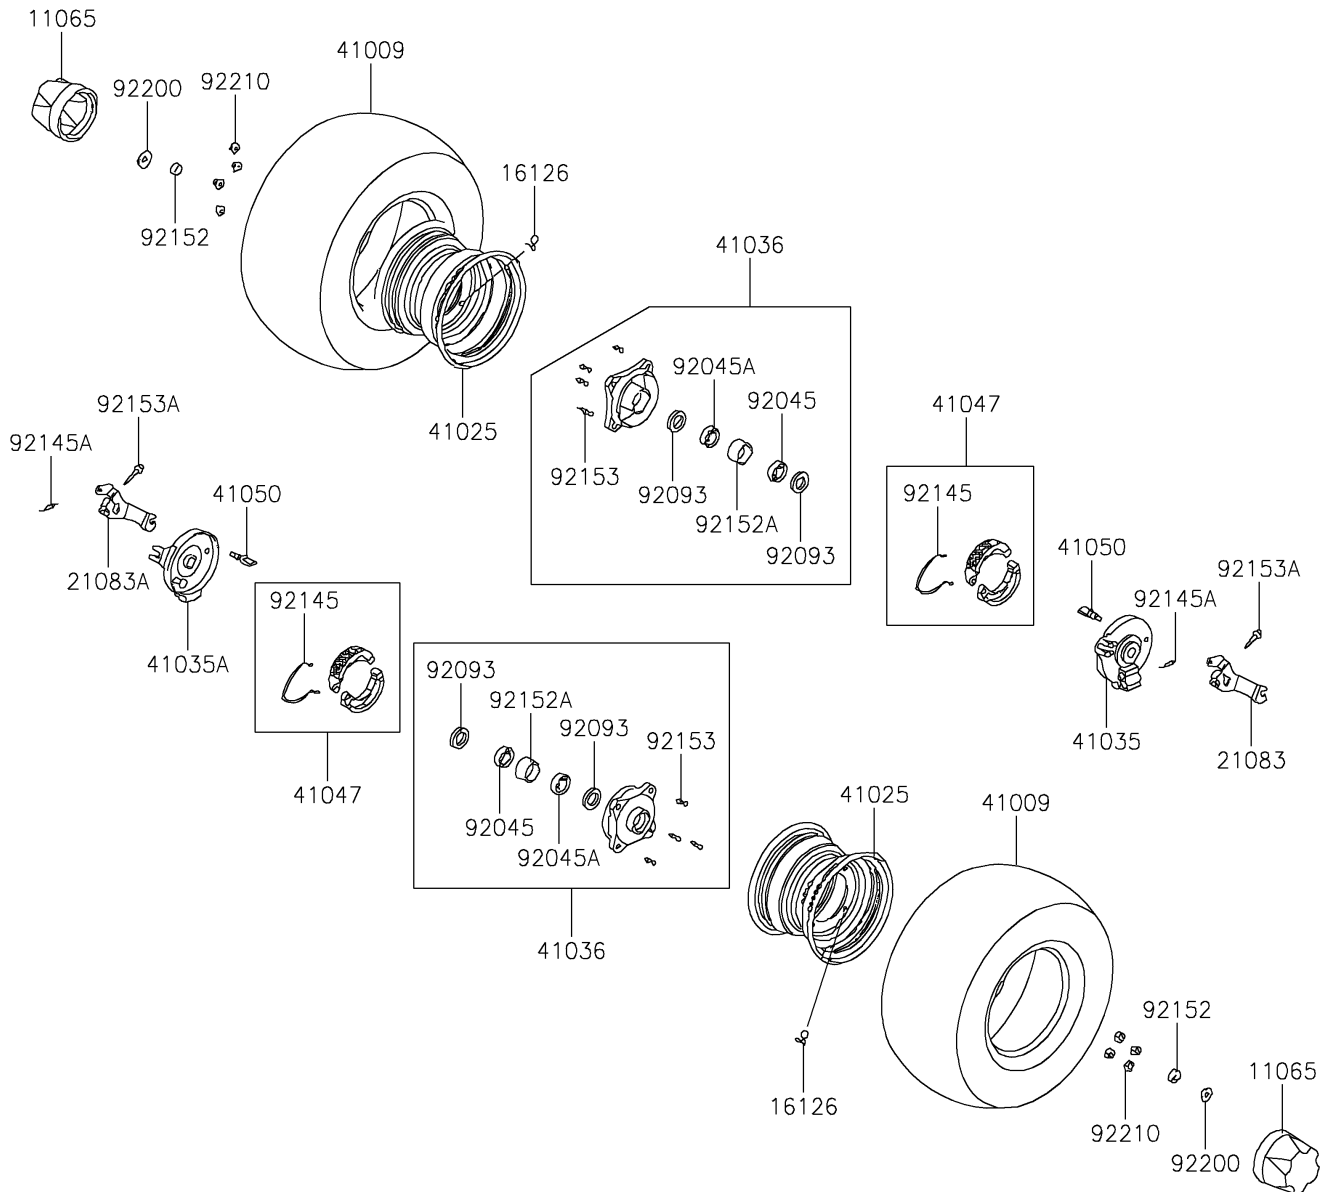

2019 KFX®90 PARTS DIAGRAM

Front Hub

F2230

2019 KFX®90 PARTS LIST

Front Hub

ITEM NAME	PART NUMBER	QUANTITY
CAP,WHEEL (Ref # 11065)	11065-Y002	1
VALVE,RIM (Ref # 16126)	16126-Y001	1
ARM,BRAKE,RH (Ref # 21083)	21083-Y001	1
ARM,BRAKE,LH (Ref # 21083A)	21083-Y002	1
TIRE,FR (Ref # 41009)	41009-Y003	1
RIM,BLACK (Ref # 41025)	41025-Y003-935	1
PANEL-ASSY-BRAKE,FR,RH,SILVER (Ref # 41035)	41035-Y001-934	1
PANEL-ASSY-BRAKE,FR,LH,SILVER (Ref # 41035A)	41035-Y002-934	1
HUB-ASSY,FR,BLACK (Ref # 41036)	41036-Y002-935	1
SHOE-ASSY-BRAKE,FR (Ref # 41047)	41047-Y001	1
CAM-BRAKE (Ref # 41050)	41050-Y001	1
BEARING-BALL,6002 (Ref # 92045)	92045-Y010	1
BEARING-BALL,6003 (Ref # 92045A)	92045-Y011	1
SEAL,22X35X7 (Ref # 92093)	92093-Y008	1
SPRING,BRAKE SHOE (Ref # 92145)	92145-Y013	1
SPRING,RETURN (Ref # 92145A)	92145-Y014	1
COLLAR (Ref # 92152)	92152-Y008	1
COLLAR (Ref # 92152A)	92152-Y009	1
BOLT,STUD,10X17 (Ref # 92153)	92153-Y017	1
BOLT,FLANGE,5X24 (Ref # 92153A)	92153-Y021	1
WASHER,12MM (Ref # 92200)	92200-Y011	1
NUT,10MM (Ref # 92210)	92210-Y010	1