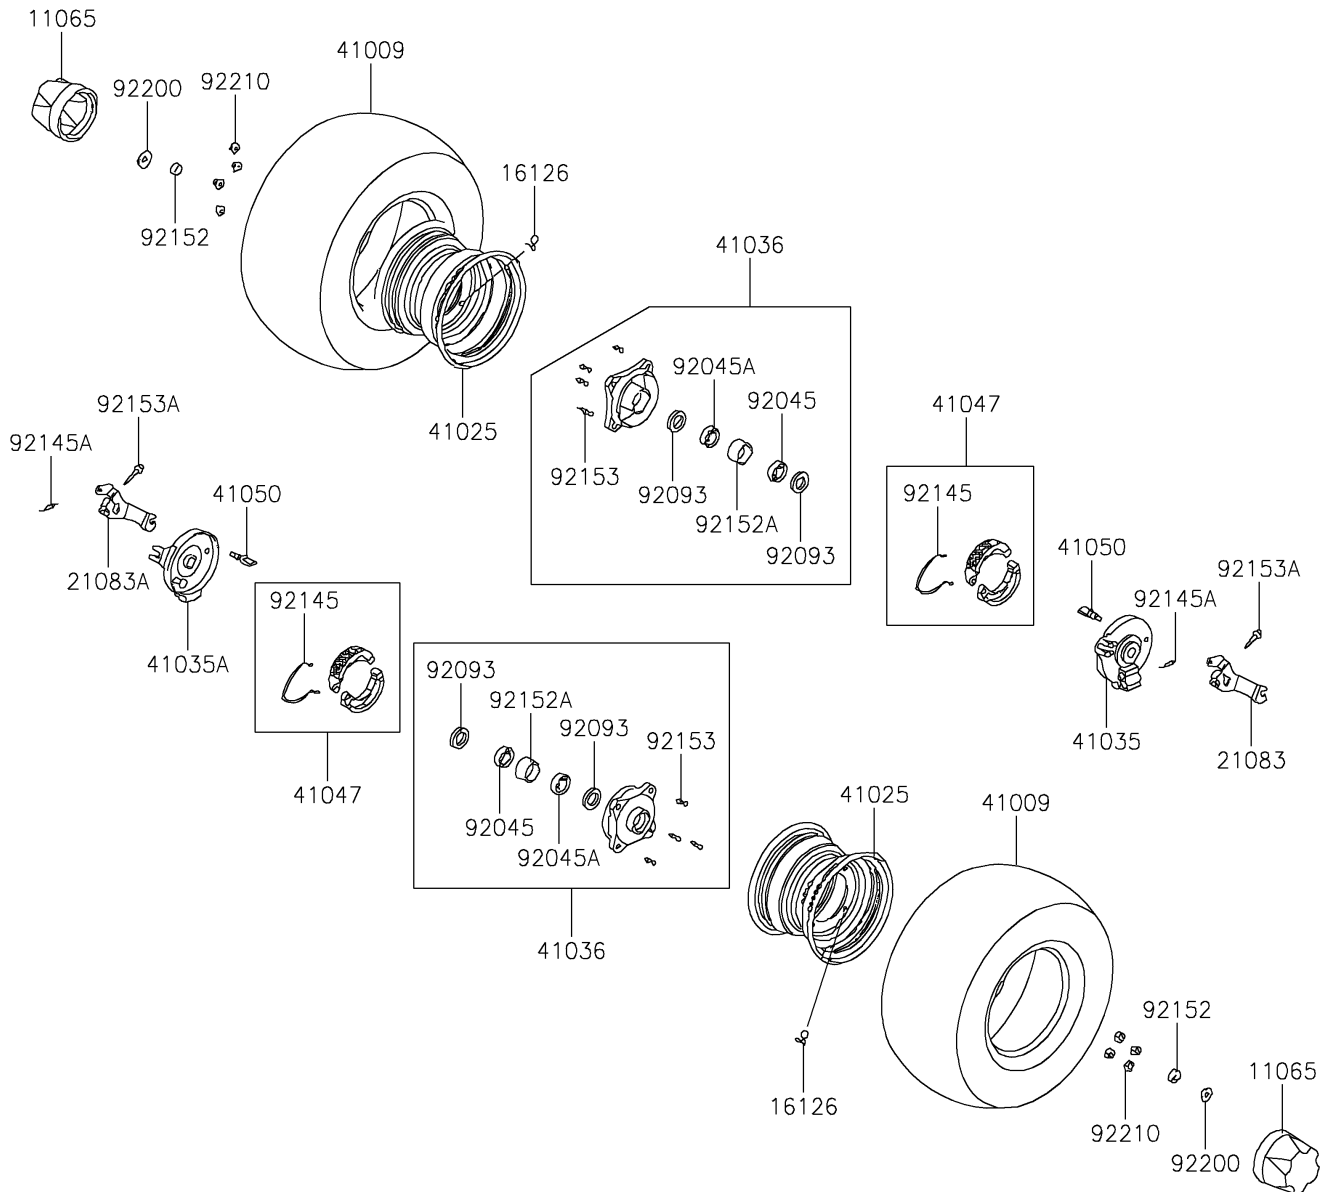

2017 KFX®90 PARTS DIAGRAM

Front Hub

F2230

2017 KFX®90 PARTS LIST

Front Hub

ITEM NAME	PART NUMBER	QUANTITY
CAP,WHEEL (Ref # 11065)	11065-Y002	1
VALVE,RIM (Ref # 16126)	16126-Y001	1
ARM,BRAKE,RH (Ref # 21083)	21083-Y001	1
ARM,BRAKE,LH (Ref # 21083A)	21083-Y002	1
TIRE,FR (Ref # 41009)	41009-Y003	1
RIM,BLACK (Ref # 41025)	41025-Y003-935	1
PANEL-ASSY-BRAKE,FR,RH,SILVER (Ref # 41035)	41035-Y001-934	1
PANEL-ASSY-BRAKE,FR,LH,SILVER (Ref # 41035A)	41035-Y002-934	1
HUB-ASSY,FR,BLACK (Ref # 41036)	41036-Y002-935	1
SHOE-ASSY-BRAKE,FR (Ref # 41047)	41047-Y001	1
CAM-BRAKE (Ref # 41050)	41050-Y001	1
BEARING-BALL,6002 (Ref # 92045)	92045-Y010	1
BEARING-BALL,6003 (Ref # 92045A)	92045-Y011	1
SEAL,22X35X7 (Ref # 92093)	92093-Y008	1
SPRING,BRAKE SHOE (Ref # 92145)	92145-Y013	1
SPRING,RETURN (Ref # 92145A)	92145-Y014	1
COLLAR (Ref # 92152)	92152-Y008	1
COLLAR (Ref # 92152A)	92152-Y009	1
BOLT,STUD,10X17 (Ref # 92153)	92153-Y017	1
BOLT,FLANGE,5X24 (Ref # 92153A)	92153-Y021	1
WASHER,12MM (Ref # 92200)	92200-Y011	1
NUT,10MM (Ref # 92210)	92210-Y010	1