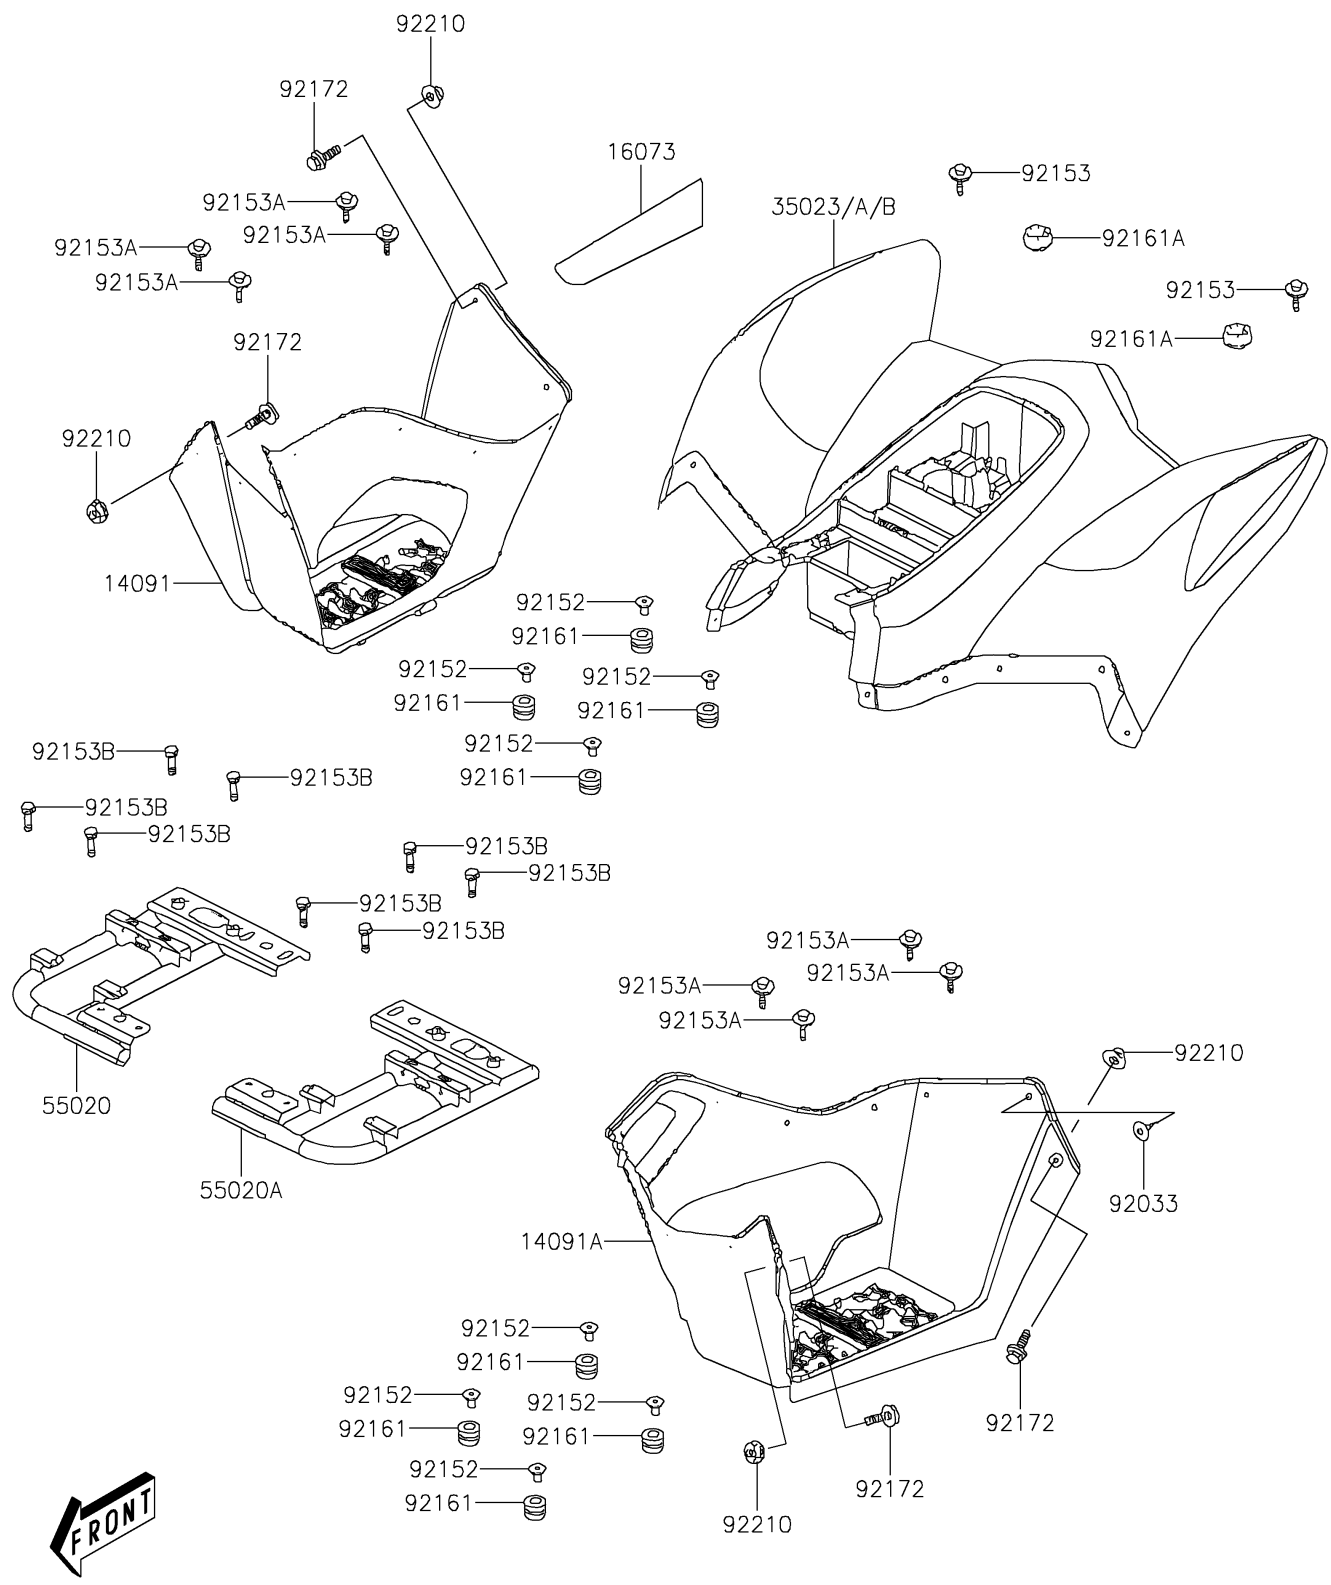

2019 KFX[®]90 PARTS DIAGRAM

Rear Fender(s)

F2172

2019 KFX®90 PARTS LIST

Rear Fender(s)

| ITEM NAME | PART NUMBER | QUANTITY |
|------------------------------------|----------------|----------|
| COVER,SIDE,RH,BLACK (Ref # 14091) | 14091-Y009-933 | 1 |
| COVER,SIDE,LH,BLACK (Ref # 14091A) | 14091-Y010-933 | 1 |
| INSULATOR (Ref # 16073) | 16073-Y003 | 1 |
| FENDER-REAR,GREEN (Ref # 35023) | 35023-Y001-930 | 1 |
| FENDER-REAR,B.WHITE (Ref # 35023A) | 35023-Y001-932 | 1 |
| GUARD,SIDE,RH (Ref # 55020) | 55020-Y002 | 1 |
| GUARD,SIDE,LH (Ref # 55020A) | 55020-Y003 | 1 |
| RIVET (Ref # 92033) | 92033-Y010 | 16 |
| COLLAR (Ref # 92152) | 92152-Y014 | 8 |
| BOLT,6X16 (Ref # 92153) | 92153-Y018 | 5 |
| BOLT,6X20 (Ref # 92153A) | 92153-Y019 | 8 |
| BOLT,FLANGE,8X16 (Ref # 92153B) | 92153-Y032 | 8 |
| DAMPER (Ref # 92161) | 92161-Y003 | 8 |
| DAMPER (Ref # 92161A) | 92161-Y005 | 2 |
| SCREW,6X16 (Ref # 92172) | 92172-Y004 | 4 |
| NUT (Ref # 92210) | 92210-Y031 | 4 |