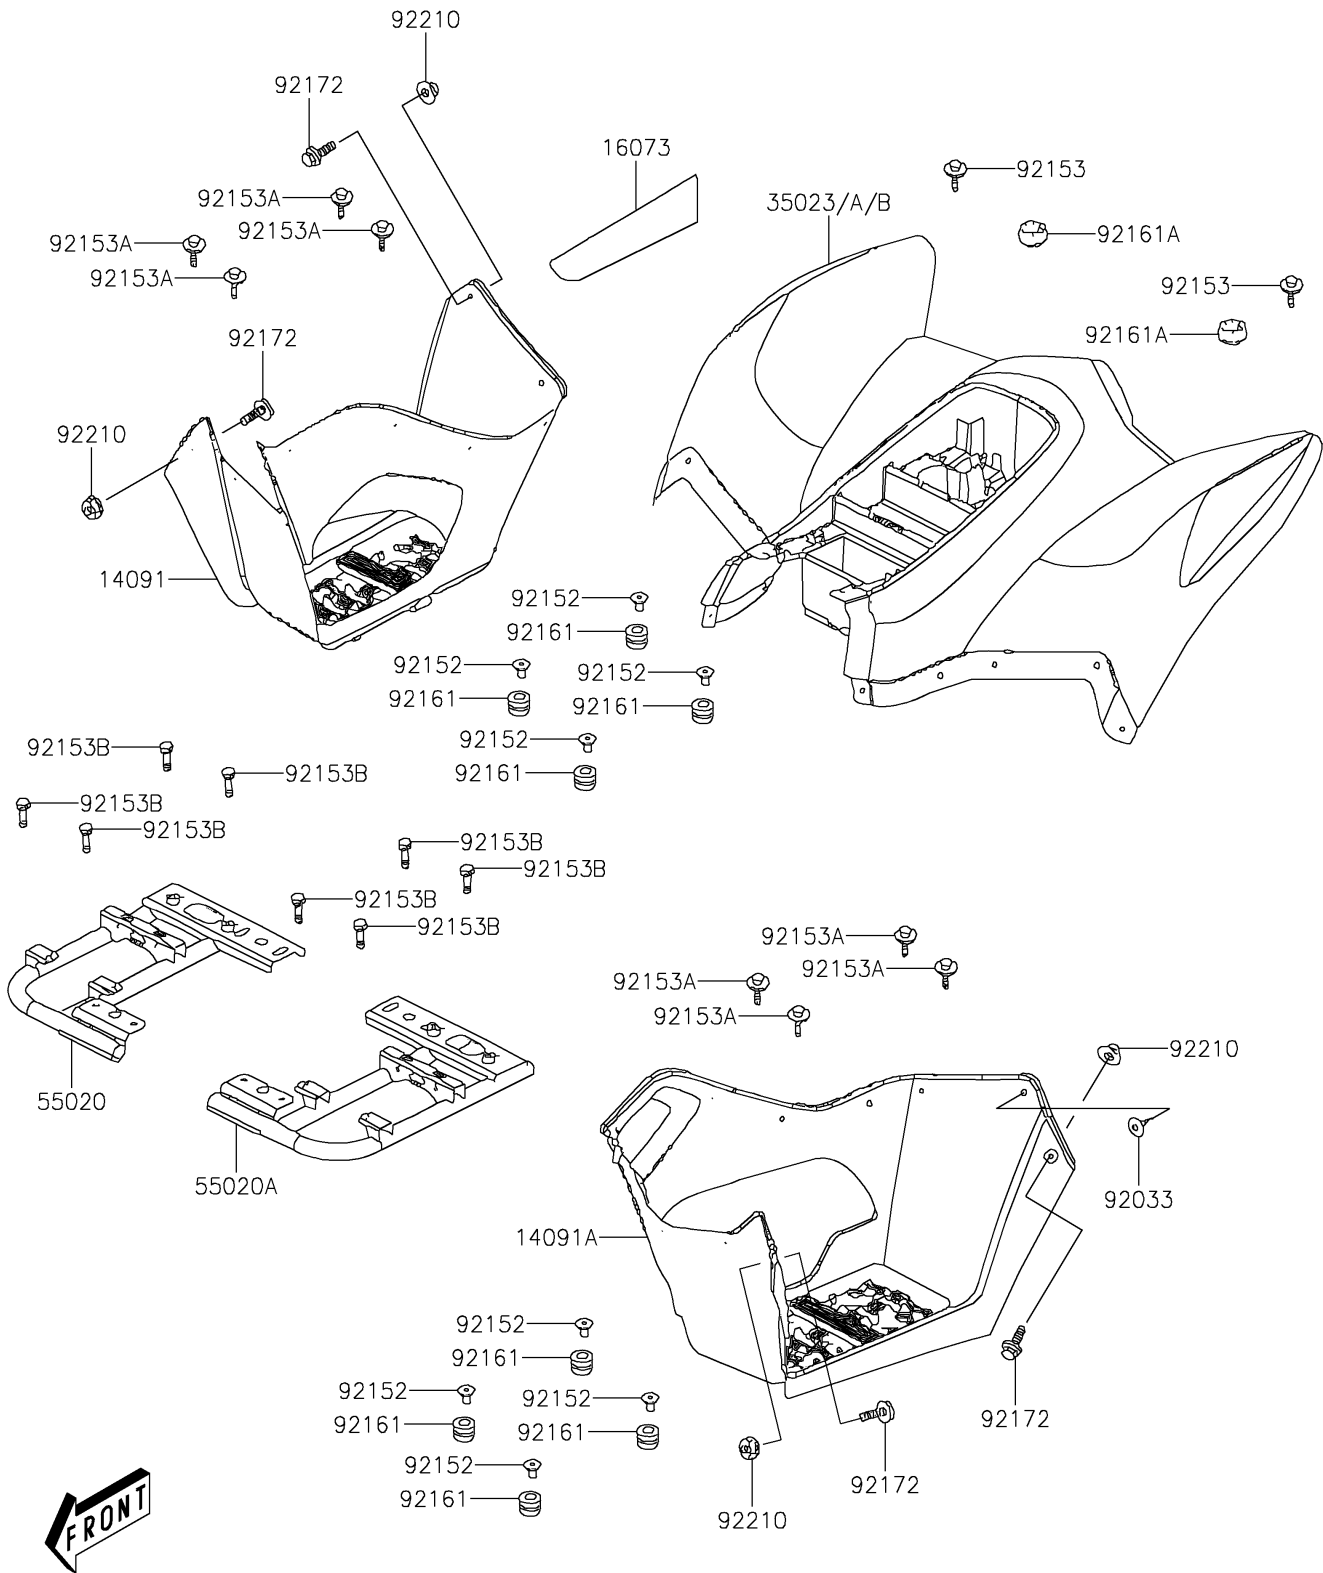

# 2017 KFX<sup>®</sup>90 PARTS DIAGRAM

Rear Fender(s)

F2172

## 2017 KFX® 90 PARTS LIST

Rear Fender(s)

ITEM NAME	PART NUMBER	QUANTITY
COVER,SIDE,RH,BLACK (Ref # 14091)	14091-Y009-933	1
COVER,SIDE,LH,BLACK (Ref # 14091A)	14091-Y010-933	1
INSULATOR (Ref # 16073)	16073-Y003	1
FENDER-REAR,GREEN (Ref # 35023)	35023-Y001-930	1
GUARD,SIDE,RH (Ref # 55020)	55020-Y002	1
GUARD,SIDE,LH (Ref # 55020A)	55020-Y003	1
RIVET (Ref # 92033)	92033-Y010	16
COLLAR (Ref # 92152)	92152-Y014	8
BOLT,6X16 (Ref # 92153)	92153-Y018	5
BOLT,6X20 (Ref # 92153A)	92153-Y019	8
BOLT,FLANGE,8X16 (Ref # 92153B)	92153-Y032	8
DAMPER (Ref # 92161)	92161-Y003	8
DAMPER (Ref # 92161A)	92161-Y005	2
SCREW,6X16 (Ref # 92172)	92172-Y004	4
NUT (Ref # 92210)	92210-Y031	4