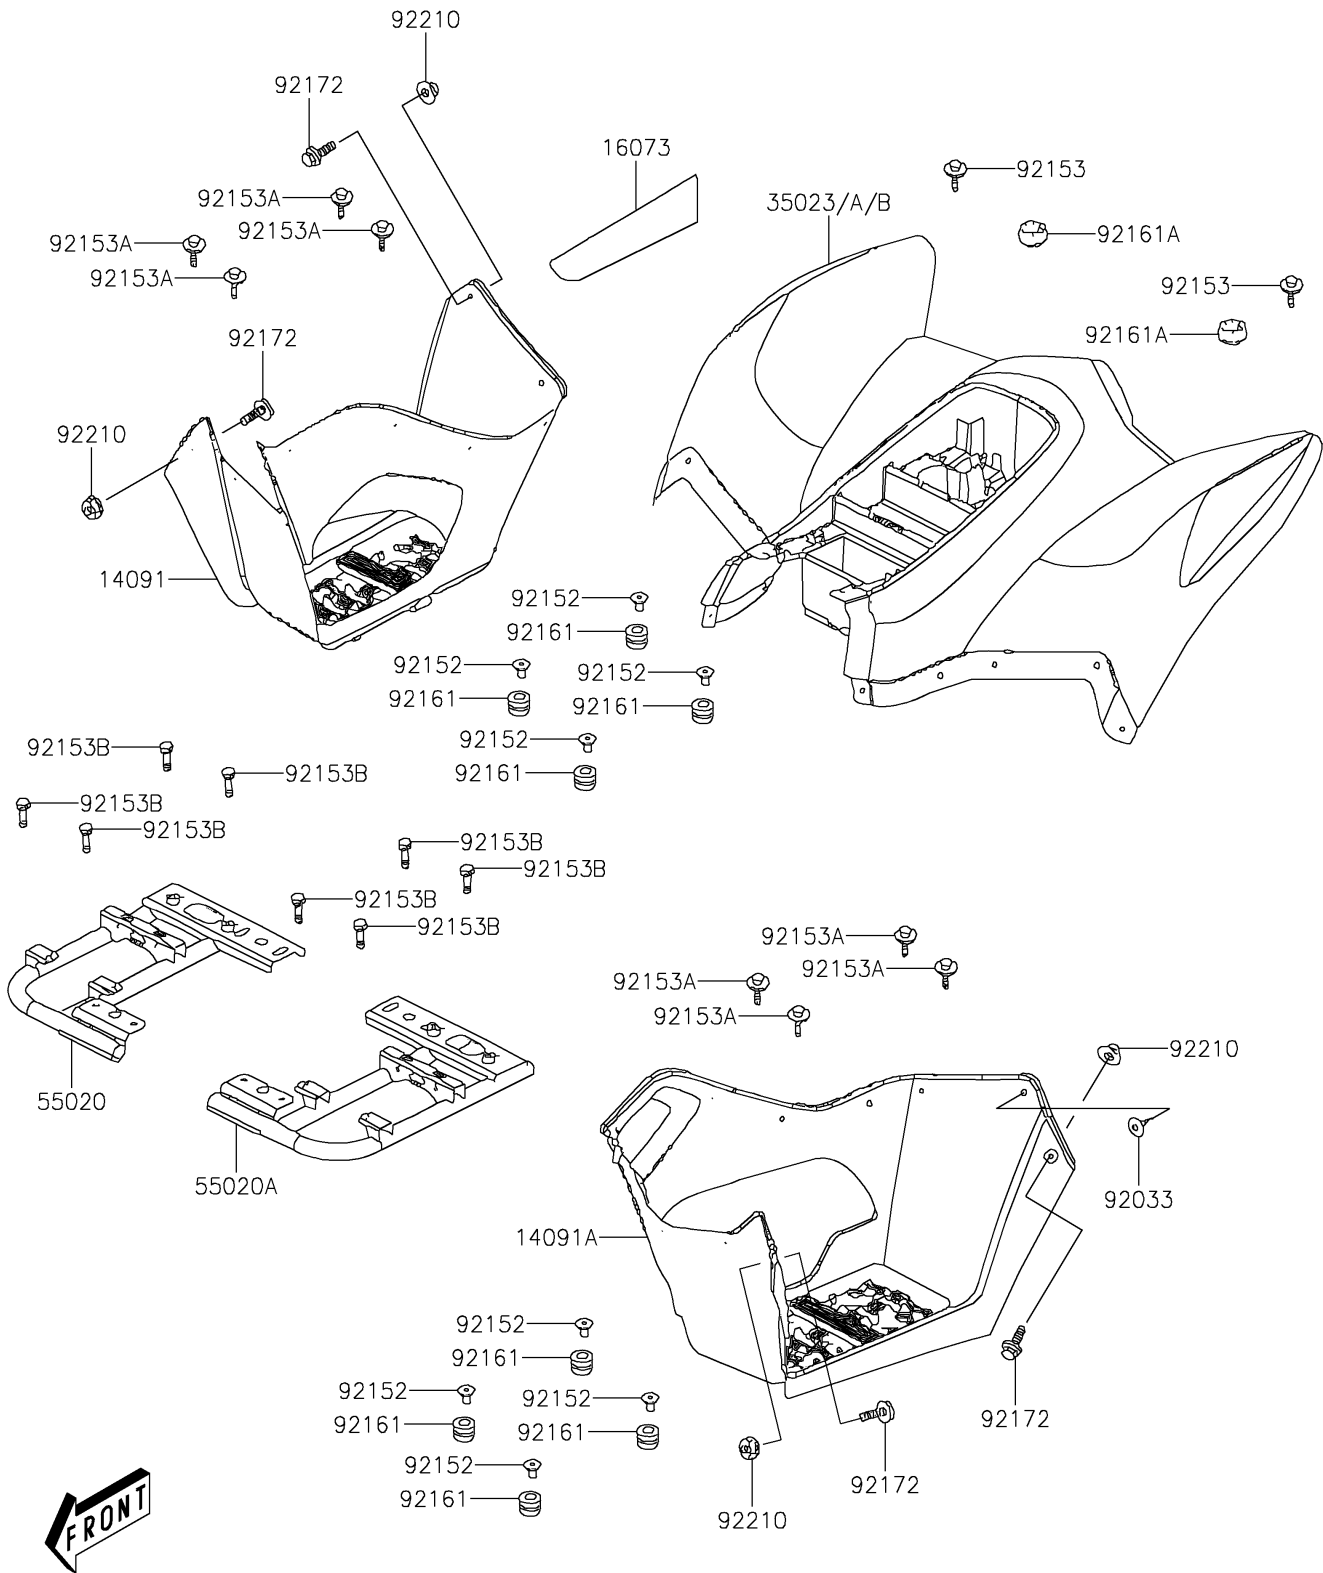

2017 KFX®90 PARTS DIAGRAM

Rear Fender(s)

F2172

2017 KFX®90 PARTS LIST

Rear Fender(s)

ITEM NAME	PART NUMBER	QUANTITY
COVER,SIDE,RH,BLACK (Ref # 14091)	14091-Y009-933	1
COVER,SIDE,LH,BLACK (Ref # 14091A)	14091-Y010-933	1
INSULATOR (Ref # 16073)	16073-Y003	1
FENDER-REAR,GREEN (Ref # 35023)	35023-Y001-930	1
GUARD,SIDE,RH (Ref # 55020)	55020-Y002	1
GUARD,SIDE,LH (Ref # 55020A)	55020-Y003	1
RIVET (Ref # 92033)	92033-Y010	1
COLLAR (Ref # 92152)	92152-Y014	1
BOLT,6X16 (Ref # 92153)	92153-Y018	1
BOLT,6X20 (Ref # 92153A)	92153-Y019	1
BOLT,FLANGE,8X16 (Ref # 92153B)	92153-Y032	1
DAMPER (Ref # 92161)	92161-Y003	1
DAMPER (Ref # 92161A)	92161-Y005	1
SCREW,6X16 (Ref # 92172)	92172-Y004	1
NUT (Ref # 92210)	92210-Y031	1