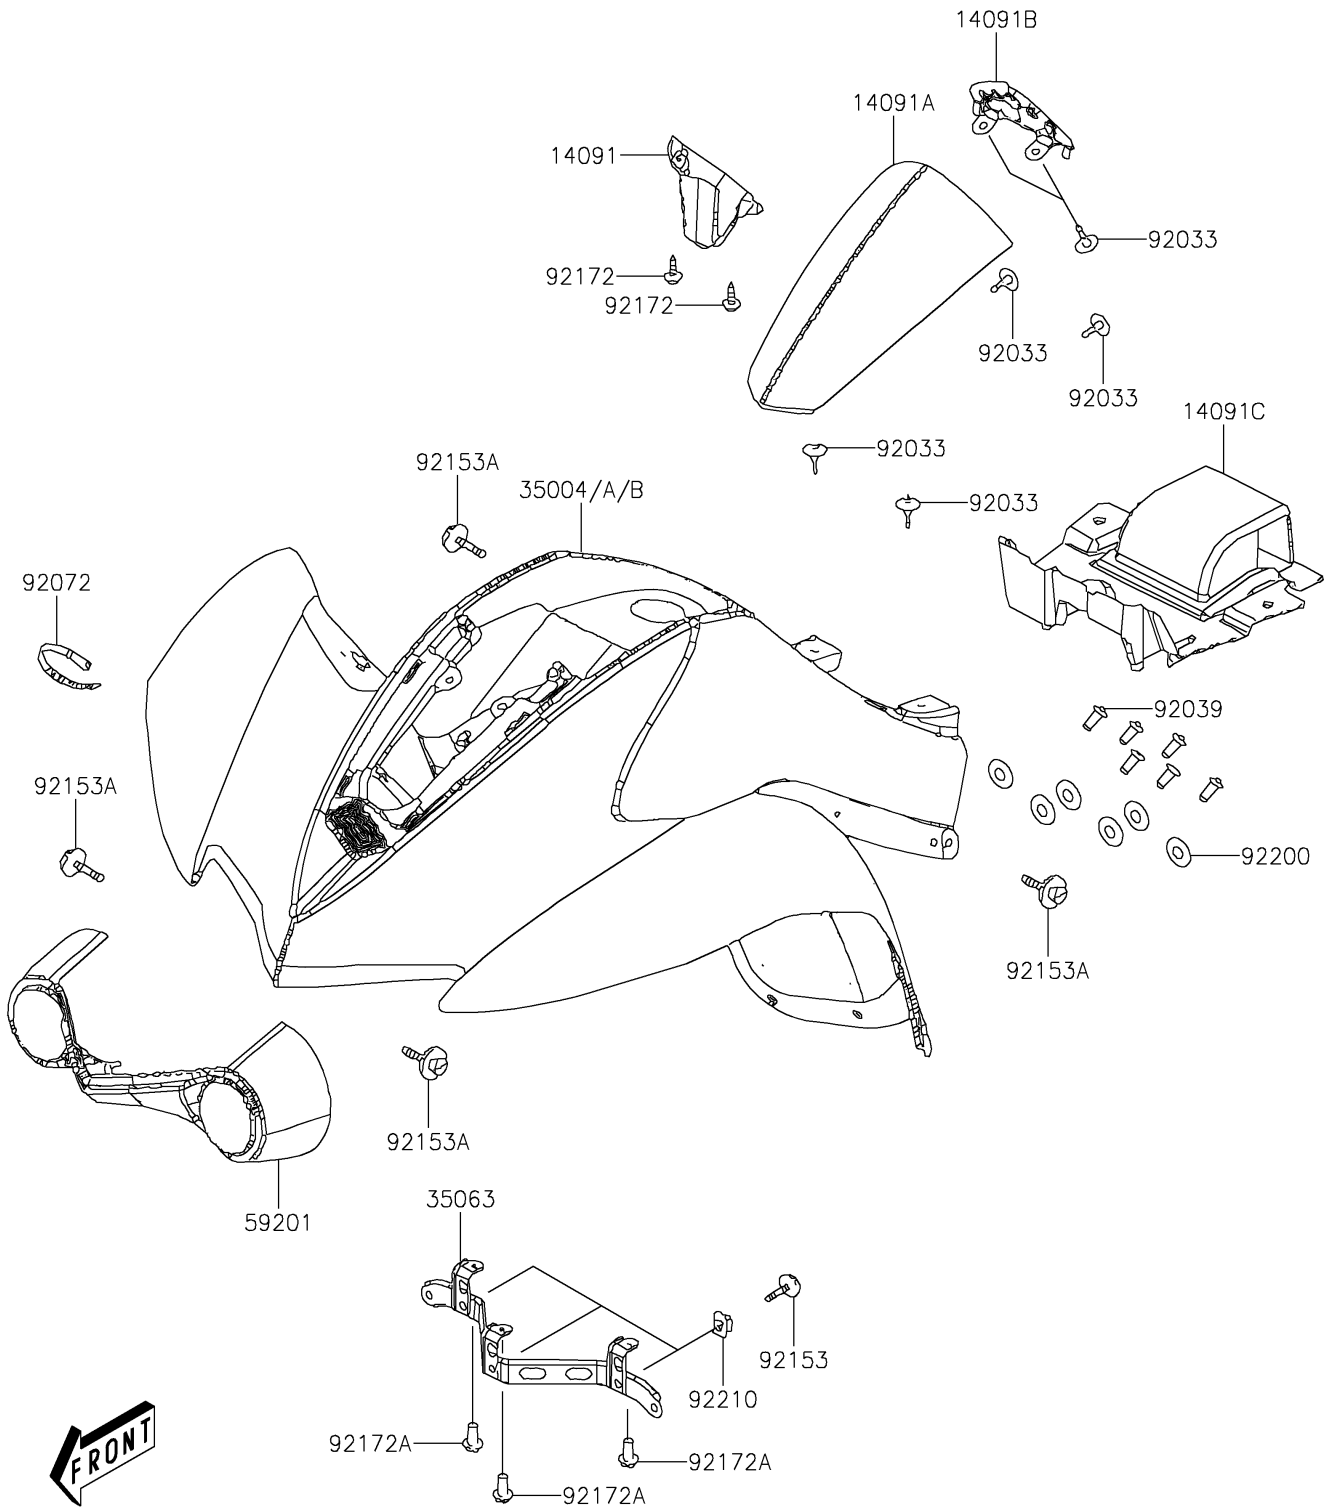

2019 KFX®90 PARTS DIAGRAM

Front Fender(s)

F2171

2019 KFX®90 PARTS LIST

Front Fender(s)

ITEM NAME	PART NUMBER	QUANTITY
COVER,MAIN SWITCH,BLACK (Ref # 14091)	14091-Y006-933	1
COVER,FRONT,B.WHITE (Ref # 14091A)	14091-Y007-932	1
COVER,CENTER,BLACK (Ref # 14091B)	14091-Y008-933	1
COVER,INNER,BLACK (Ref # 14091C)	14091-Y013-933	1
FENDER-FRONT,GREEN (Ref # 35004)	35004-Y001-930	1
FENDER-FRONT,B.WHITE (Ref # 35004A)	35004-Y001-932	1
STAY,FRONT FENDER (Ref # 35063)	35063-Y003	1
BUMPER,FRONT,BLACK (Ref # 59201)	59201-Y001-933	1
RIVET (Ref # 92033)	92033-Y010	6
RIVET,3.2X9.8 (Ref # 92039)	92039-Y001	6
BAND (Ref # 92072)	92072-Y003	1
BOLT,5X16 (Ref # 92153)	92153-Y013	3
BOLT,6X16 (Ref # 92153A)	92153-Y018	4
SCREW,4X12 (Ref # 92172)	92172-Y019	2
SCREW,TAPPING,5X16 (Ref # 92172A)	92172-Y020	3
WASHER,3MM (Ref # 92200)	92200-Y017	6
NUT,5MM (Ref # 92210)	92210-Y016	3