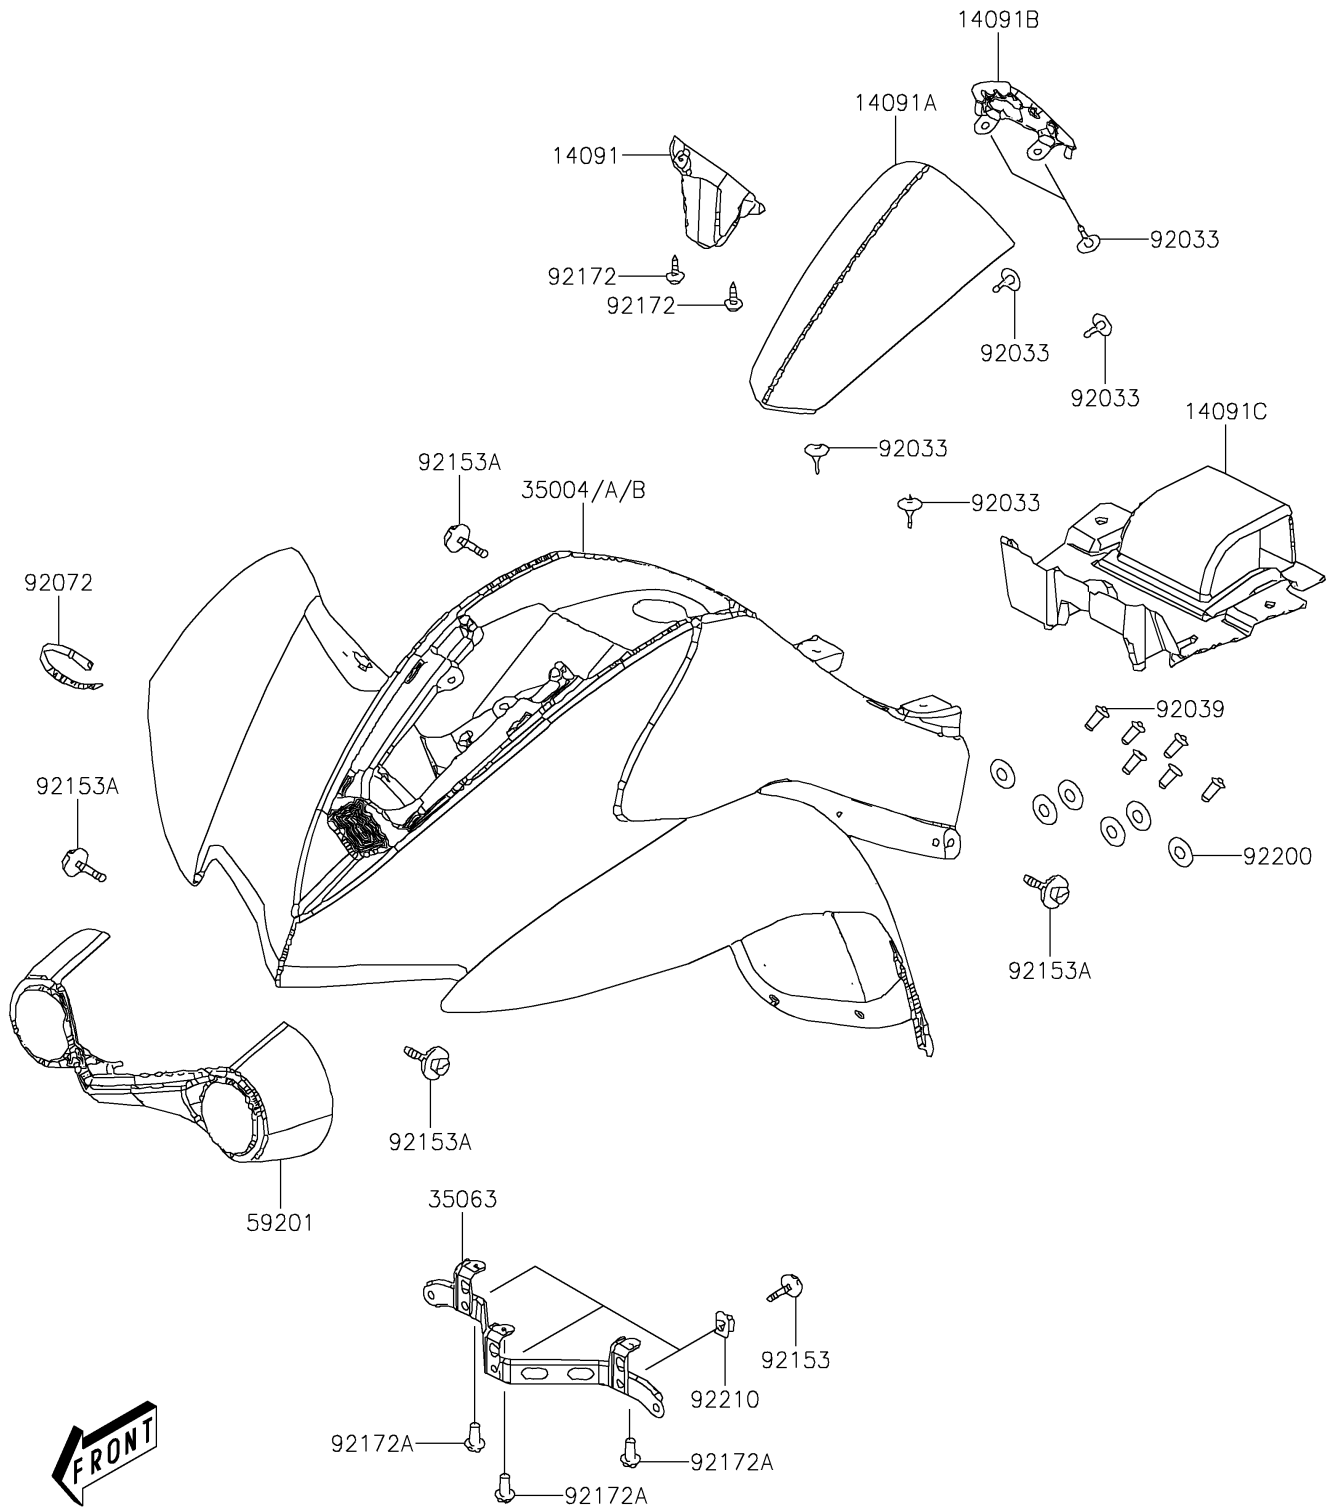

2017 KFX®90 PARTS DIAGRAM

Front Fender(s)

F2171

2017 KFX®90 PARTS LIST

Front Fender(s)

ITEM NAME	PART NUMBER	QUANTITY
COVER,MAIN SWITCH,BLACK (Ref # 14091)	14091-Y006-933	1
COVER,FRONT,B.WHITE (Ref # 14091A)	14091-Y007-932	1
COVER,CENTER,BLACK (Ref # 14091B)	14091-Y008-933	1
COVER,INNER,BLACK (Ref # 14091C)	14091-Y013-933	1
FENDER-FRONT,GREEN (Ref # 35004)	35004-Y001-930	1
FENDER-FRONT,B.WHITE (Ref # 35004A)	35004-Y001-932	1
STAY,FRONT FENDER (Ref # 35063)	35063-Y003	1
BUMPER,FRONT,BLACK (Ref # 59201)	59201-Y001-933	1
RIVET (Ref # 92033)	92033-Y010	1
RIVET,3.2X9.8 (Ref # 92039)	92039-Y001	1
BAND (Ref # 92072)	92072-Y003	1
BOLT,5X16 (Ref # 92153)	92153-Y013	1
BOLT,6X16 (Ref # 92153A)	92153-Y018	1
SCREW,4X12 (Ref # 92172)	92172-Y019	1
SCREW,TAPPING,5X16 (Ref # 92172A)	92172-Y020	1
WASHER,3MM (Ref # 92200)	92200-Y017	1
NUT,5MM (Ref # 92210)	92210-Y016	1