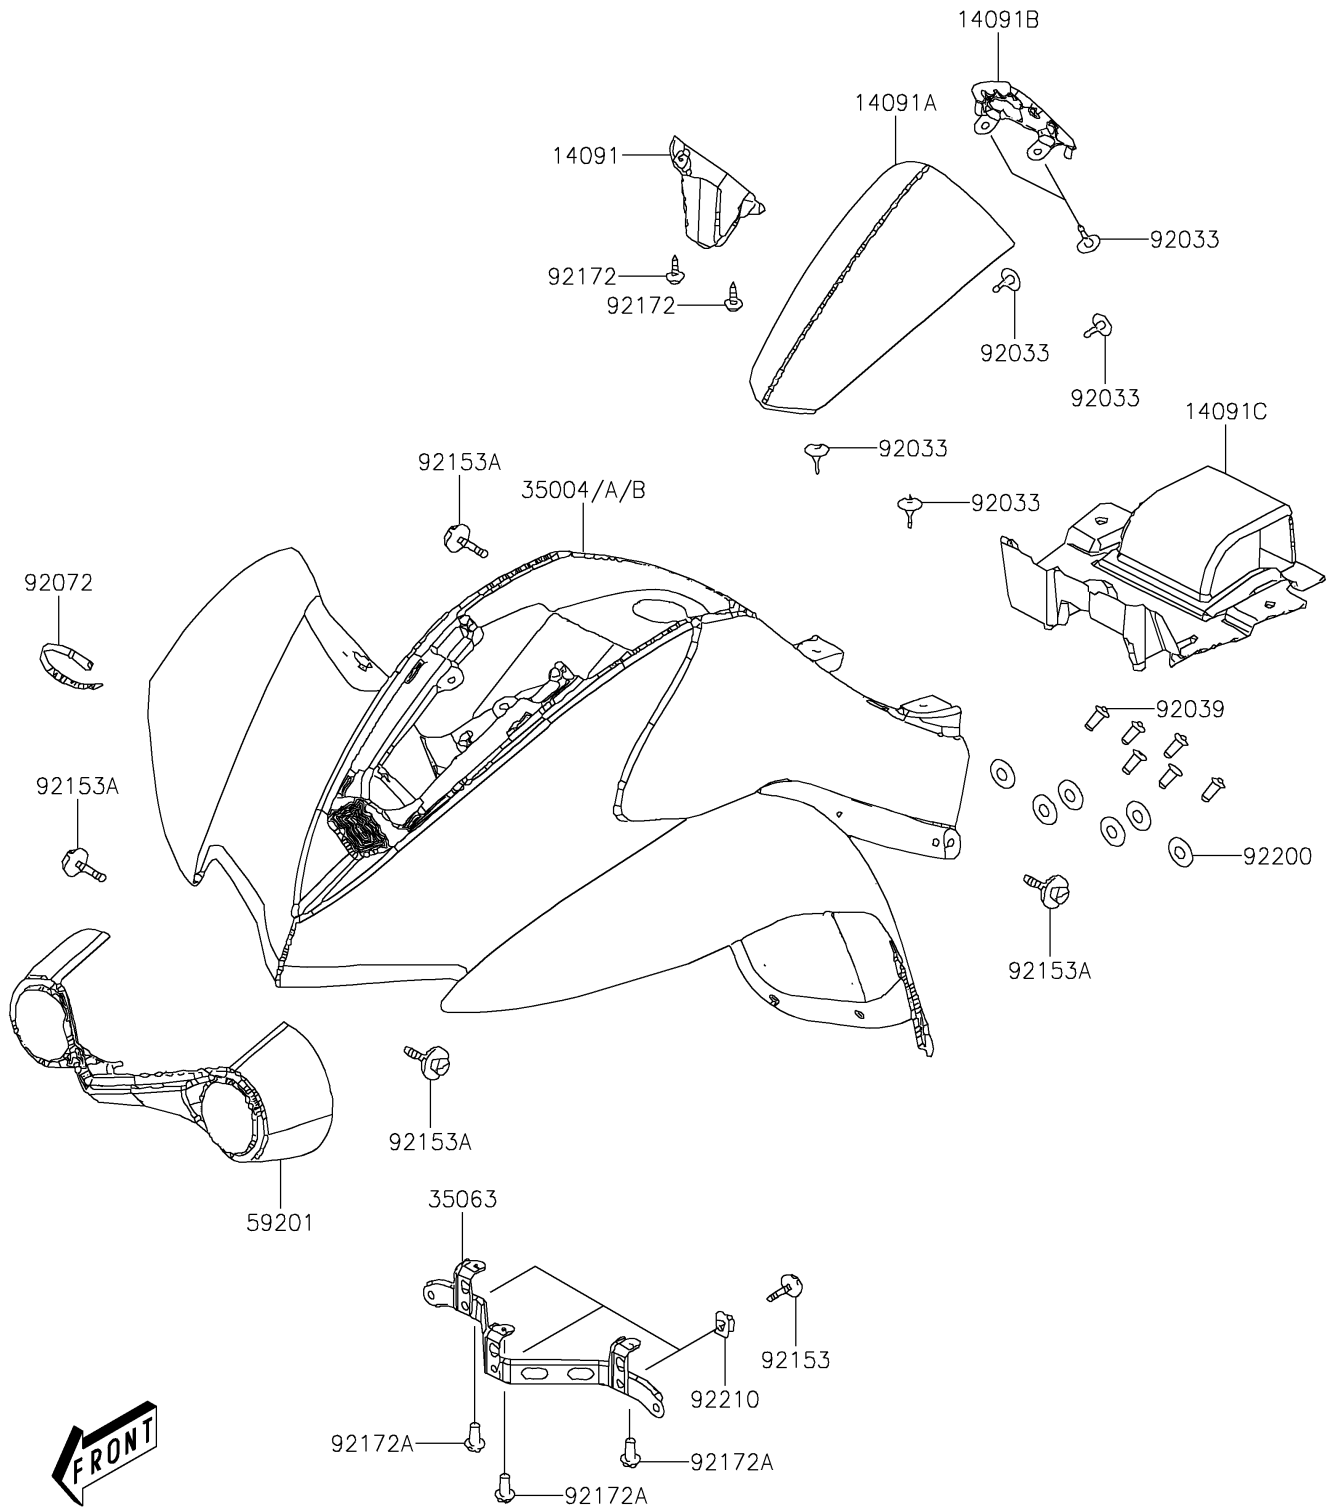

## 2017 KFX®90 PARTS DIAGRAM

Front Fender(s)

F2171

## 2017 KFX®90 PARTS LIST

Front Fender(s)

ITEM NAME	PART NUMBER	QUANTITY
COVER,MAIN SWITCH,BLACK (Ref # 14091)	14091-Y006-933	1
COVER,FRONT,B.WHITE (Ref # 14091A)	14091-Y007-932	1
COVER,CENTER,BLACK (Ref # 14091B)	14091-Y008-933	1
COVER,INNER,BLACK (Ref # 14091C)	14091-Y013-933	1
FENDER-FRONT,GREEN (Ref # 35004)	35004-Y001-930	1
STAY,FRONT FENDER (Ref # 35063)	35063-Y003	1
BUMPER,FRONT,BLACK (Ref # 59201)	59201-Y001-933	1
RIVET (Ref # 92033)	92033-Y010	1
RIVET,3.2X9.8 (Ref # 92039)	92039-Y001	1
BAND (Ref # 92072)	92072-Y003	1
BOLT,5X16 (Ref # 92153)	92153-Y013	1
BOLT,6X16 (Ref # 92153A)	92153-Y018	1
SCREW,4X12 (Ref # 92172)	92172-Y019	1
SCREW,TAPPING,5X16 (Ref # 92172A)	92172-Y020	1
WASHER,3MM (Ref # 92200)	92200-Y017	1
NUT,5MM (Ref # 92210)	92210-Y016	1