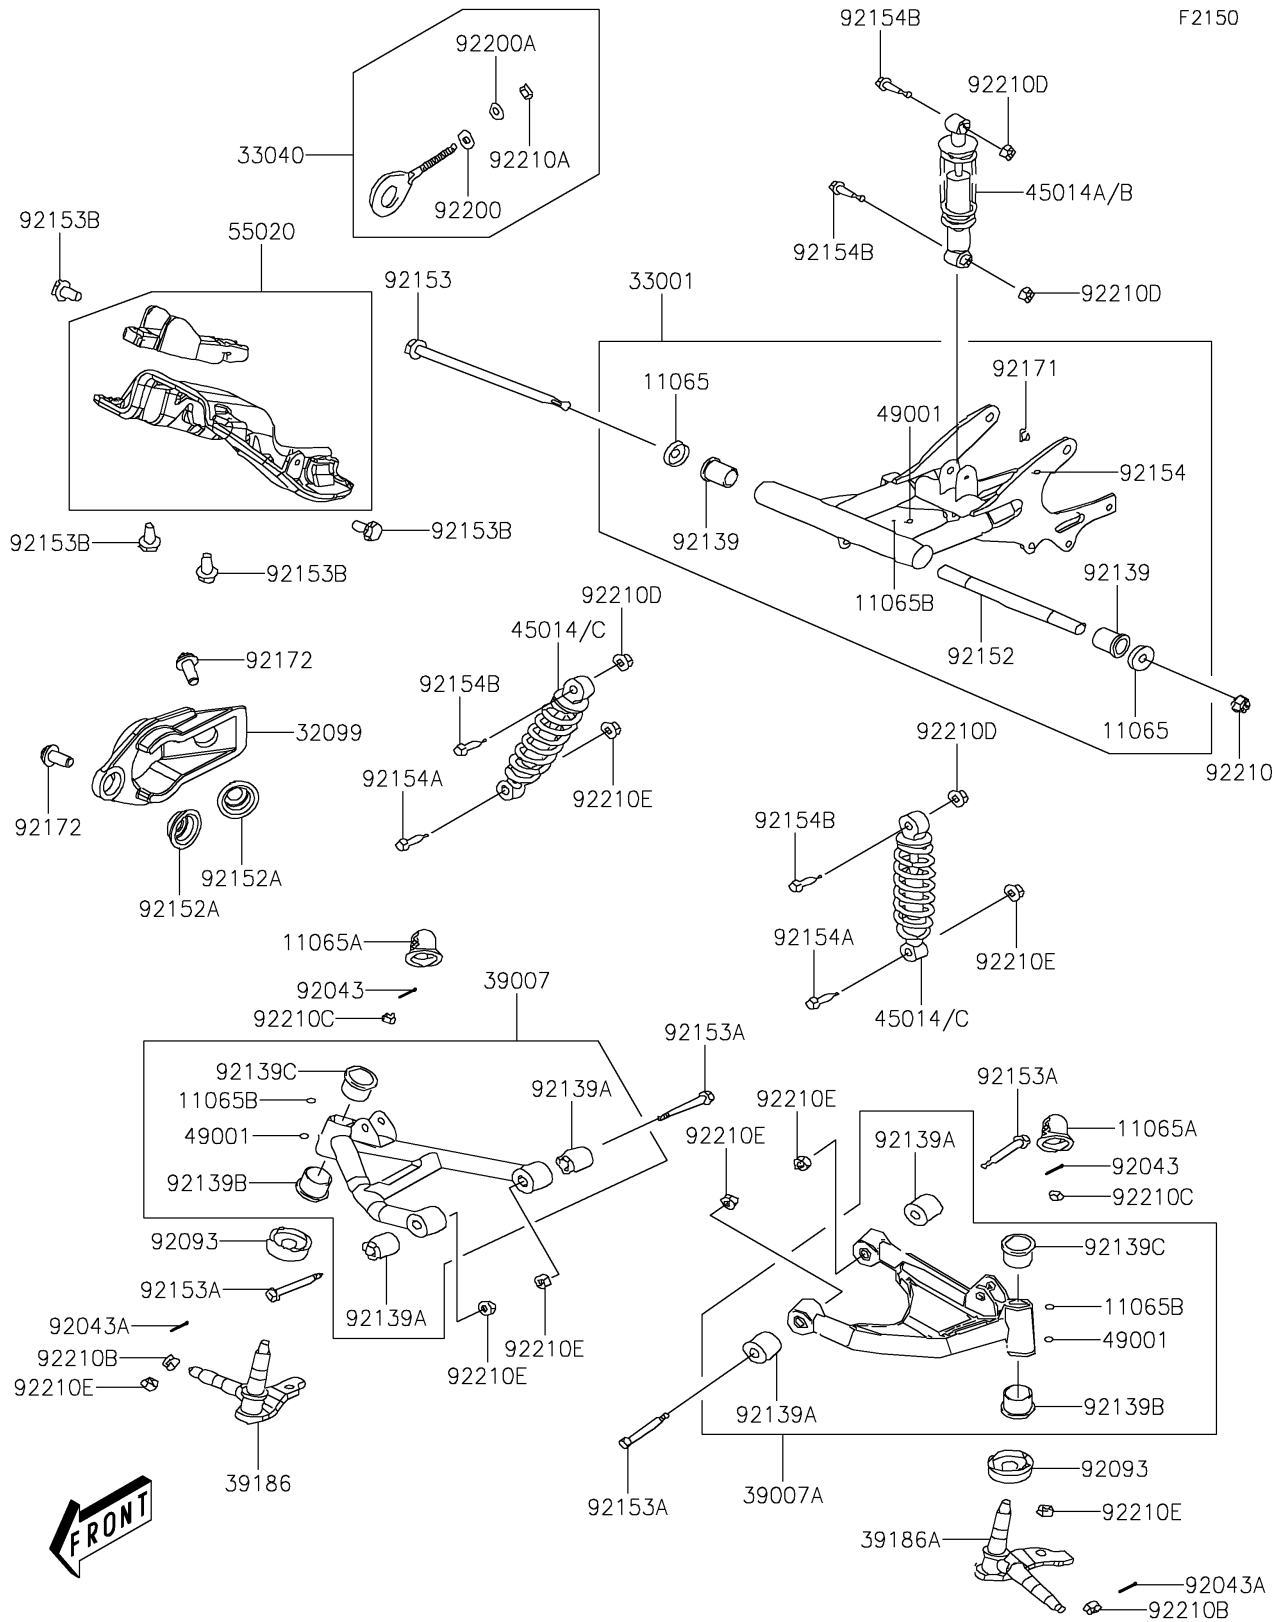

# 2019 KFX®90 PARTS DIAGRAM

## 2019 KFX®90 PARTS LIST

### Suspension

ITEM NAME	PART NUMBER	QUANTITY
CAP (Ref # 11065)	11065-Y003	2
CAP (Ref # 11065A)	11065-Y004	2
CAP,GREASE NIPPLE (Ref # 11065B)	11065-Y005	3
CASE,KICK STARTER (Ref # 32099)	32099-Y001	1
ARM-COMP-SWING (Ref # 33001)	33001-Y001	1
ADJUSTER-CHAIN (Ref # 33040)	33040-Y001	1
ARM-SUSP,RH (Ref # 39007)	39007-Y001	1
ARM-SUSP,LH (Ref # 39007A)	39007-Y002	1
KNUCKLE,RH (Ref # 39186)	39186-Y001	1
KNUCKLE,LH (Ref # 39186A)	39186-Y002	1
SHOCKABSORBER,FR,GREEN (Ref # 45014)	45014-Y001-960	2
SHOCKABSORBER,RR,GREEN (Ref # 45014B)	45014-Y002-960	1
NIPPLE-GREASE (Ref # 49001)	49001-Y001	3
GUARD (Ref # 55020)	55020-Y004	1
PIN,2X20 (Ref # 92043)	92043-Y008	2
PIN,3X25 (Ref # 92043A)	92043-Y009	2
SEAL (Ref # 92093)	92093-Y007	2
BUSHING,RR (Ref # 92139)	92139-Y003	2
BUSHING,SUSPENSION ARM (Ref # 92139A)	92139-Y004	4
BUSHING,SUSPENSION ARM (Ref # 92139B)	92139-Y005	2
BUSHING,SUSPENSION ARM (Ref # 92139C)	92139-Y006	2
COLLAR (Ref # 92152)	92152-Y010	1
COLLAR (Ref # 92152A)	92152-Y011	2
BOLT (Ref # 92153)	92153-Y011	1
BOLT,FLANGE,10X50 (Ref # 92153A)	92153-Y042	4
BOLT,6X16 (Ref # 92153B)	92153-Y064	4
BOLT,FLANGE,6X10 (Ref # 92154)	92154-Y038	1
BOLT,HEX,10X40 (Ref # 92154A)	92154-Y148	2
BOLT,FLANGE,10X40 (Ref # 92154B)	92154-Y149	4

### Suspension

ITEM NAME	PART NUMBER	QUANTITY
CLAMP,BRAKE HOSE (Ref # 92171)	92171-Y005	1
SCREW,TAPPING,6X12 (Ref # 92172)	92172-Y070	2
WASHER,8MM (Ref # 92200)	92200-Y016	1
WASHER,8MM (Ref # 92200A)	92200-Y019	1
NUT,14MM (Ref # 92210)	92210-Y012	1
NUT,8MM (Ref # 92210A)	92210-Y018	1
NUT,12MM (Ref # 92210B)	92210-Y023	2
NUT,10MM (Ref # 92210C)	92210-Y024	2
NUT,10MM (Ref # 92210D)	92210-Y029	4
NUT,10MM (Ref # 92210E)	92210-Y034	8