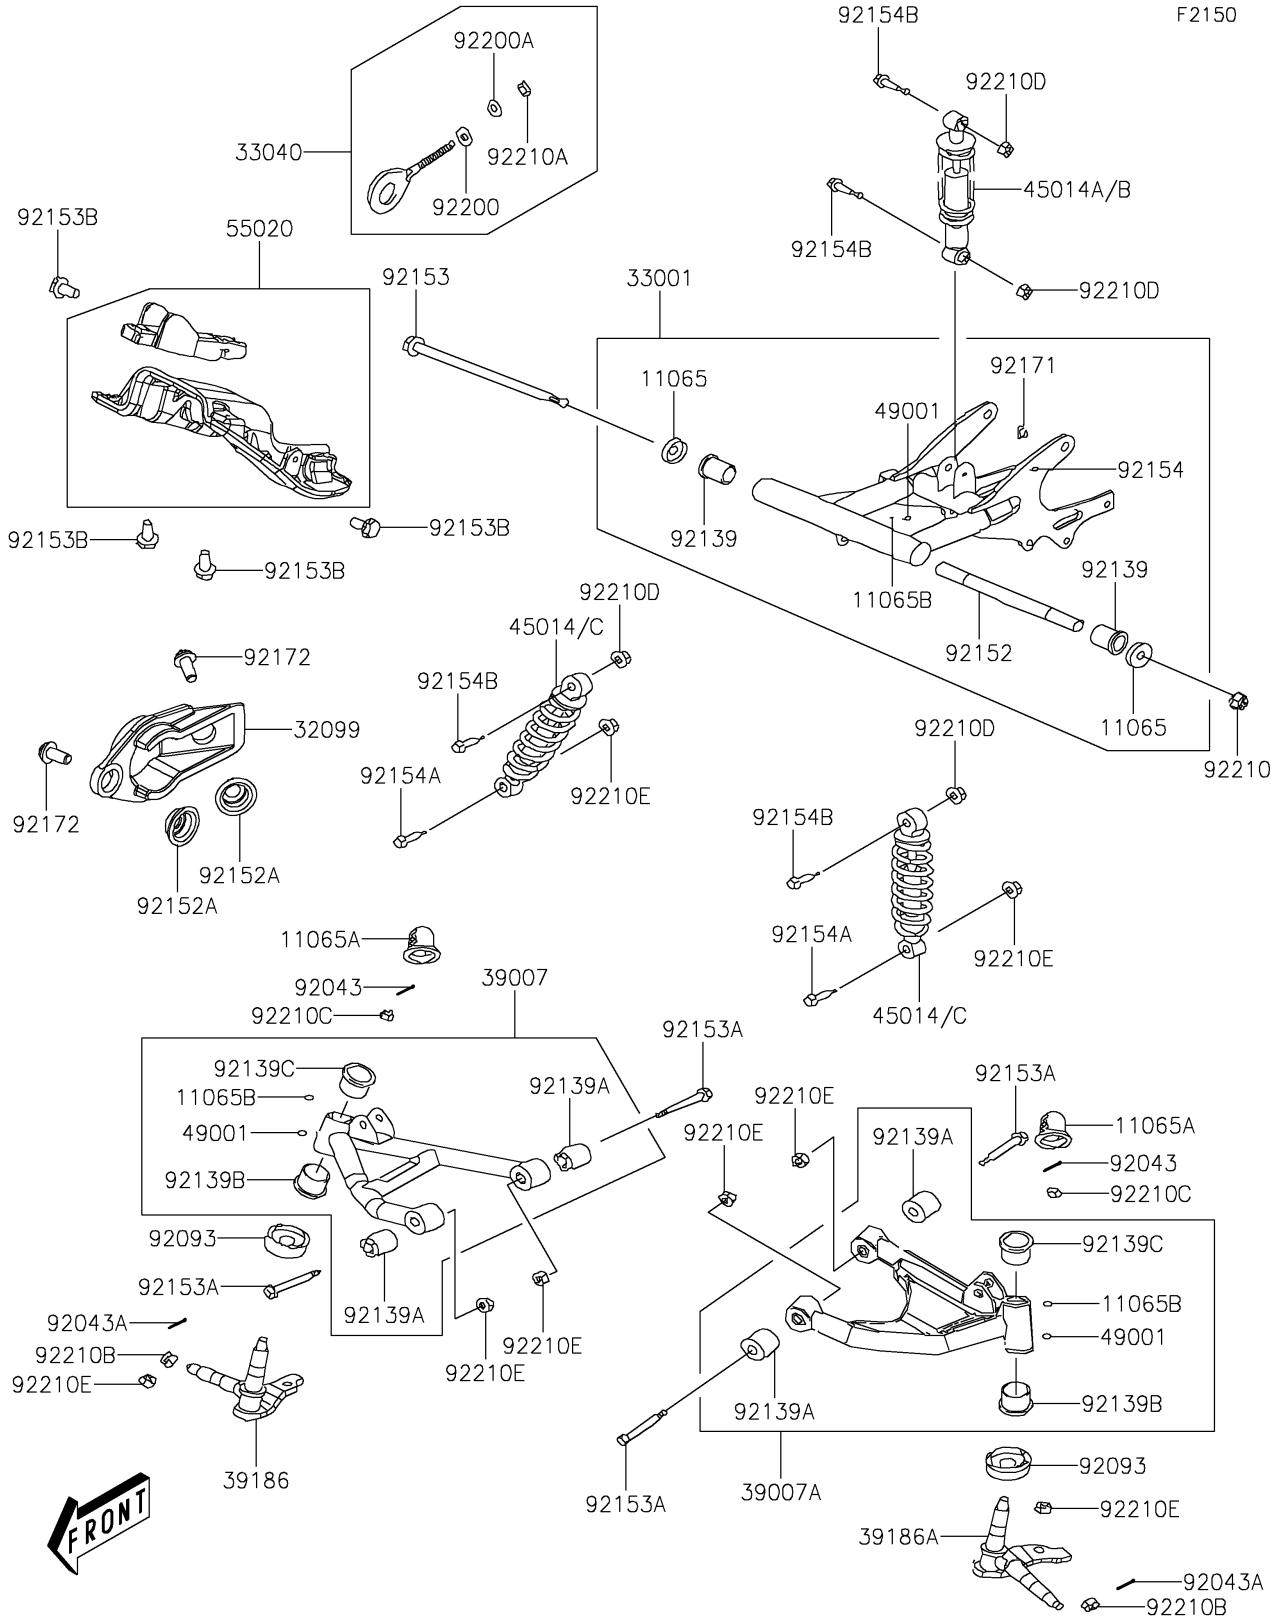

2017 KFX®90 PARTS DIAGRAM

Suspension

F2150