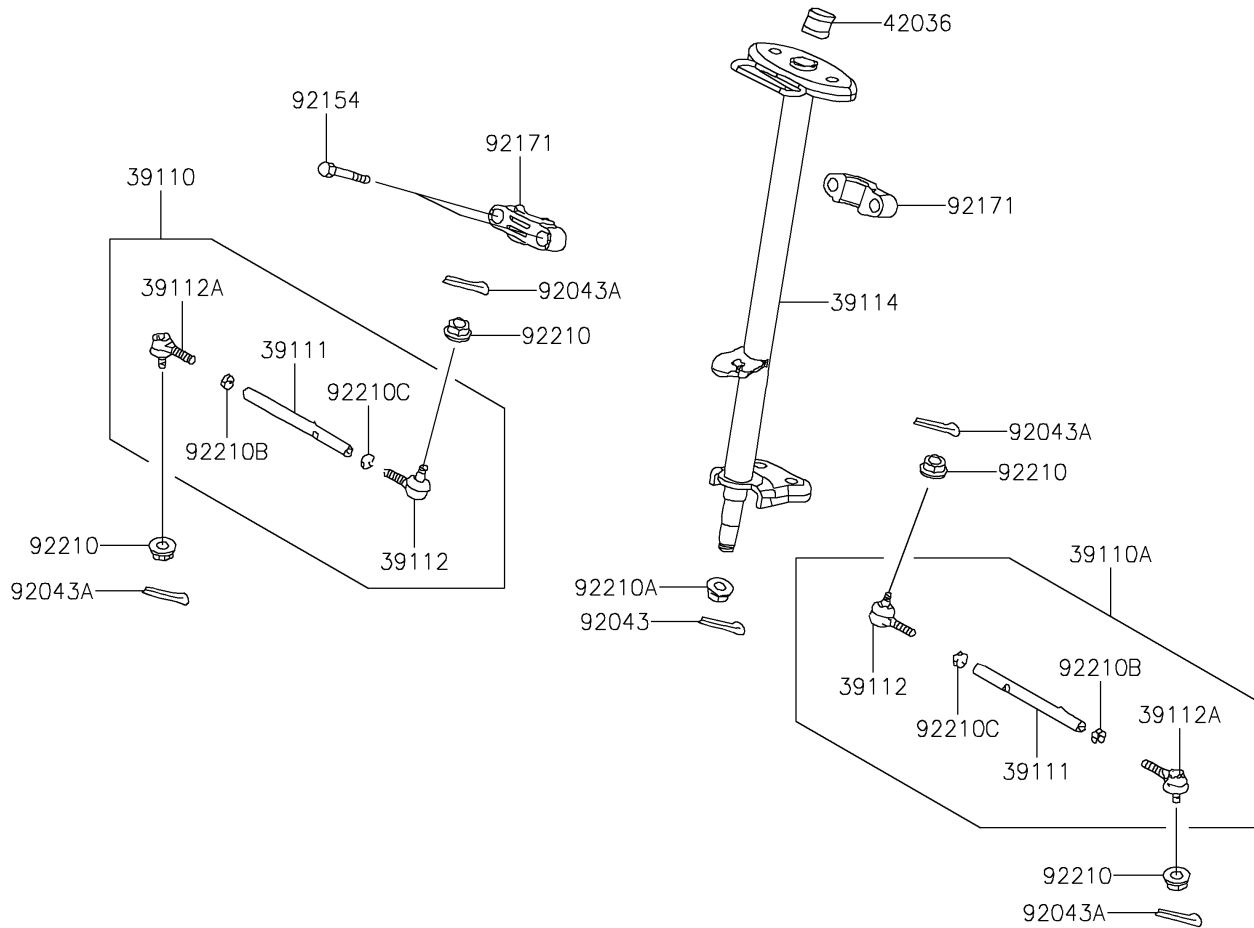

## 2019 KFX®90 PARTS DIAGRAM

Steering Shaft

F2121

## 2019 KFX®90 PARTS LIST

### Steering Shaft

ITEM NAME	PART NUMBER	QUANTITY
ROD-ASSY-TIE,RH (Ref # 39110)	39110-Y003	1
ROD-ASSY-TIE,LH (Ref # 39110A)	39110-Y004	1
ROD-TIE (Ref # 39111)	39111-Y001	1
RODEND-TIE (Ref # 39112)	39112-Y003	1
RODEND-TIE (Ref # 39112A)	39112-Y004	1
SHAFT-COMP-STRG (Ref # 39114)	39114-Y001	1
SLEEVE (Ref # 42036)	42036-Y001	1
PIN,3X25 (Ref # 92043)	92043-Y009	1
PIN,2.5X20 (Ref # 92043A)	92043-Y010	1
BOLT,FLANGE,8X65 (Ref # 92154)	92154-Y120	1
CLAMP,STEERING SHAFT (Ref # 92171)	92171-Y006	1
NUT,10MM (Ref # 92210)	92210-Y010	1
NUT,14MM (Ref # 92210A)	92210-Y012	1
NUT,10MM (Ref # 92210B)	92210-Y021	1
NUT,10MM (Ref # 92210C)	92210-Y022	1