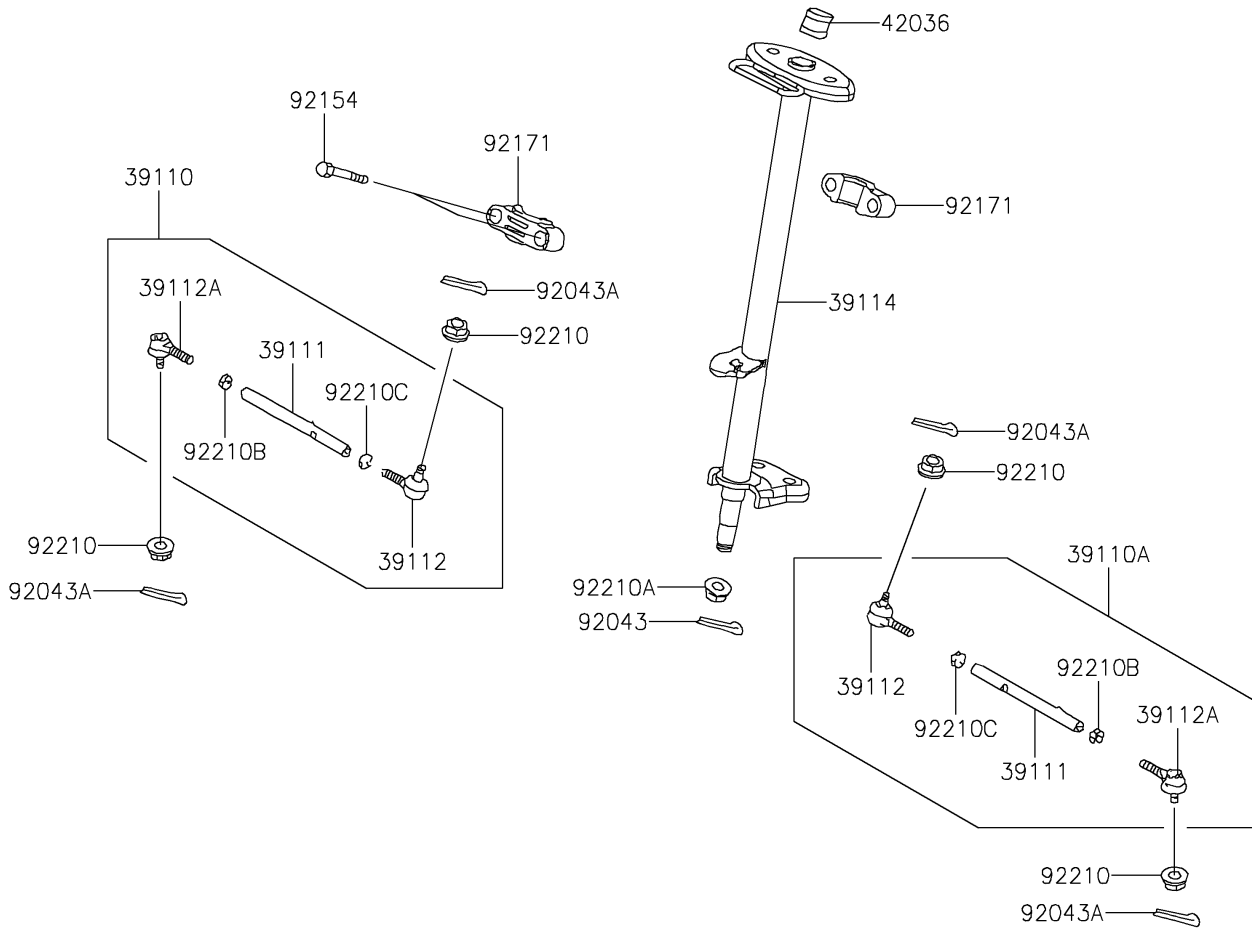

2017 KFX[®]90 PARTS DIAGRAM

Steering Shaft

F2121

2017 KFX®90 PARTS LIST

Steering Shaft

ITEM NAME	PART NUMBER	QUANTITY
ROD-ASSY-TIE,RH (Ref # 39110)	39110-Y003	1
ROD-ASSY-TIE,LH (Ref # 39110A)	39110-Y004	1
ROD-TIE (Ref # 39111)	39111-Y001	1
RODEND-TIE (Ref # 39112)	39112-Y003	1
RODEND-TIE (Ref # 39112A)	39112-Y004	1
SHAFT-COMP-STRG (Ref # 39114)	39114-Y001	1
SLEEVE (Ref # 42036)	42036-Y001	1
PIN,3X25 (Ref # 92043)	92043-Y009	1
PIN,2.5X20 (Ref # 92043A)	92043-Y010	1
BOLT,FLANGE,8X65 (Ref # 92154)	92154-Y120	1
CLAMP,STEERING SHAFT (Ref # 92171)	92171-Y006	1
NUT,10MM (Ref # 92210)	92210-Y010	1
NUT,14MM (Ref # 92210A)	92210-Y012	1
NUT,10MM (Ref # 92210B)	92210-Y021	1
NUT,10MM (Ref # 92210C)	92210-Y022	1