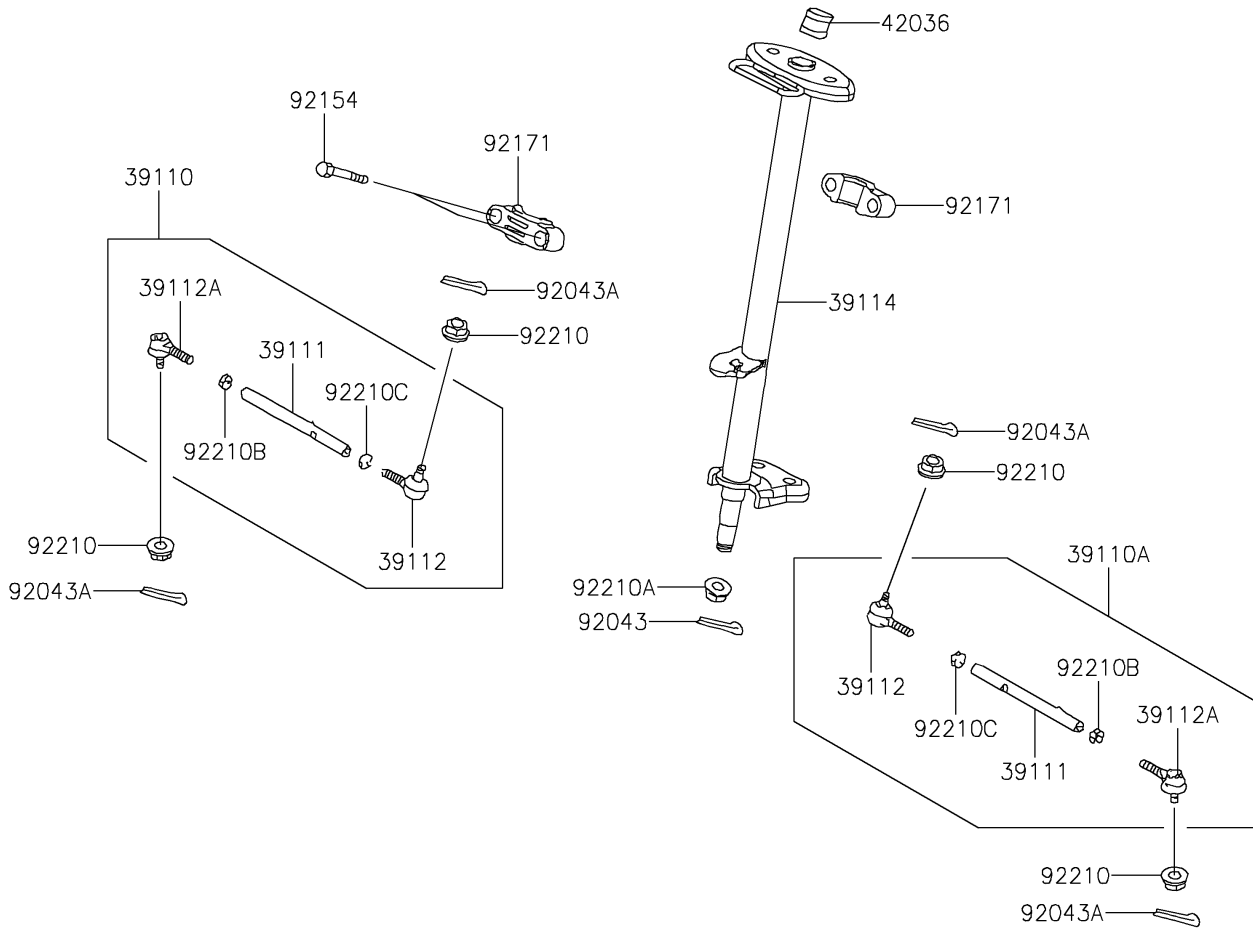

2017 KFX®90 PARTS DIAGRAM

Steering Shaft

F2121

2017 KFX®90 PARTS LIST

Steering Shaft

ITEM NAME	PART NUMBER	QUANTITY
ROD-ASSY-TIE,RH (Ref # 39110)	39110-Y003	1
ROD-ASSY-TIE,LH (Ref # 39110A)	39110-Y004	1
ROD-TIE (Ref # 39111)	39111-Y001	1
RODEND-TIE (Ref # 39112)	39112-Y003	1
RODEND-TIE (Ref # 39112A)	39112-Y004	1
SHAFT-COMP-STRG (Ref # 39114)	39114-Y001	1
SLEEVE (Ref # 42036)	42036-Y001	1
PIN,3X25 (Ref # 92043)	92043-Y009	1
PIN,2.5X20 (Ref # 92043A)	92043-Y010	1
BOLT,FLANGE,8X65 (Ref # 92154)	92154-Y120	1
CLAMP,STEERING SHAFT (Ref # 92171)	92171-Y006	1
NUT,10MM (Ref # 92210)	92210-Y010	1
NUT,14MM (Ref # 92210A)	92210-Y012	1
NUT,10MM (Ref # 92210B)	92210-Y021	1
NUT,10MM (Ref # 92210C)	92210-Y022	1