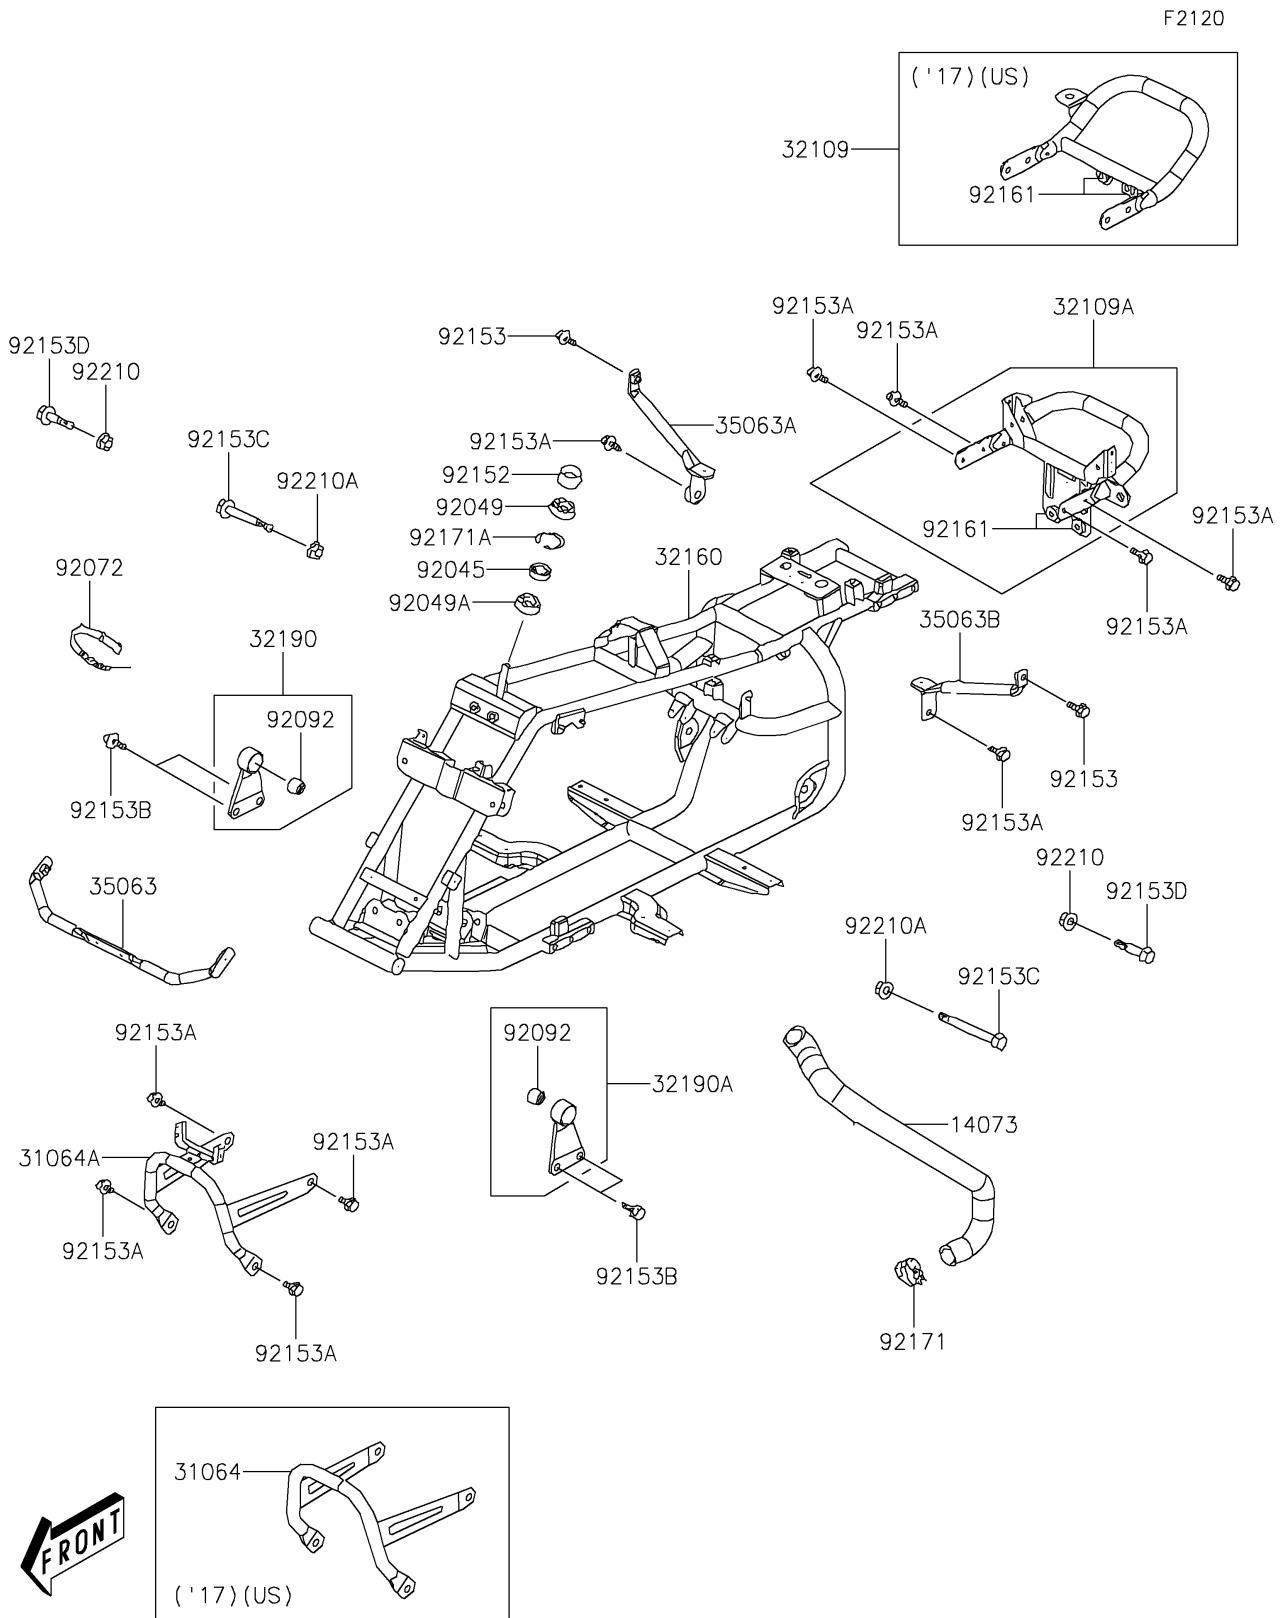

# 2019 KFX®90 PARTS DIAGRAM

Frame

## 2019 KFX®90 PARTS LIST

### Frame

ITEM NAME	PART NUMBER	QUANTITY
DUCT (Ref # 14073)	14073-Y001	1
PIPE-COMP,FRONT BUMPER,BLACK (Ref # 31064A)	31064-Y002-935	1
GRIP-FRAME,RR (Ref # 32109A)	32109-Y004	1
FRAME-COMP (Ref # 32160)	32160-Y002	1
BRACKET-ENGINE,RH (Ref # 32190)	32190-Y001	1
BRACKET-ENGINE,LH (Ref # 32190A)	32190-Y002	1
STAY,FR (Ref # 35063)	35063-Y002	1
STAY,REAR FENDER,RH (Ref # 35063A)	35063-Y004	1
STAY,REAR FENDER,LH (Ref # 35063B)	35063-Y005	1
BEARING-BALL,6002 (Ref # 92045)	92045-Y009	1
SEAL-OIL,18X32X7 (Ref # 92049)	92049-Y003	1
SEAL-OIL,22X35X7 (Ref # 92049A)	92049-Y005	1
BAND (Ref # 92072)	92072-Y003	1
BUSHING-RUBBER (Ref # 92092)	92092-Y001	2
COLLAR (Ref # 92152)	92152-Y009	1
BOLT,FLANGE,6X12 (Ref # 92153)	92153-Y023	2
BOLT,FLANGE,8X12 (Ref # 92153A)	92153-Y031	10
BOLT,FLANGE,8X16 (Ref # 92153B)	92153-Y032	4
BOLT,FLANGE,10X70 (Ref # 92153C)	92153-Y043	2
BOLT,FLANGE,8X40 (Ref # 92153D)	92153-Y069	2
DAMPER (Ref # 92161)	92161-Y006	2
CLAMP (Ref # 92171)	92171-Y004	1
CLAMP (Ref # 92171A)	92171-Y009	1
NUT,FLANGE,8MM (Ref # 92210)	92210-Y032	2
NUT,10MM (Ref # 92210A)	92210-Y034	2