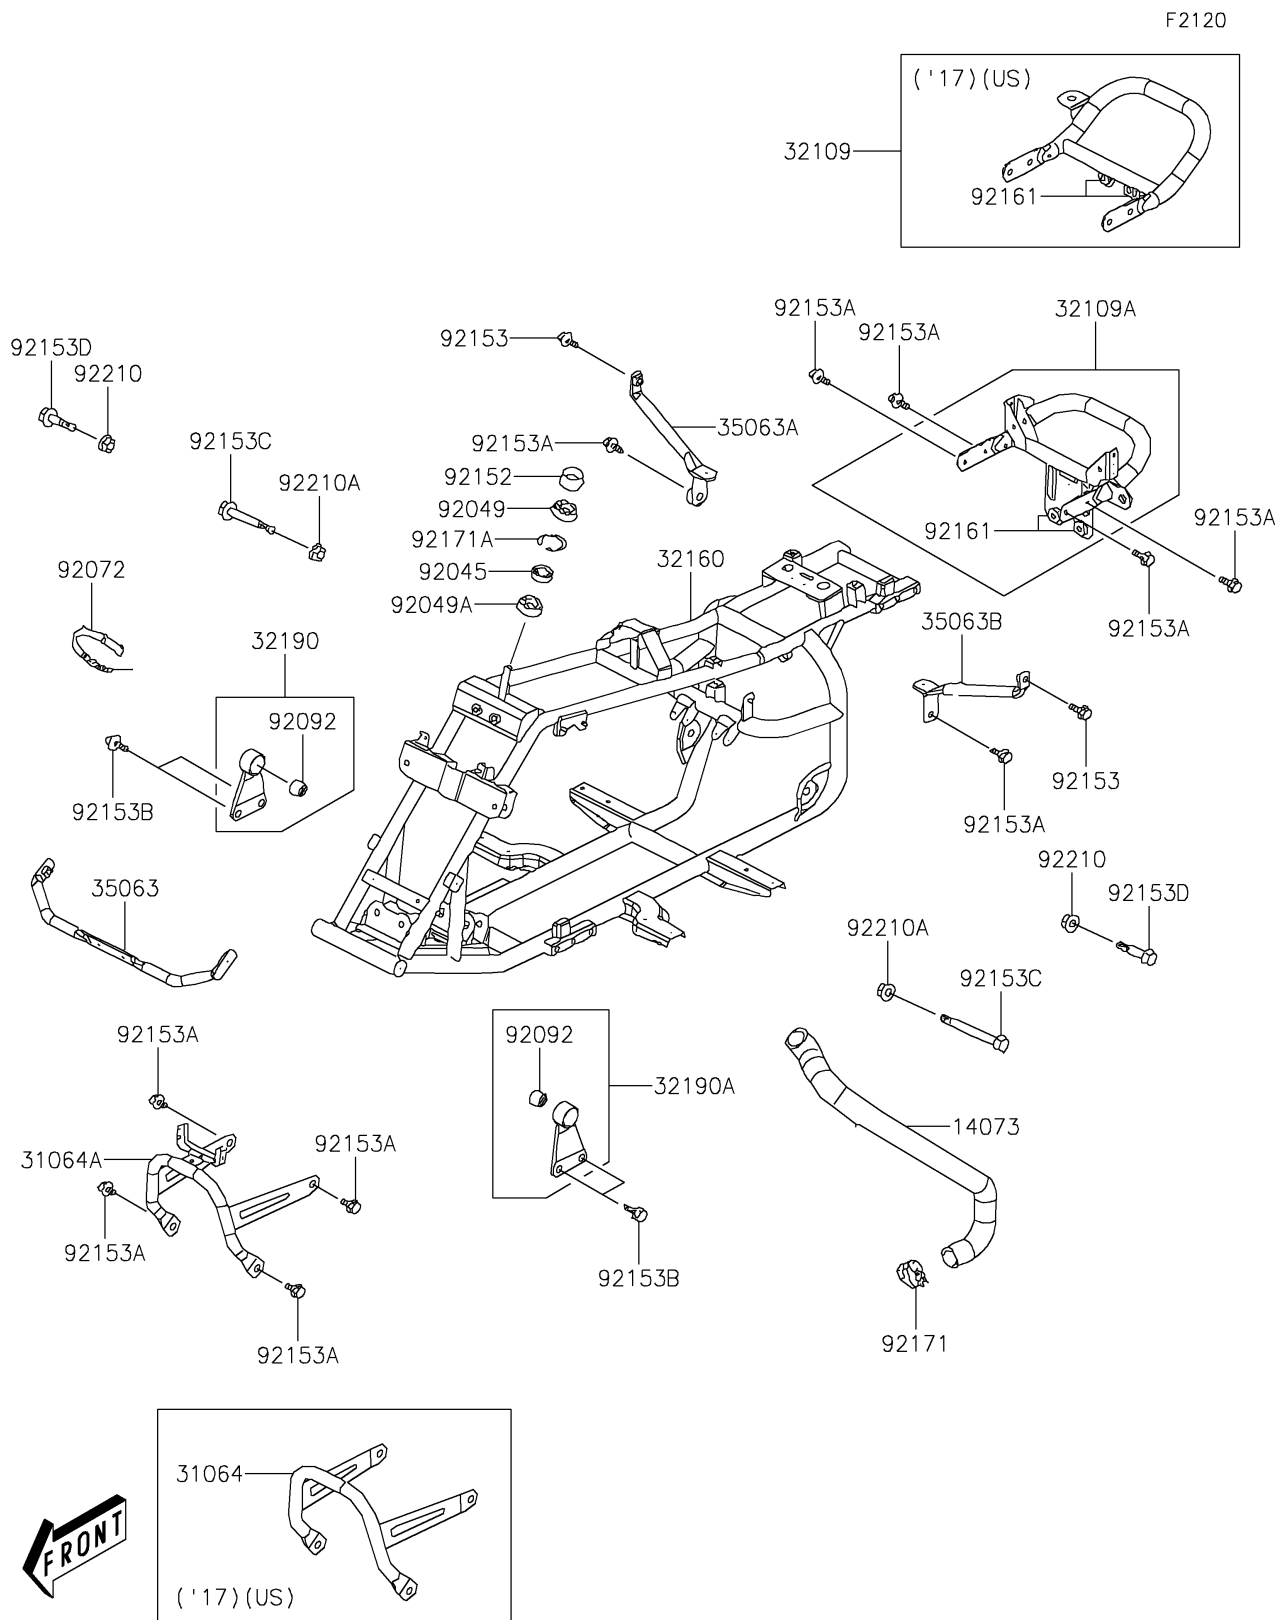

2017 KFX®90 PARTS DIAGRAM

Frame

2017 KFX®90 PARTS LIST

Frame

ITEM NAME	PART NUMBER	QUANTITY
DUCT (Ref # 14073)	14073-Y001	1
PIPE-COMP,FRONT BUMPER,BLACK (Ref # 31064)	31064-Y001-935	1
GRIP-FRAME,RR (Ref # 32109)	32109-Y002	1
FRAME-COMP (Ref # 32160)	32160-Y002	1
BRACKET-ENGINE,RH (Ref # 32190)	32190-Y001	1
BRACKET-ENGINE,LH (Ref # 32190A)	32190-Y002	1
STAY,FR (Ref # 35063)	35063-Y002	1
STAY,REAR FENDER,RH (Ref # 35063A)	35063-Y004	1
STAY,REAR FENDER,LH (Ref # 35063B)	35063-Y005	1
BEARING-BALL,6002 (Ref # 92045)	92045-Y009	1
SEAL-OIL,18X32X7 (Ref # 92049)	92049-Y003	1
SEAL-OIL,22X35X7 (Ref # 92049A)	92049-Y005	1
BAND (Ref # 92072)	92072-Y003	1
BUSHING-RUBBER (Ref # 92092)	92092-Y001	1
COLLAR (Ref # 92152)	92152-Y009	1
BOLT,FLANGE,6X12 (Ref # 92153)	92153-Y023	1
BOLT,FLANGE,8X12 (Ref # 92153A)	92153-Y031	1
BOLT,FLANGE,8X16 (Ref # 92153B)	92153-Y032	1
BOLT,FLANGE,10X70 (Ref # 92153C)	92153-Y043	1
BOLT,FLANGE,8X40 (Ref # 92153D)	92153-Y069	1
DAMPER (Ref # 92161)	92161-Y006	1
CLAMP (Ref # 92171)	92171-Y004	1
CLAMP (Ref # 92171A)	92171-Y009	1
NUT,FLANGE,8MM (Ref # 92210)	92210-Y032	1
NUT,10MM (Ref # 92210A)	92210-Y034	1