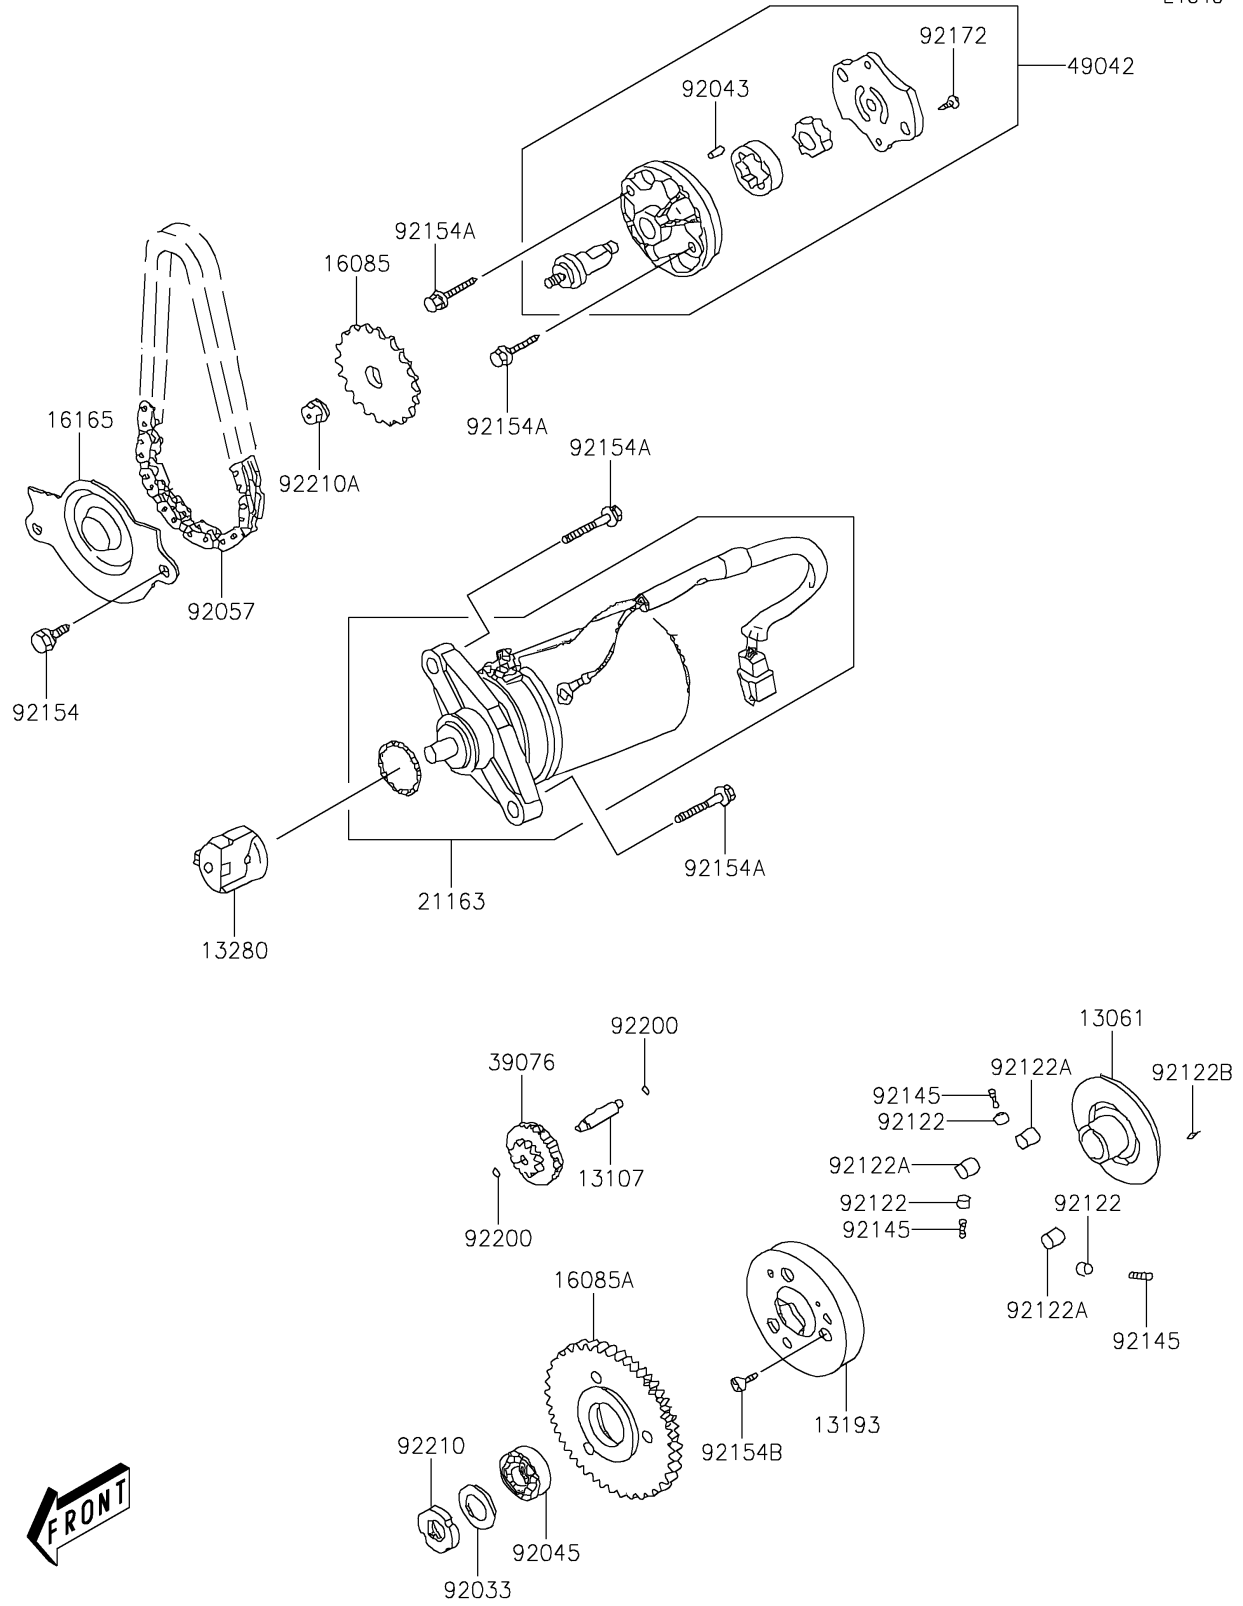

2019 KFX®90 PARTS DIAGRAM

Starter Motor

E1840

2019 KFX®90 PARTS LIST

Starter Motor

ITEM NAME	PART NUMBER	QUANTITY
BOSS,STARTER CLUTCH (Ref # 13061)	13061-Y001	1
SHAFT,STARTER REDUCTION (Ref # 13107)	13107-Y005	1
CLUTCH-ASSY-ONEWAY (Ref # 13193)	13193-Y001	1
HOLDER,STARTER REDUCTION (Ref # 13280)	13280-Y003	1
GEAR,OIL PUMP (Ref # 16085)	16085-Y001	1
GEAR,STARTER (Ref # 16085A)	16085-Y008	1
SEPARATOR,OIL (Ref # 16165)	16165-Y001	1
STARTER-ELECTRIC (Ref # 21163)	21163-Y002	1
LIMITER,STARTER REDUCTION (Ref # 39076)	39076-Y001	1
PUMP-OIL (Ref # 49042)	49042-Y001	1
RING-SNAP (Ref # 92033)	92033-Y008	1
PIN,DOWEL,4X65 (Ref # 92043)	92043-Y015	1
BEARING-BALL,6005-2NKG (Ref # 92045)	92045-Y004	1
CHAIN,OIL PUMP (Ref # 92057)	92057-Y003	1
ROLLER (Ref # 92122)	92122-Y004	3
ROLLER,10.2X11.5 (Ref # 92122A)	92122-Y005	3
ROLLER,6X10 (Ref # 92122B)	92122-Y006	1
SPRING (Ref # 92145)	92145-Y010	3
BOLT,FLANGE,6X12 (Ref # 92154)	92154-Y035	2
BOLT,FLANGE,6X25 (Ref # 92154A)	92154-Y066	4
BOLT,SOCKET,6X12 (Ref # 92154B)	92154-Y161	3
SCREW,3X10 (Ref # 92172)	92172-Y066	1
WASHER,24X8.5 (Ref # 92200)	92200-Y013	2
NUT,24MM (Ref # 92210)	92210-Y001	1
NUT,6MM (Ref # 92210A)	92210-Y027	1