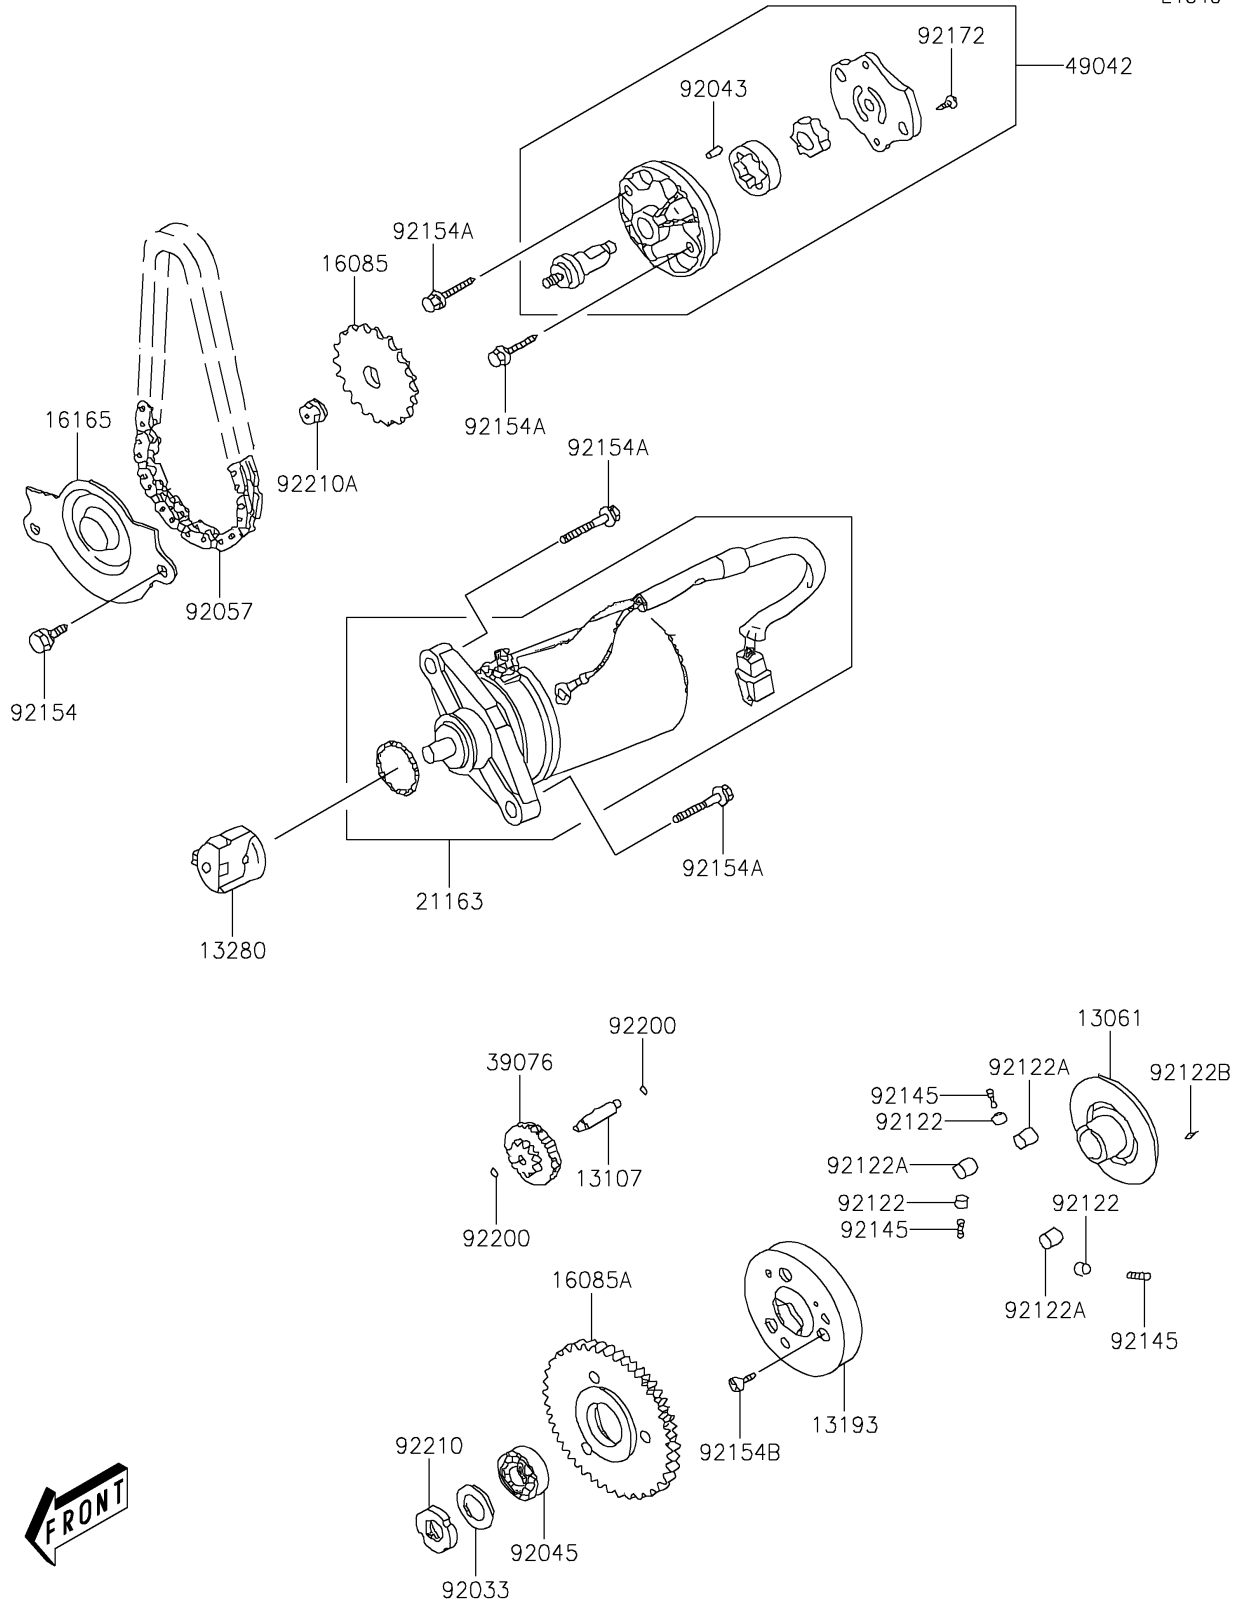

## 2017 KFX®90 PARTS DIAGRAM

Starter Motor

E1840

## 2017 KFX®90 PARTS LIST

Starter Motor

ITEM NAME	PART NUMBER	QUANTITY
BOSS,STARTER CLUTCH (Ref # 13061)	13061-Y001	1
SHAFT,STARTER REDUCTION (Ref # 13107)	13107-Y005	1
CLUTCH-ASSY-ONEWAY (Ref # 13193)	13193-Y001	1
HOLDER,STARTER REDUCTION (Ref # 13280)	13280-Y003	1
GEAR,OIL PUMP (Ref # 16085)	16085-Y001	1
GEAR,STARTER (Ref # 16085A)	16085-Y008	1
SEPARATOR,OIL (Ref # 16165)	16165-Y001	1
STARTER-ELECTRIC (Ref # 21163)	21163-Y002	1
LIMITER,STARTER REDUCTION (Ref # 39076)	39076-Y001	1
PUMP-OIL (Ref # 49042)	49042-Y001	1
RING-SNAP (Ref # 92033)	92033-Y008	1
PIN,DOWEL,4X65 (Ref # 92043)	92043-Y015	1
BEARING-BALL,6005-2NKG (Ref # 92045)	92045-Y004	1
CHAIN,OIL PUMP (Ref # 92057)	92057-Y003	1
ROLLER (Ref # 92122)	92122-Y004	1
ROLLER,10.2X11.5 (Ref # 92122A)	92122-Y005	1
ROLLER,6X10 (Ref # 92122B)	92122-Y006	1
SPRING (Ref # 92145)	92145-Y010	1
BOLT,FLANGE,6X12 (Ref # 92154)	92154-Y035	1
BOLT,FLANGE,6X25 (Ref # 92154A)	92154-Y066	1
BOLT,SOCKET,6X12 (Ref # 92154B)	92154-Y161	1
SCREW,3X10 (Ref # 92172)	92172-Y066	1
WASHER,24X8.5 (Ref # 92200)	92200-Y013	1
NUT,24MM (Ref # 92210)	92210-Y001	1
NUT,6MM (Ref # 92210A)	92210-Y027	1