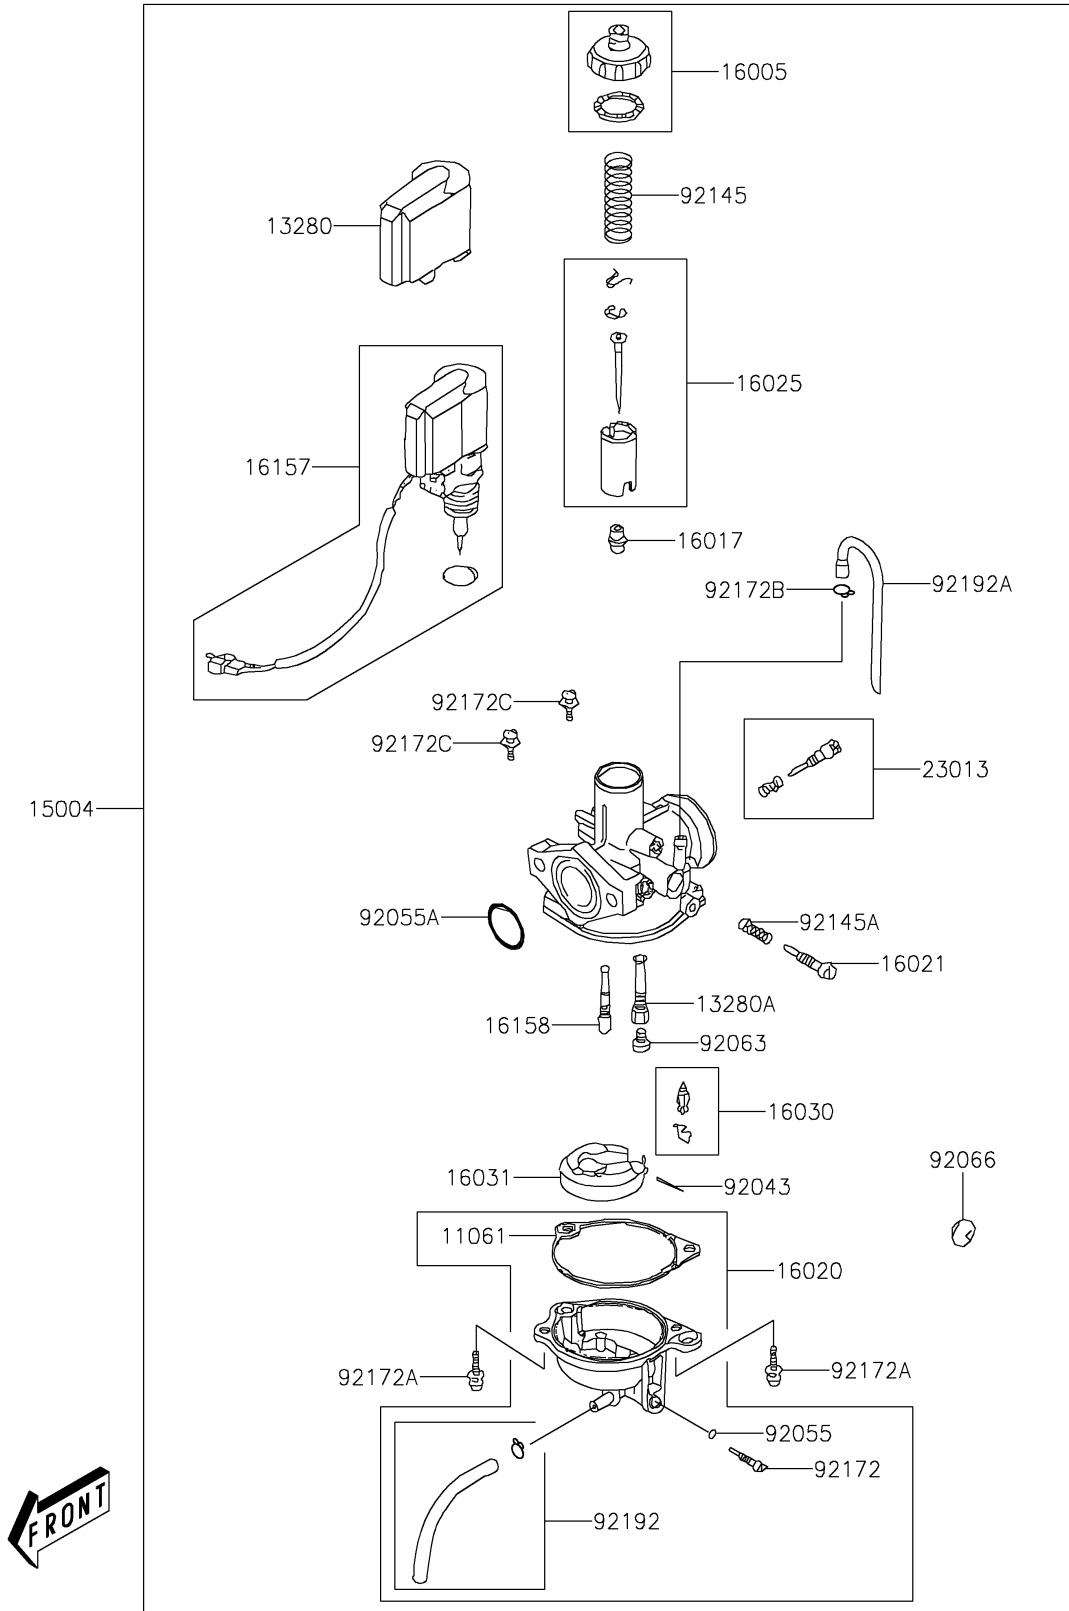

2019 KFX®90 PARTS DIAGRAM

Carburetor

E1611

2019 KFX®90 PARTS LIST

Carburetor

ITEM NAME	PART NUMBER	QUANTITY
GASKET,FLOAT CHAMBER (Ref # 11061)	11061-Y021	1
HOLDER,CAP (Ref # 13280)	13280-Y008	1
HOLDER,NEEDLE JET (Ref # 13280A)	13280-Y012	1
CARBURETOR-ASSY (Ref # 15004)	15004-Y008	1
TOP-CHAMBER (Ref # 16005)	16005-Y001	1
JET-NEEDLE (Ref # 16017)	16017-Y001	1
CHAMBER-FLOAT (Ref # 16020)	16020-Y001	1
SCREW-THROTTLE STOP (Ref # 16021)	16021-Y001	1
VALVE-THROTTLE (Ref # 16025)	16025-Y006	1
VALVE-FLOAT,ASSY (Ref # 16030)	16030-Y002	1
FLOAT (Ref # 16031)	16031-Y001	1
JET-STARTER (Ref # 16157)	16157-Y001	1
JET-SLOW (Ref # 16158)	16158-Y001	1
SCREW-ASSY,ADJUST (Ref # 23013)	23013-Y001	1
PIN (Ref # 92043)	92043-Y002	1
RING-O (Ref # 92055)	92055-Y001	1
RING-O (Ref # 92055A)	92055-Y016	1
JET-MAIN (Ref # 92063)	92063-Y001	1
PLUG (Ref # 92066)	92066-Y008	1
SPRING (Ref # 92145)	92145-Y002	1
SPRING (Ref # 92145A)	92145-Y004	1
SCREW,DRAIN (Ref # 92172)	92172-Y001	1
SCREW (Ref # 92172A)	92172-Y013	2
CLAMP (Ref # 92172B)	92172-Y023	1
SCREW,4X8 (Ref # 92172C)	92172-Y065	2
TUBE,ASSY (Ref # 92192)	92192-Y006	1
TUBE (Ref # 92192A)	92192-Y011	1