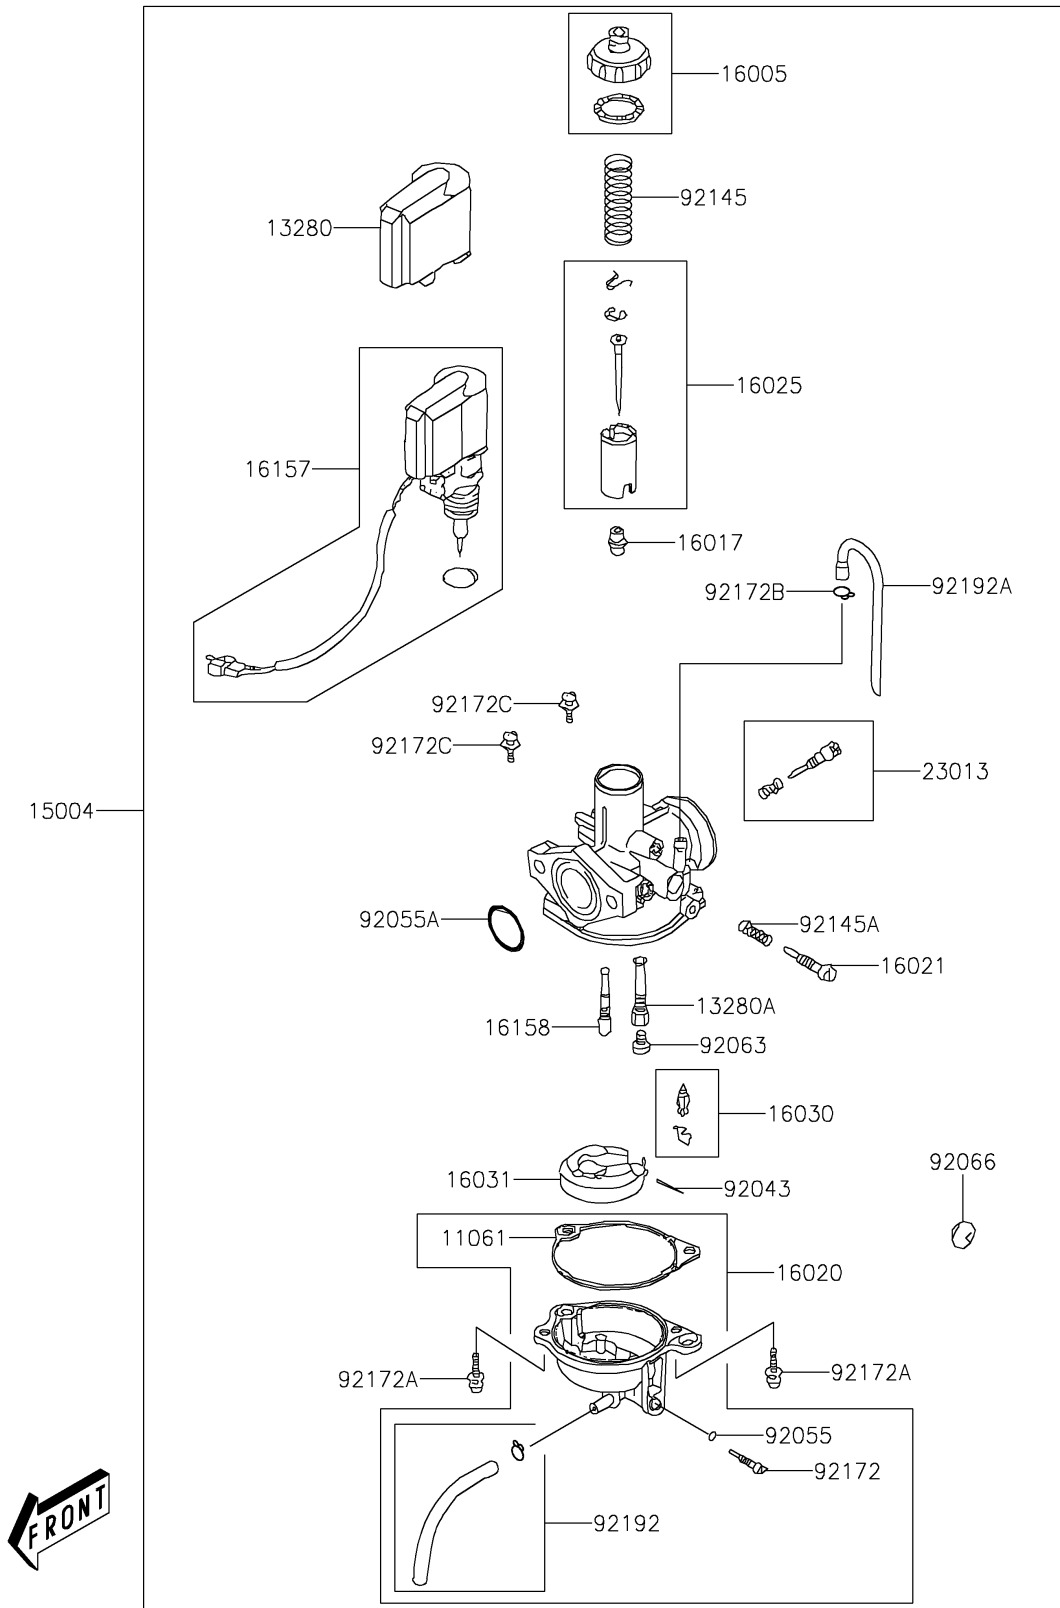

2017 KFX®90 PARTS DIAGRAM

Carburetor

E1611

2017 KFX®90 PARTS LIST

Carburetor

ITEM NAME	PART NUMBER	QUANTITY
GASKET,FLOAT CHAMBER (Ref # 11061)	11061-Y021	1
HOLDER,CAP (Ref # 13280)	13280-Y008	1
HOLDER,NEEDLE JET (Ref # 13280A)	13280-Y012	1
CARBURETOR-ASSY (Ref # 15004)	15004-Y008	1
TOP-CHAMBER (Ref # 16005)	16005-Y001	1
JET-NEEDLE (Ref # 16017)	16017-Y001	1
CHAMBER-FLOAT (Ref # 16020)	16020-Y001	1
SCREW-THROTTLE STOP (Ref # 16021)	16021-Y001	1
VALVE-THROTTLE (Ref # 16025)	16025-Y006	1
VALVE-FLOAT,ASSY (Ref # 16030)	16030-Y002	1
FLOAT (Ref # 16031)	16031-Y001	1
JET-STARTER (Ref # 16157)	16157-Y001	1
JET-SLOW (Ref # 16158)	16158-Y001	1
SCREW-ASSY,ADJUST (Ref # 23013)	23013-Y001	1
PIN (Ref # 92043)	92043-Y002	1
RING-O (Ref # 92055)	92055-Y001	1
RING-O (Ref # 92055A)	92055-Y016	1
JET-MAIN (Ref # 92063)	92063-Y001	1
PLUG (Ref # 92066)	92066-Y008	1
SPRING (Ref # 92145)	92145-Y002	1
SPRING (Ref # 92145A)	92145-Y004	1
SCREW,DRAIN (Ref # 92172)	92172-Y001	1
SCREW (Ref # 92172A)	92172-Y013	1
CLAMP (Ref # 92172B)	92172-Y023	1
SCREW,4X8 (Ref # 92172C)	92172-Y065	1
TUBE,ASSY (Ref # 92192)	92192-Y006	1
TUBE (Ref # 92192A)	92192-Y011	1