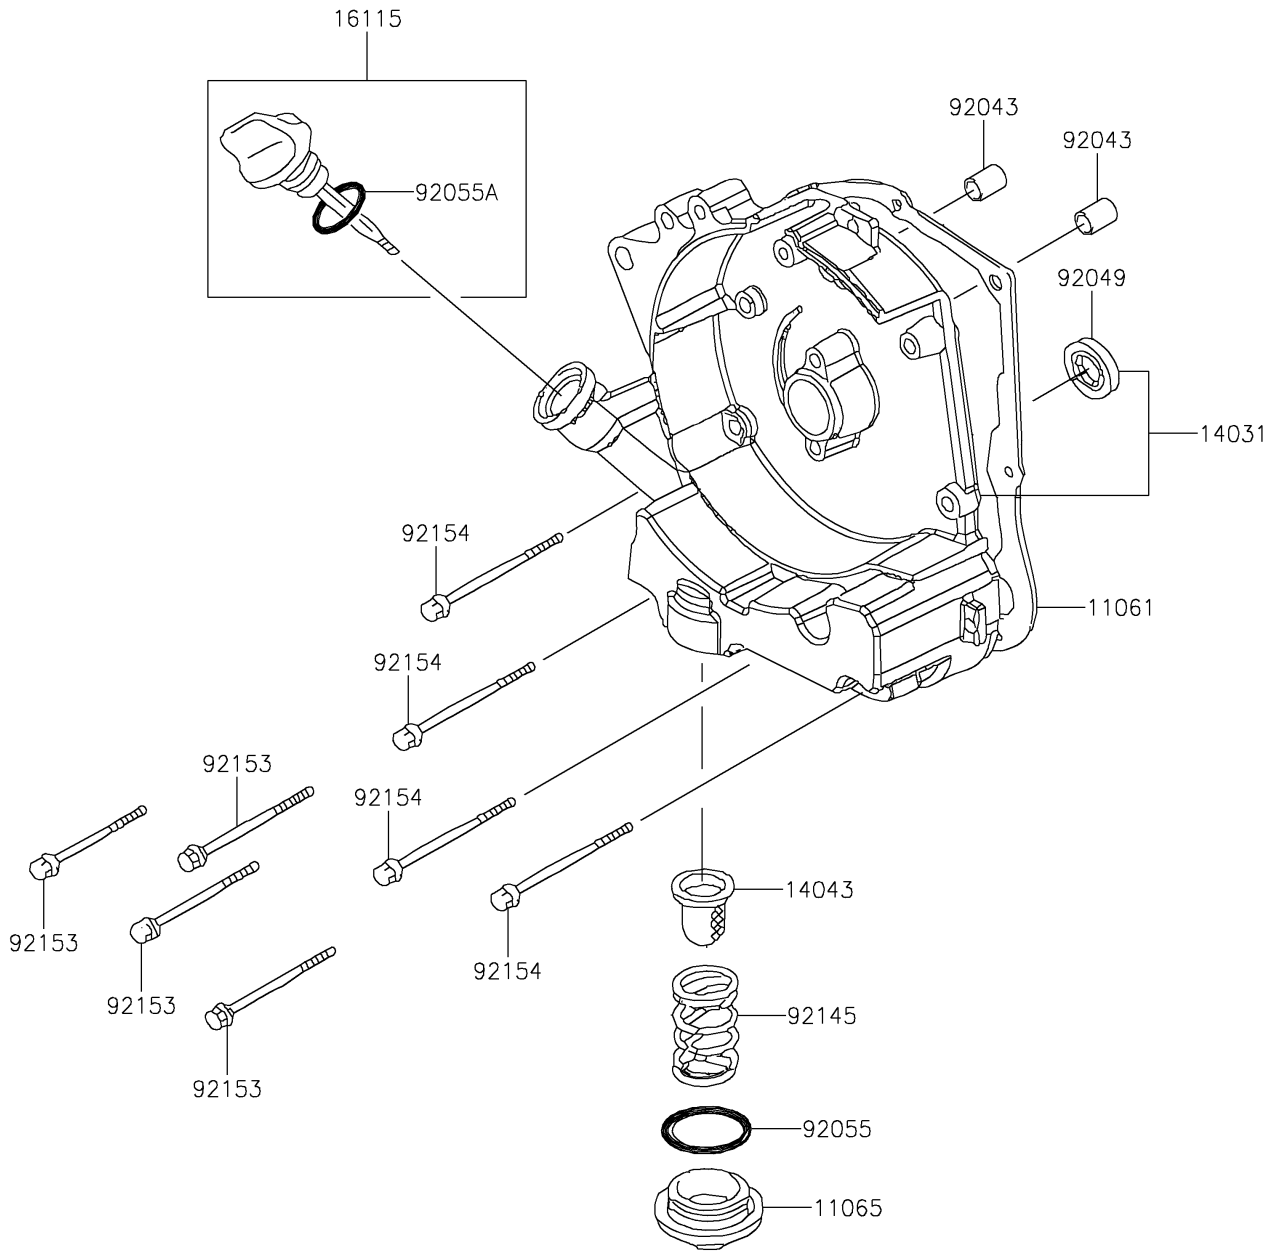

# 2019 KFX®90 PARTS DIAGRAM

Engine Cover(s)

E1431

## 2019 KFX®90 PARTS LIST

Engine Cover(s)

ITEM NAME	PART NUMBER	QUANTITY
GASKET,GENERATOR (Ref # 11061)	11061-Y005	1
CAP (Ref # 11065)	11065-Y006	1
COVER-GENERATOR (Ref # 14031)	14031-Y001	1
FILTER,OIL (Ref # 14043)	14043-Y001	1
CAP-OIL FILLER (Ref # 16115)	16115-Y001	1
PIN,8X14 (Ref # 92043)	92043-Y012	2
SEAL-OIL,19.8X30X5 (Ref # 92049)	92049-Y041	1
RING-O,30.8MM (Ref # 92055)	92055-Y005	1
RING-O,18X3 (Ref # 92055A)	92055-Y011	1
SPRING (Ref # 92145)	92145-Y005	1
BOLT,FLANGE,6X85 (Ref # 92153)	92153-Y055	4
BOLT,FLANGE,6X100 (Ref # 92154)	92154-Y144	4