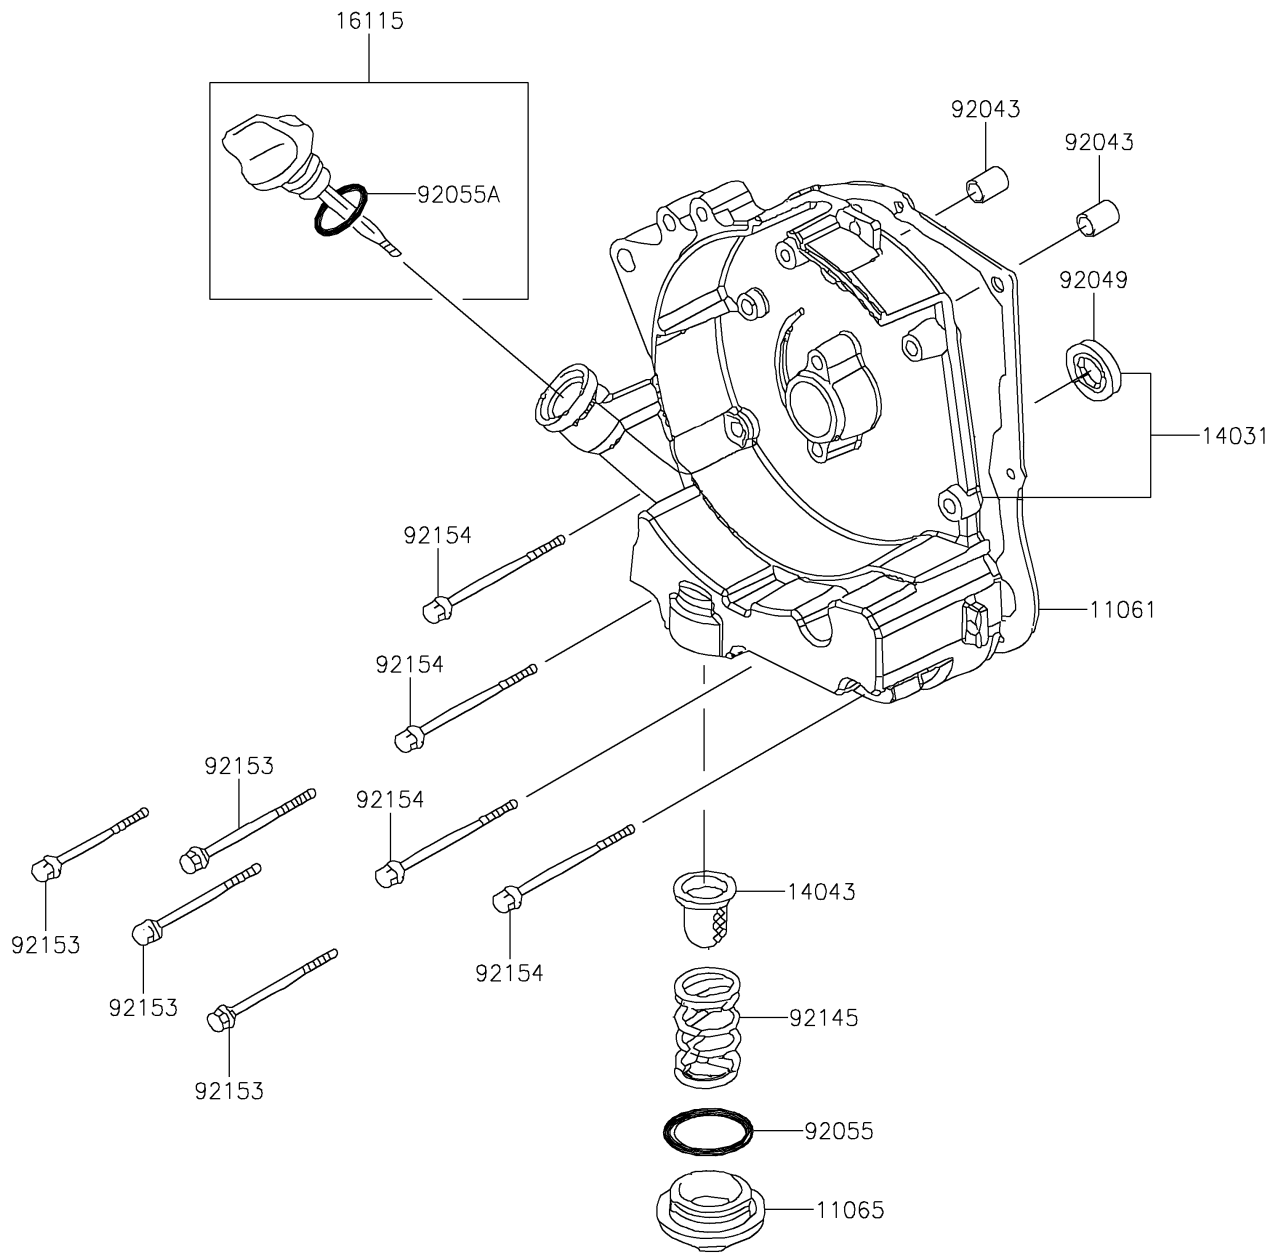

## 2017 KFX®90 PARTS DIAGRAM

Engine Cover(s)

E1431

## 2017 KFX®90 PARTS LIST

Engine Cover(s)

ITEM NAME	PART NUMBER	QUANTITY
GASKET,GENERATOR (Ref # 11061)	11061-Y005	1
CAP (Ref # 11065)	11065-Y006	1
COVER-GENERATOR (Ref # 14031)	14031-Y001	1
FILTER,OIL (Ref # 14043)	14043-Y001	1
CAP-OIL FILLER (Ref # 16115)	16115-Y001	1
PIN,8X14 (Ref # 92043)	92043-Y012	1
SEAL-OIL,19.8X30X5 (Ref # 92049)	92049-Y041	1
RING-O,30.8MM (Ref # 92055)	92055-Y005	1
RING-O,18X3 (Ref # 92055A)	92055-Y011	1
SPRING (Ref # 92145)	92145-Y005	1
BOLT,FLANGE,6X85 (Ref # 92153)	92153-Y055	1
BOLT,FLANGE,6X100 (Ref # 92154)	92154-Y144	1