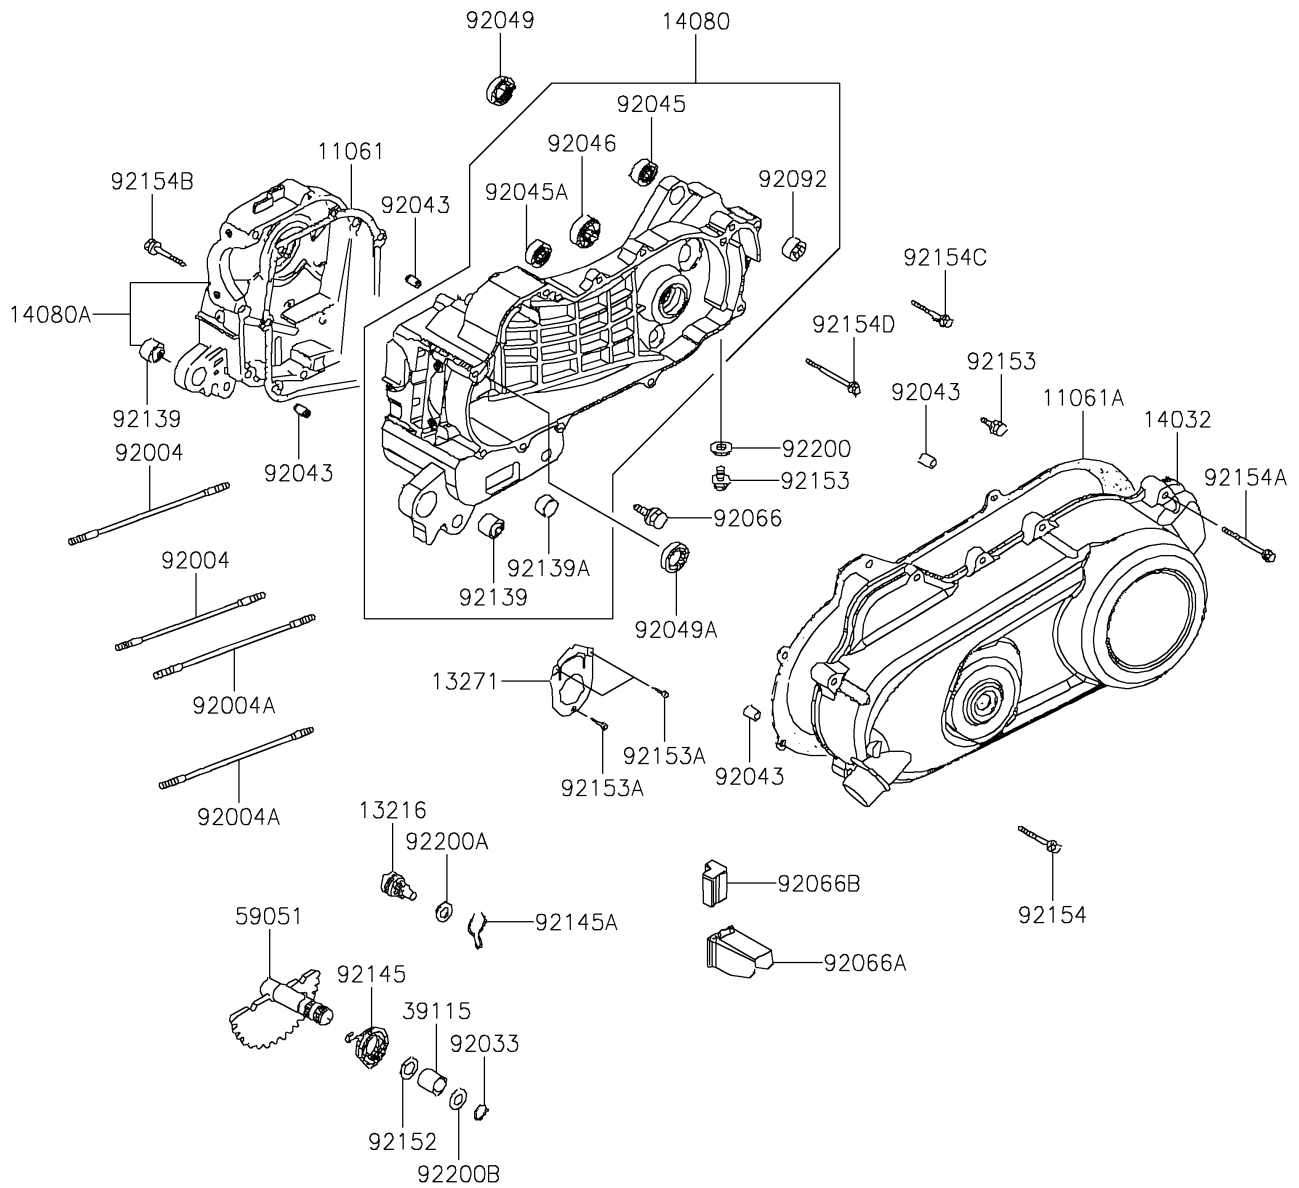

2019 KFX®90 PARTS DIAGRAM

Crankcase

E1411

2019 KFX®90 PARTS LIST

Crankcase

ITEM NAME	PART NUMBER	QUANTITY
GASKET,CRANK CASE (Ref # 11061)	11061-Y003	1
GASKET,CLUTCH COVER (Ref # 11061A)	11061-Y007	1
GEAR-COMP,KICK DRIVEN (Ref # 13216)	13216-Y002	1
PLATE (Ref # 13271)	13271-Y002	1
COVER-CLUTCH,BLACK (Ref # 14032)	14032-Y002-931	1
CRANKCASE,LH (Ref # 14080)	14080-Y003	1
CRANKCASE,RH (Ref # 14080A)	14080-Y007	1
SHAFT-IDLER,KICK (Ref # 39115)	39115-Y001	1
GEAR-SPUR,KICK STARTER (Ref # 59051)	59051-Y001	1
STUD,8X182.5 (Ref # 92004)	92004-Y002	1
STUD,8X190.5 (Ref # 92004A)	92004-Y004	1
RING-SNAP (Ref # 92033)	92033-Y012	1
PIN,8X14 (Ref # 92043)	92043-Y012	1
BEARING-BALL,6203 (Ref # 92045)	92045-Y006	1
BEARING-BALL,6204 (Ref # 92045A)	92045-Y007	1
BEARING-NEEDLE (Ref # 92046)	92046-Y003	1
SEAL-OIL,20X32X6 (Ref # 92049)	92049-Y004	1
SEAL-OIL,19.8X30X5 (Ref # 92049A)	92049-Y041	1
PLUG,DRAIN (Ref # 92066)	92066-Y003	1
PLUG (Ref # 92066A)	92066-Y005	1
PLUG (Ref # 92066B)	92066-Y007	1
BUSHING-RUBBER (Ref # 92092)	92092-Y002	1
BUSHING (Ref # 92139)	92139-Y001	1
BUSHING (Ref # 92139A)	92139-Y002	1
SPRING (Ref # 92145)	92145-Y001	1
SPRING,KICK DRIVEN GEAR (Ref # 92145A)	92145-Y011	1
COLLAR (Ref # 92152)	92152-Y006	1
BOLT,FLANGE,8X12 (Ref # 92153)	92153-Y031	1
BOLT,5X10 (Ref # 92153A)	92153-Y058	1

2019 KFX®90 PARTS LIST

Crankcase

ITEM NAME	PART NUMBER	QUANTITY
BOLT,FLANGE,6X28 (Ref # 92154)	92154-Y068	1
BOLT,FLANGE,6X35 (Ref # 92154A)	92154-Y069	1
BOLT,FLANGE,6X45 (Ref # 92154B)	92154-Y135	1
BOLT,FLANGE,8X45 (Ref # 92154C)	92154-Y136	1
BOLT,FLANGE,8X60 (Ref # 92154D)	92154-Y141	1
WASHER,8MM (Ref # 92200)	92200-Y001	1
WASHER,10MM (Ref # 92200A)	92200-Y002	1
WASHER (Ref # 92200B)	92200-Y008	1