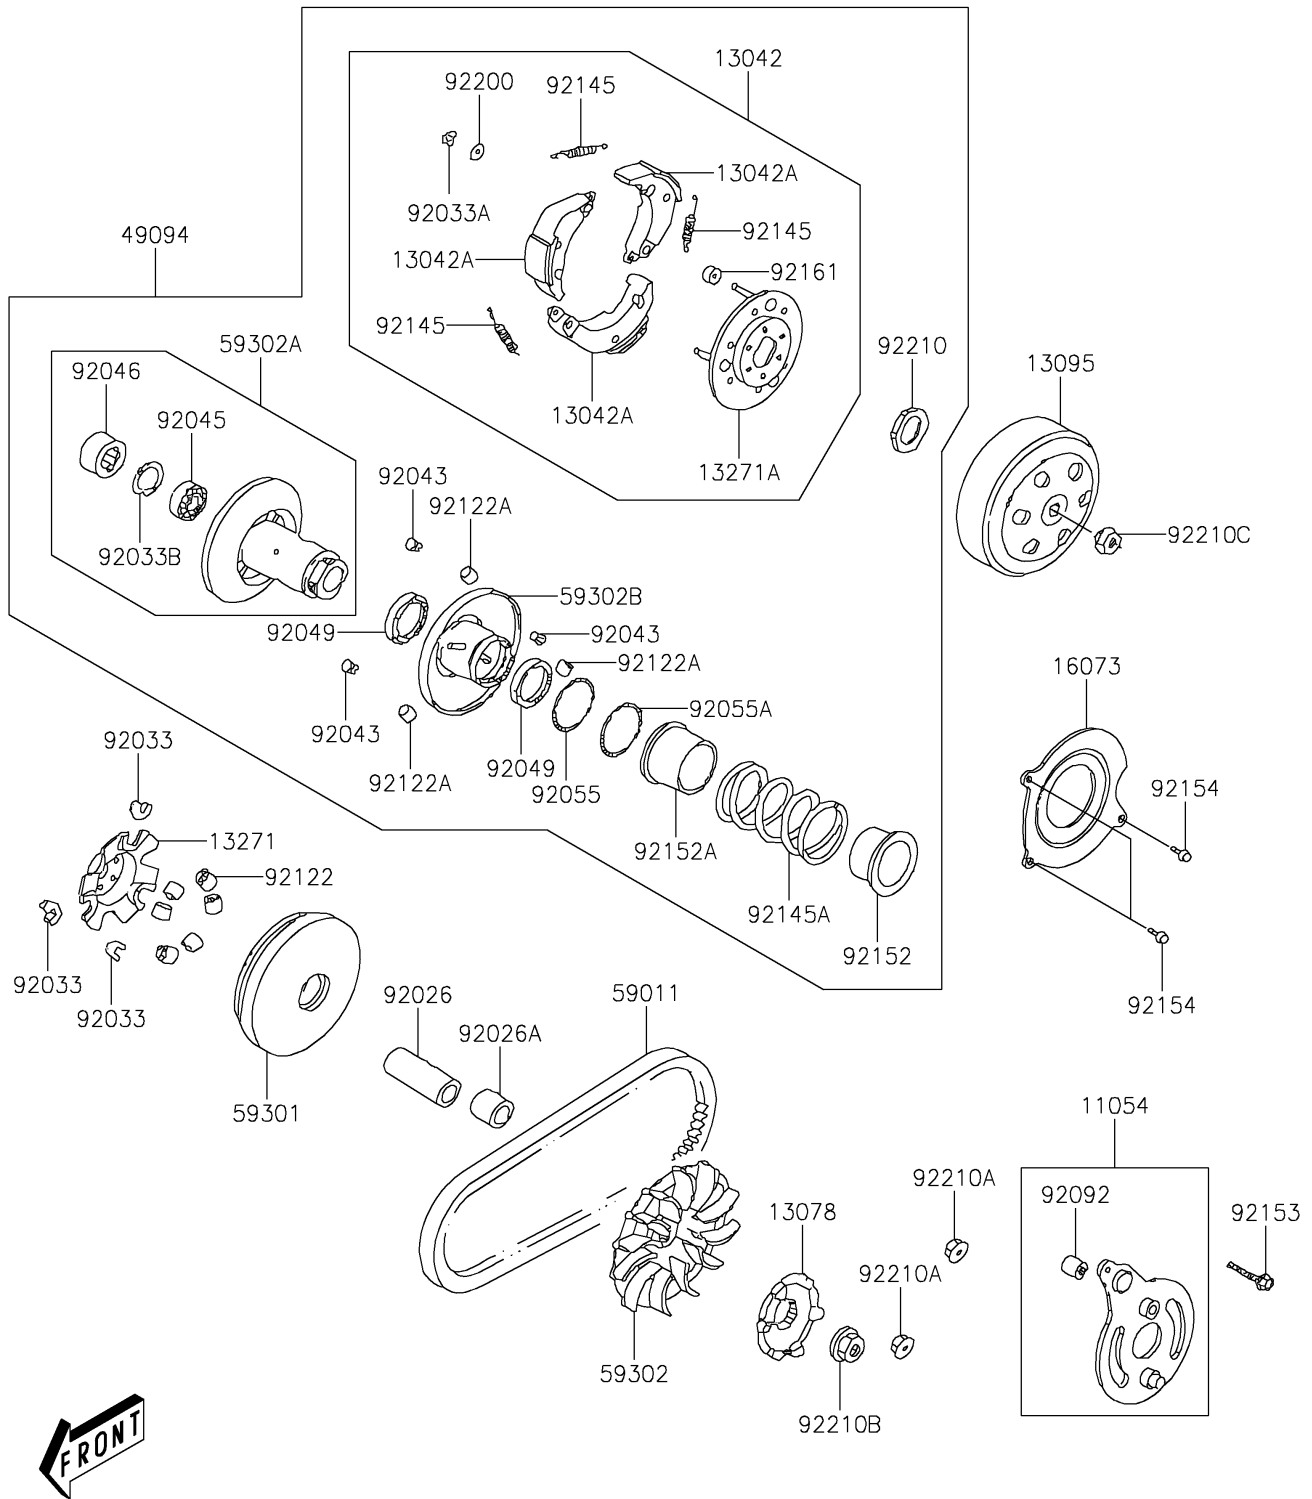

## 2019 KFX®90 PARTS DIAGRAM

Belt Converter

E1390

## 2019 KFX®90 PARTS LIST

Belt Converter

ITEM NAME	PART NUMBER	QUANTITY
BRACKET,ENG HANGER (Ref # 11054)	11054-Y006	1
WEIGHT,ASSY (Ref # 13042)	13042-Y002	1
WEIGHT,CLUTCH (Ref # 13042A)	13042-Y005	1
RATCHET,KICK STARTER (Ref # 13078)	13078-Y002	1
HOUSING-COMP-CLUTCH (Ref # 13095)	13095-Y002	1
PLATE,MOVABLE DRIVE (Ref # 13271)	13271-Y003	1
PLATE,DRIVE COMP (Ref # 13271A)	13271-Y006	1
INSULATOR,DUST (Ref # 16073)	16073-Y001	1
CONVERTER-ASSY-DRIVEN (Ref # 49094)	49094-Y001	1
BELT,DRIVE (Ref # 59011)	59011-Y002	1
SHEAVE-MOVABLE (Ref # 59301)	59301-Y002	1
SHEAVE-COMP,FIEXED DRIVE (Ref # 59302)	59302-Y001	1
SHEAVE-COMP,FIXED (Ref # 59302A)	59302-Y004	1
SHEAVE-COMP,MOVABLE (Ref # 59302B)	59302-Y006	1
SPACER (Ref # 92026)	92026-Y002	1
SPACER (Ref # 92026A)	92026-Y004	1
RING-SNAP (Ref # 92033)	92033-Y006	1
RING-SNAP,6MM (Ref # 92033A)	92033-Y009	1
RING-SNAP (Ref # 92033B)	92033-Y013	1
PIN,GUIDE (Ref # 92043)	92043-Y004	1
BEARING-BALL,6901U (Ref # 92045)	92045-Y001	1
BEARING-NEEDLE,17X25X18 (Ref # 92046)	92046-Y001	1
SEAL-OIL,34X39X3 (Ref # 92049)	92049-Y007	1
RING-O,39.8X2.2 (Ref # 92055)	92055-Y006	1
RING-O (Ref # 92055A)	92055-Y013	1
BUSHING-RUBBER (Ref # 92092)	92092-Y002	1
ROLLER (Ref # 92122)	92122-Y001	1
ROLLER (Ref # 92122A)	92122-Y003	1
SPRING,CLUTCH (Ref # 92145)	92145-Y007	1

## 2019 KFX®90 PARTS LIST

Belt Converter

ITEM NAME	PART NUMBER	QUANTITY
SPRING (Ref # 92145A)	92145-Y009	1
COLLAR,SEAL (Ref # 92152)	92152-Y003	1
COLLAR,SPRING (Ref # 92152A)	92152-Y005	1
BOLT,FLANGE,8X50 (Ref # 92153)	92153-Y037	1
BOLT,FLANGE,6X12 (Ref # 92154)	92154-Y035	1
DAMPER (Ref # 92161)	92161-Y002	1
WASHER,6MM (Ref # 92200)	92200-Y005	1
NUT,28MM (Ref # 92210)	92210-Y002	1
NUT,8MM (Ref # 92210A)	92210-Y013	1
NUT,12MM (Ref # 92210B)	92210-Y030	1
NUT,FLANGE,10MM (Ref # 92210C)	92210-Y058	1