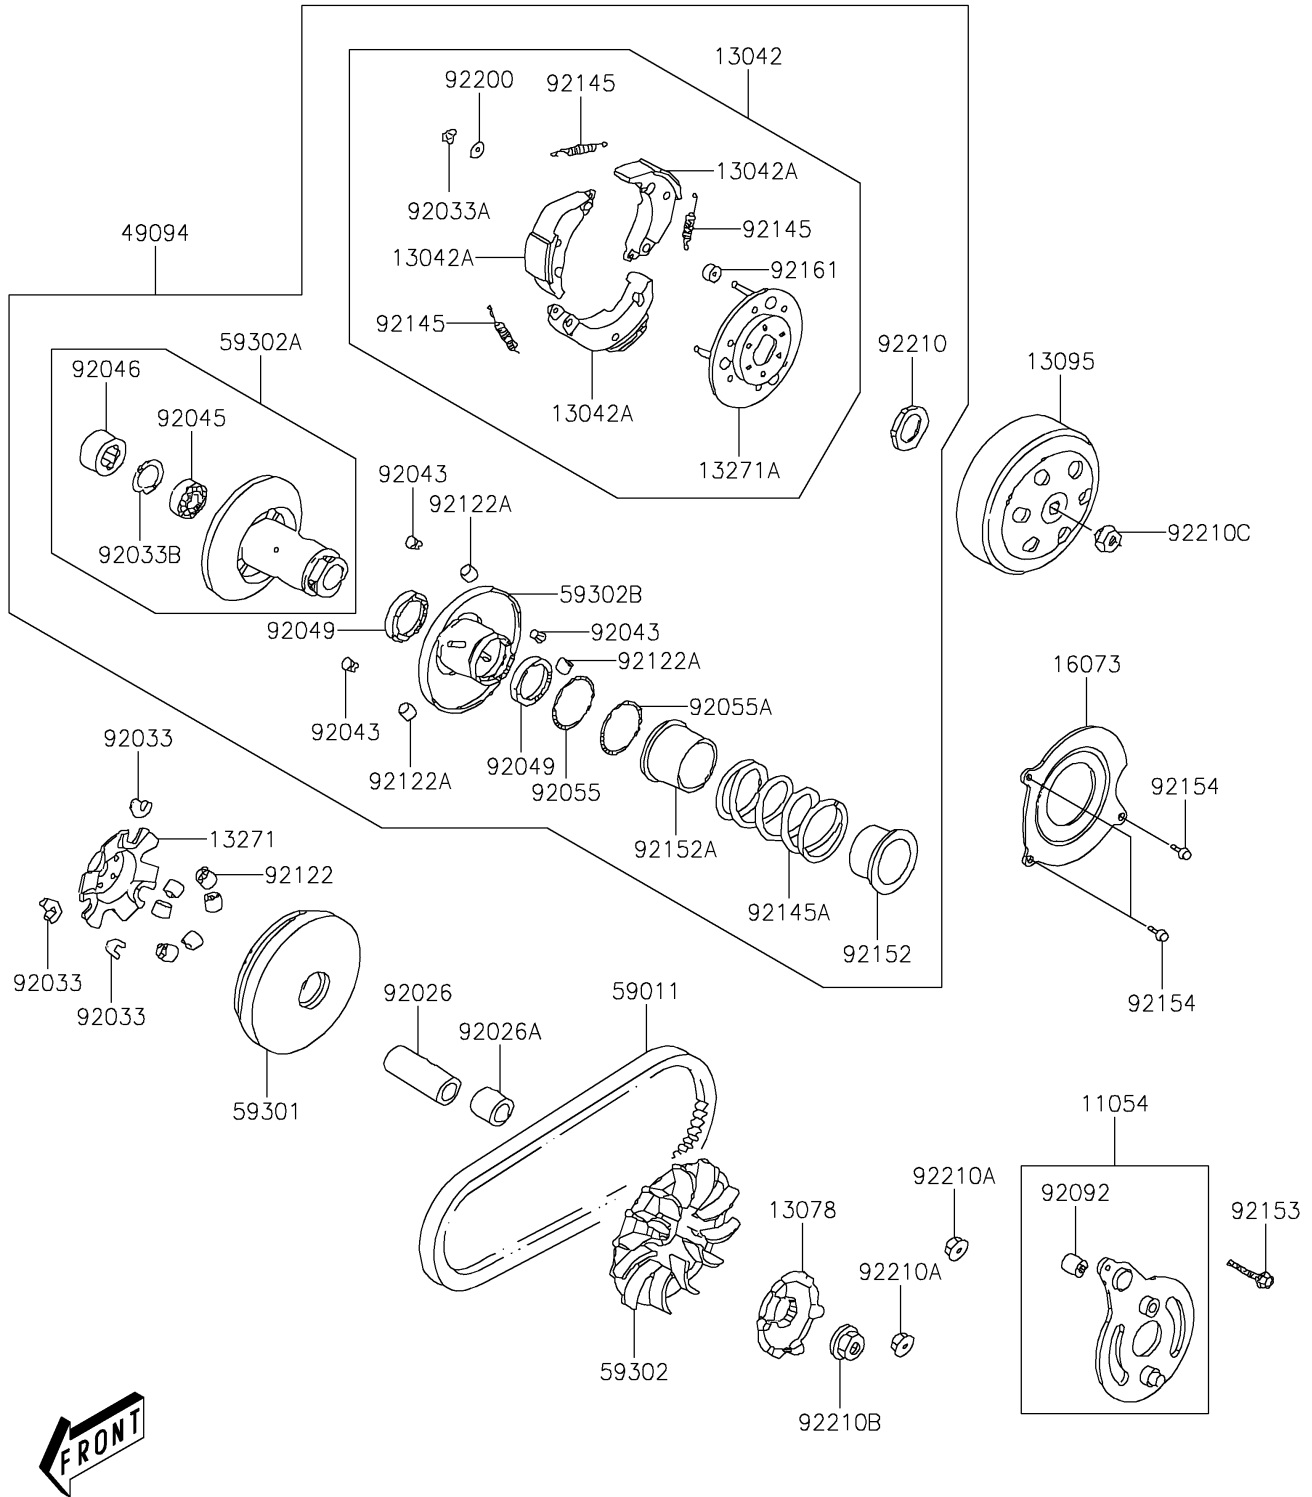

2017 KFX®90 PARTS DIAGRAM

Belt Converter

E1390

2017 KFX®90 PARTS LIST

Belt Converter

ITEM NAME	PART NUMBER	QUANTITY
BRACKET,ENG HANGER (Ref # 11054)	11054-Y006	1
WEIGHT,ASSY (Ref # 13042)	13042-Y002	1
WEIGHT,CLUTCH (Ref # 13042A)	13042-Y005	1
RATCHET,KICK STARTER (Ref # 13078)	13078-Y002	1
HOUSING-COMP-CLUTCH (Ref # 13095)	13095-Y002	1
PLATE,MOVABLE DRIVE (Ref # 13271)	13271-Y003	1
PLATE,DRIVE COMP (Ref # 13271A)	13271-Y006	1
INSULATOR,DUST (Ref # 16073)	16073-Y001	1
CONVERTER-ASSY-DRIVEN (Ref # 49094)	49094-Y001	1
BELT,DRIVE (Ref # 59011)	59011-Y002	1
SHEAVE-MOVABLE (Ref # 59301)	59301-Y002	1
SHEAVE-COMP,FIEXED DRIVE (Ref # 59302)	59302-Y001	1
SHEAVE-COMP,FIXED (Ref # 59302A)	59302-Y004	1
SHEAVE-COMP,MOVABLE (Ref # 59302B)	59302-Y006	1
SPACER (Ref # 92026)	92026-Y002	1
SPACER (Ref # 92026A)	92026-Y004	1
RING-SNAP (Ref # 92033)	92033-Y006	1
RING-SNAP,6MM (Ref # 92033A)	92033-Y009	1
RING-SNAP (Ref # 92033B)	92033-Y013	1
PIN,GUIDE (Ref # 92043)	92043-Y004	1
BEARING-BALL,6901U (Ref # 92045)	92045-Y001	1
BEARING-NEEDLE,17X25X18 (Ref # 92046)	92046-Y001	1
SEAL-OIL,34X39X3 (Ref # 92049)	92049-Y007	1
RING-O,39.8X2.2 (Ref # 92055)	92055-Y006	1
RING-O (Ref # 92055A)	92055-Y013	1
BUSHING-RUBBER (Ref # 92092)	92092-Y002	1
ROLLER (Ref # 92122)	92122-Y001	1
ROLLER (Ref # 92122A)	92122-Y003	1
SPRING,CLUTCH (Ref # 92145)	92145-Y007	1

2017 KFX®90 PARTS LIST

Belt Converter

ITEM NAME	PART NUMBER	QUANTITY
SPRING (Ref # 92145A)	92145-Y009	1
COLLAR,SEAL (Ref # 92152)	92152-Y003	1
COLLAR,SPRING (Ref # 92152A)	92152-Y005	1
BOLT,FLANGE,8X50 (Ref # 92153)	92153-Y037	1
BOLT,FLANGE,6X12 (Ref # 92154)	92154-Y035	1
DAMPER (Ref # 92161)	92161-Y002	1
WASHER,6MM (Ref # 92200)	92200-Y005	1
NUT,28MM (Ref # 92210)	92210-Y002	1
NUT,8MM (Ref # 92210A)	92210-Y013	1
NUT,12MM (Ref # 92210B)	92210-Y030	1
NUT,FLANGE,10MM (Ref # 92210C)	92210-Y058	1