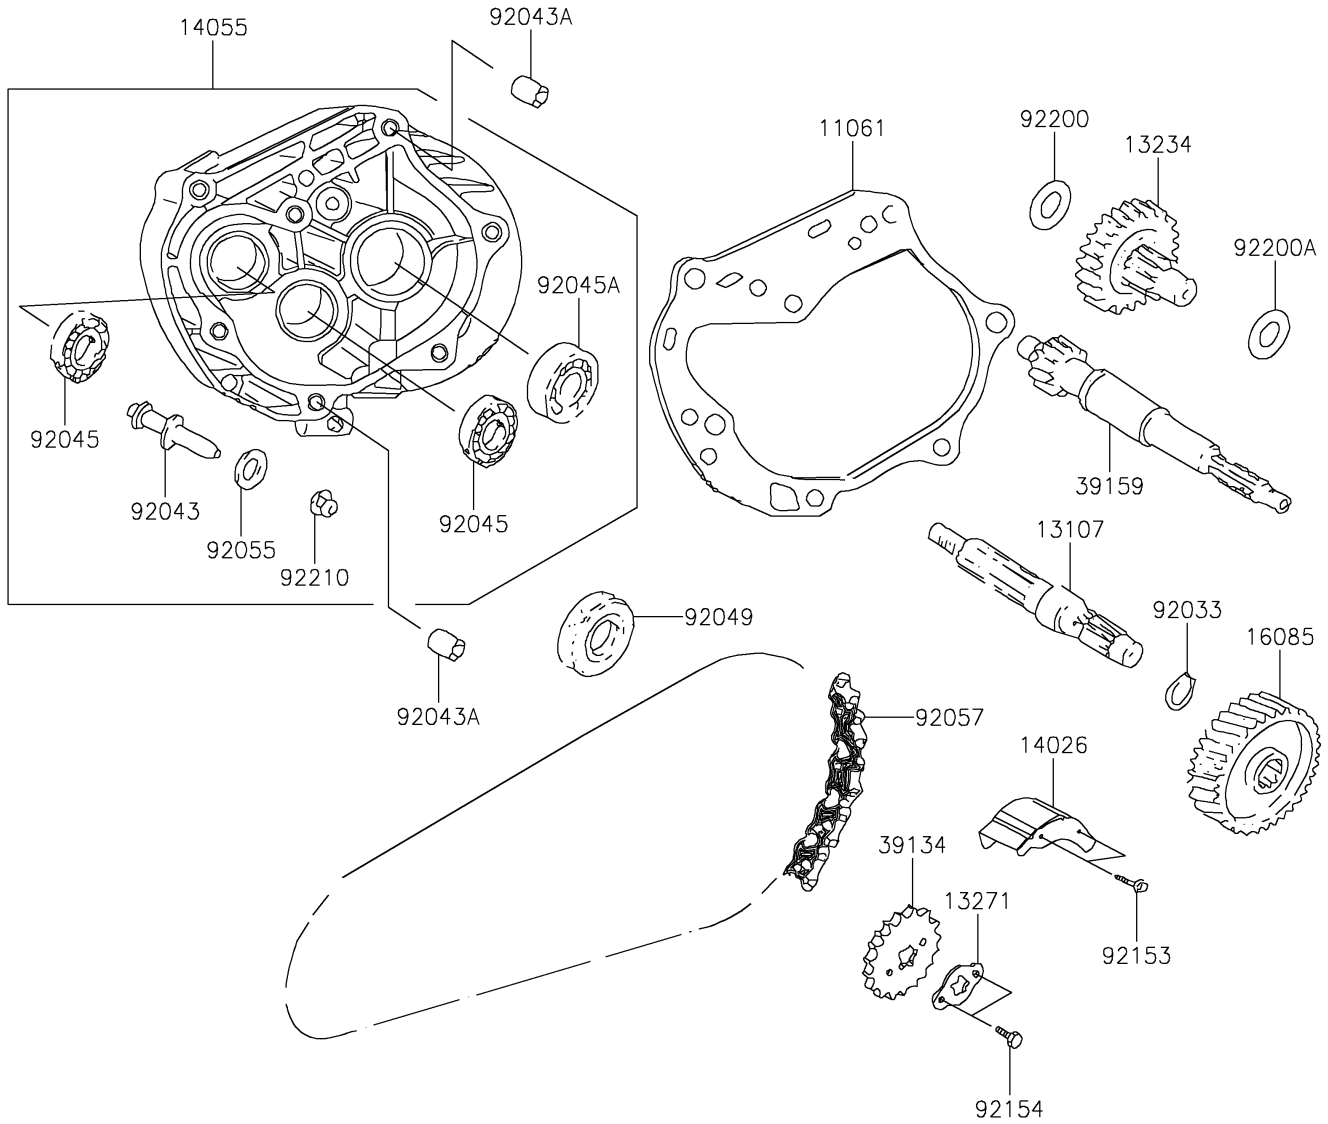

# 2017 KFX® 90 PARTS DIAGRAM

Gear Change Drum/Shift Fork(s)

E1362

## 2017 KFX® 90 PARTS LIST

Gear Change Drum/Shift Fork(s)

ITEM NAME	PART NUMBER	QUANTITY
GASKET,GEAR CASE (Ref # 11061)	11061-Y016	1
SHAFT,FINAL (Ref # 13107)	13107-Y004	1
SHAFT-COMP (Ref # 13234)	13234-Y001	1
PLATE (Ref # 13271)	13271-Y007	1
COVER-CHAIN (Ref # 14026)	14026-Y001	1
CASE-GEAR (Ref # 14055)	14055-Y001	1
GEAR,FINAL (Ref # 16085)	16085-Y004	1
SPROCKET-DRIVE (Ref # 39134)	39134-Y001	1
SHAFT-DRIVE (Ref # 39159)	39159-Y001	1
RING-SNAP (Ref # 92033)	92033-Y011	1
PIN,BRAKE (Ref # 92043)	92043-Y001	1
PIN,DOWEL,10X20 (Ref # 92043A)	92043-Y014	2
BEARING-BALL,6201 (Ref # 92045)	92045-Y002	2
BEARING-BALL,6004 UU (Ref # 92045A)	92045-Y005	1
SEAL-OIL,27X42X7 (Ref # 92049)	92049-Y008	1
RING-O,7.5X1.5 (Ref # 92055)	92055-Y002	1
CHAIN,DRIVE (Ref # 92057)	92057-Y004	1
BOLT,FLANGE,6X10 (Ref # 92153)	92153-Y045	2
BOLT,HEX,6X10 (Ref # 92154)	92154-Y145	2
WASHER,12MM (Ref # 92200)	92200-Y004	1
WASHER,15MM (Ref # 92200A)	92200-Y007	1
NUT,8MM (Ref # 92210)	92210-Y014	1