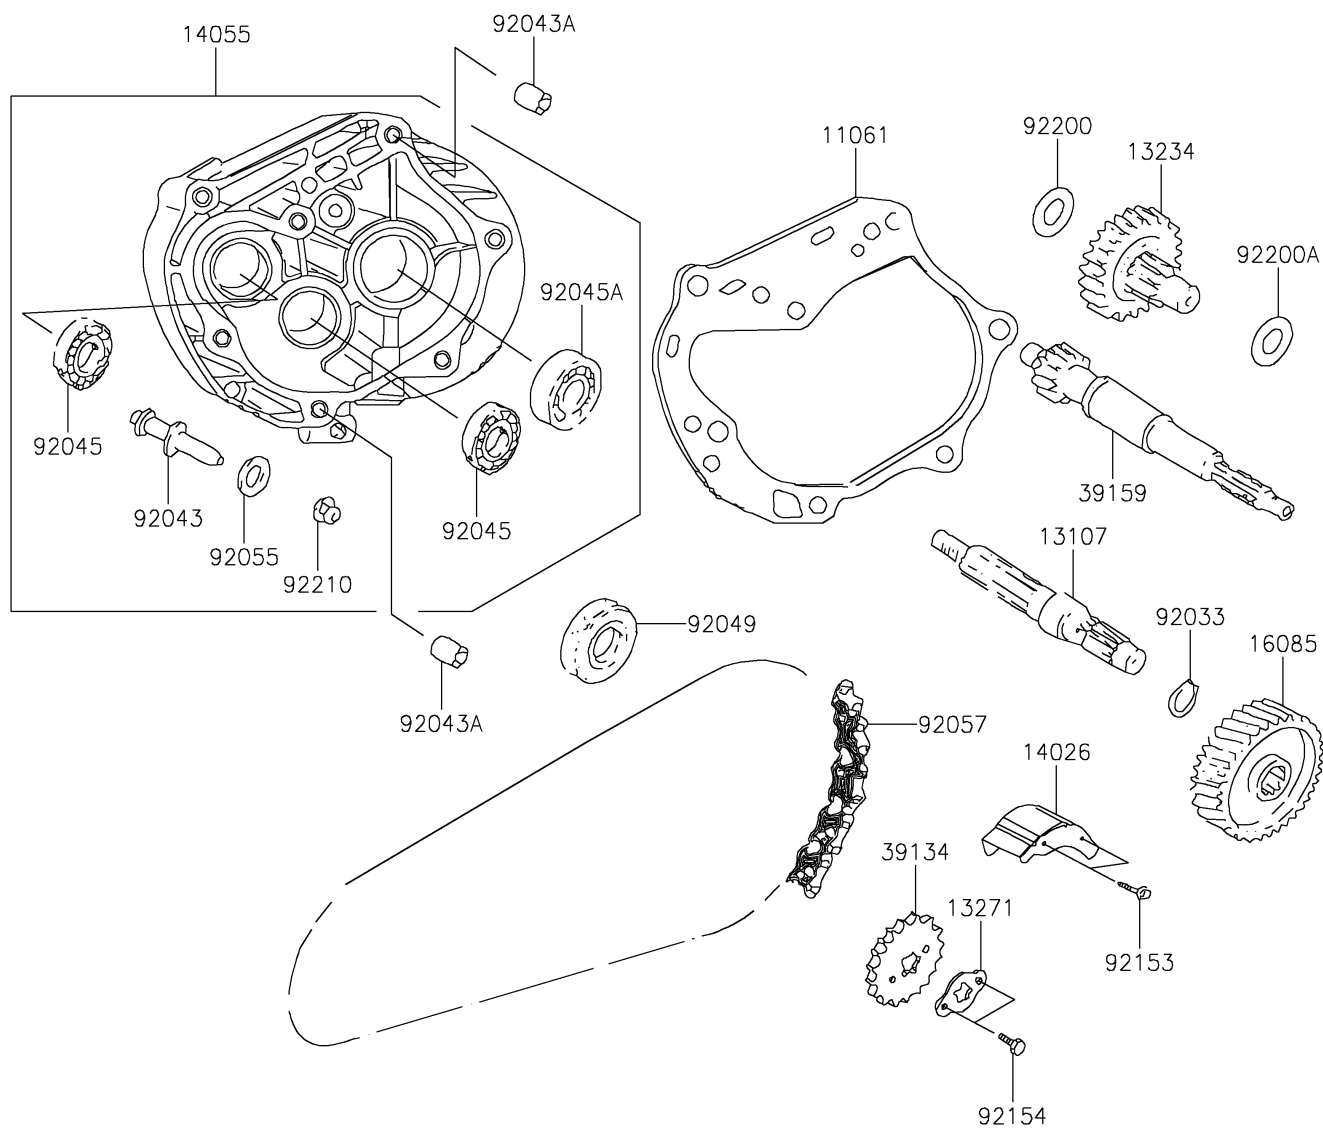

2017 KFX®90 PARTS DIAGRAM

Gear Change Drum/Shift Fork(s)

E1362

2017 KFX®90 PARTS LIST

Gear Change Drum/Shift Fork(s)

ITEM NAME	PART NUMBER	QUANTITY
GASKET,GEAR CASE (Ref # 11061)	11061-Y016	1
SHAFT,FINAL (Ref # 13107)	13107-Y004	1
SHAFT-COMP (Ref # 13234)	13234-Y001	1
PLATE (Ref # 13271)	13271-Y007	1
COVER-CHAIN (Ref # 14026)	14026-Y001	1
CASE-GEAR (Ref # 14055)	14055-Y001	1
GEAR,FINAL (Ref # 16085)	16085-Y004	1
SPROCKET-DRIVE (Ref # 39134)	39134-Y001	1
SHAFT-DRIVE (Ref # 39159)	39159-Y001	1
RING-SNAP (Ref # 92033)	92033-Y011	1
PIN,BRAKE (Ref # 92043)	92043-Y001	1
PIN,DOWEL,10X20 (Ref # 92043A)	92043-Y014	1
BEARING-BALL,6201 (Ref # 92045)	92045-Y002	1
BEARING-BALL,6004 UU (Ref # 92045A)	92045-Y005	1
SEAL-OIL,27X42X7 (Ref # 92049)	92049-Y008	1
RING-O,7.5X1.5 (Ref # 92055)	92055-Y002	1
CHAIN,DRIVE (Ref # 92057)	92057-Y004	1
BOLT,FLANGE,6X10 (Ref # 92153)	92153-Y045	1
BOLT,HEX,6X10 (Ref # 92154)	92154-Y145	1
WASHER,12MM (Ref # 92200)	92200-Y004	1
WASHER,15MM (Ref # 92200A)	92200-Y007	1
NUT,8MM (Ref # 92210)	92210-Y014	1