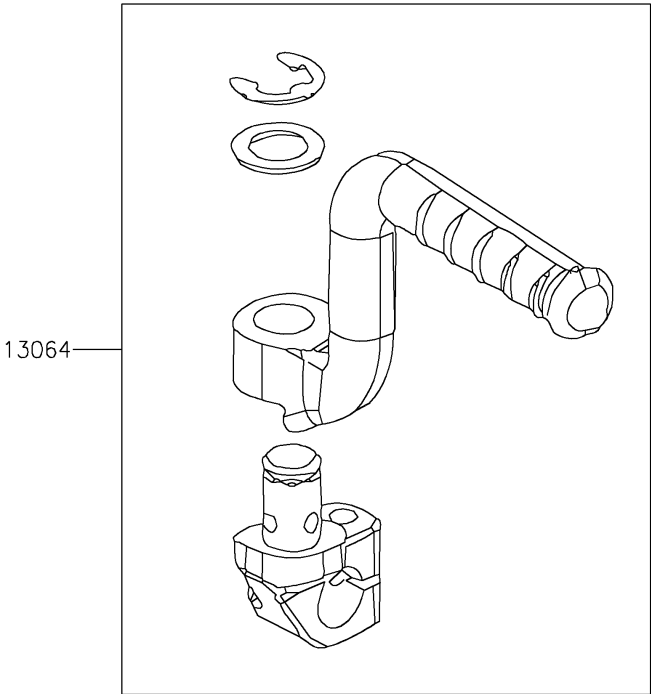

2017 KFX®90 PARTS DIAGRAM

Kickstarter Mechanism

E1340

2017 KFX®90 PARTS LIST

Kickstarter Mechanism

ITEM NAME	PART NUMBER	QUANTITY
LEVER-ASSY-KICK,PEDAL (Ref # 13064)	13064-Y002	1
BOLT,FLANGE,6X22 (Ref # 92153)	92153-Y026	1