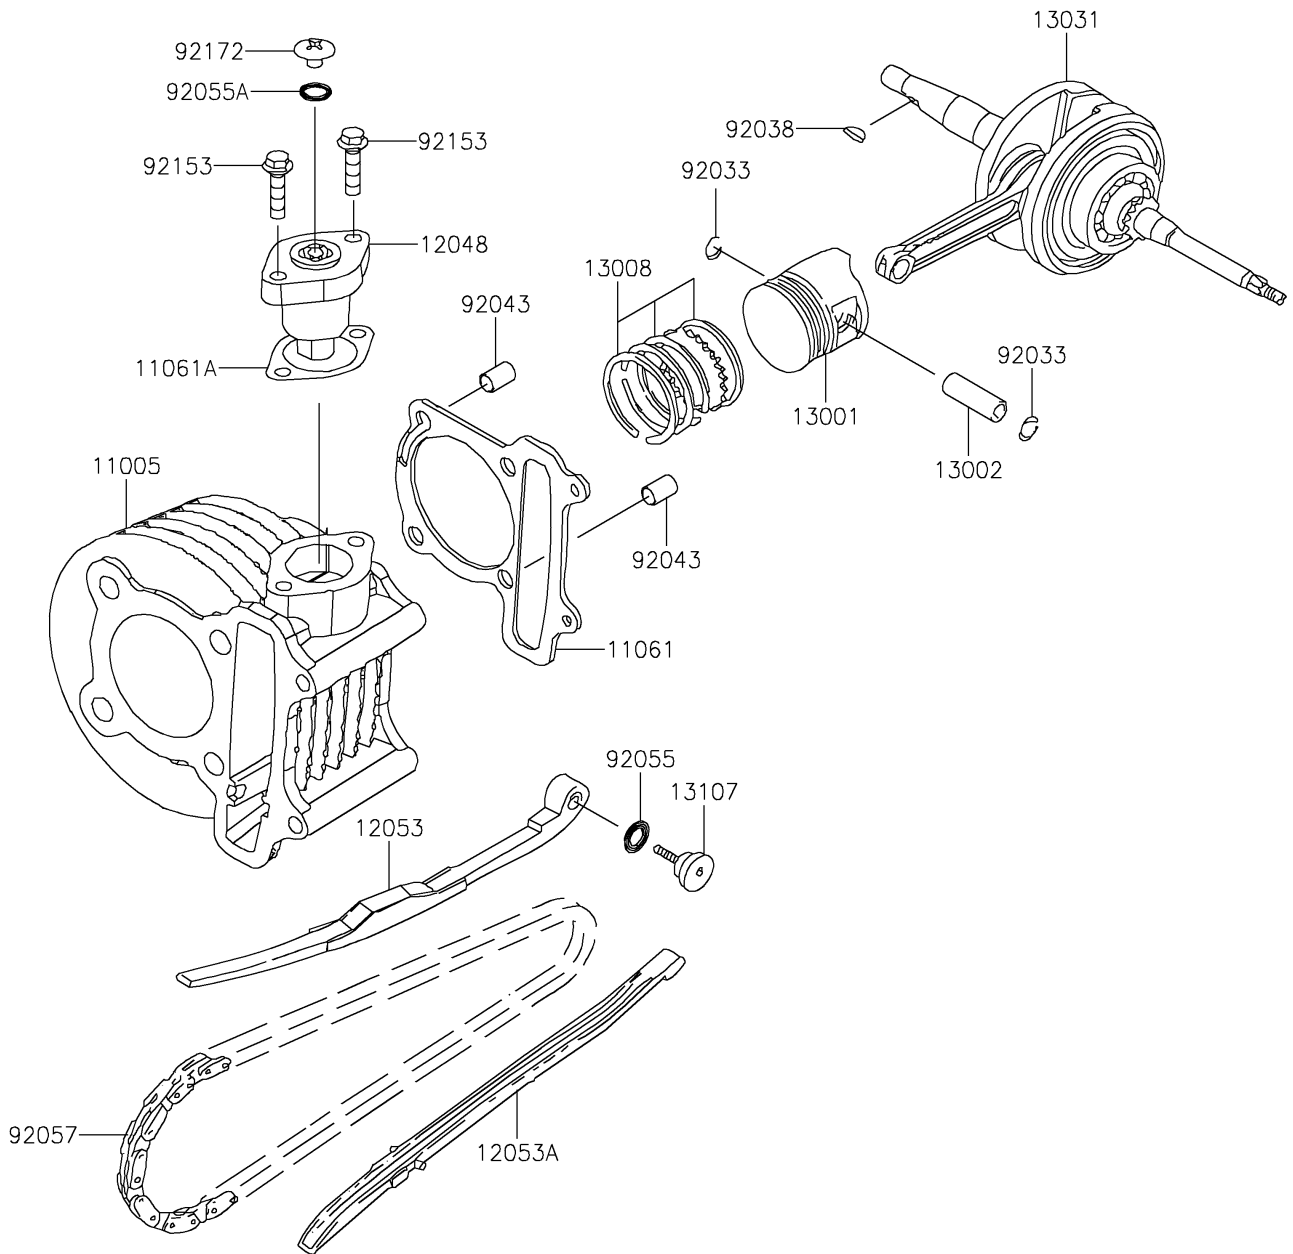

2019 KFX®90 PARTS DIAGRAM

Crankshaft/Piston(s)

E1320

2019 KFX® 90 PARTS LIST

Crankshaft/Piston(s)

ITEM NAME	PART NUMBER	QUANTITY
CYLINDER-ENGINE (Ref # 11005)	11005-Y002	1
GASKET,CYLINDER BASE (Ref # 11061)	11061-Y009	1
GASKET (Ref # 11061A)	11061-Y012	1
TENSIONER-ASSY (Ref # 12048)	12048-Y005	1
GUIDE-CHAIN,TENSIONER (Ref # 12053)	12053-Y002	1
GUIDE-CHAIN (Ref # 12053A)	12053-Y004	1
PISTON-ENGINE (Ref # 13001)	13001-Y001	1
PIN-PISTON (Ref # 13002)	13002-Y001	1
RING-SET-PISTON (Ref # 13008)	13008-Y001	1
CRANKSHAFT-COMP (Ref # 13031)	13031-Y001	1
SHAFT,CHAIN GUIDE (Ref # 13107)	13107-Y001	1
RING-SNAP (Ref # 92033)	92033-Y001	2
KEY,WOODRUFF (Ref # 92038)	92038-Y001	1
PIN,10X16 (Ref # 92043)	92043-Y013	2
RING-O,15.2X1.5 (Ref # 92055)	92055-Y003	1
RING-O,1.5X9.5 (Ref # 92055A)	92055-Y010	1
CHAIN,CAMSHAFT (Ref # 92057)	92057-Y002	1
BOLT,FLANGE,6X22 (Ref # 92153)	92153-Y003	2
SCREW,6X6 (Ref # 92172)	92172-Y002	1