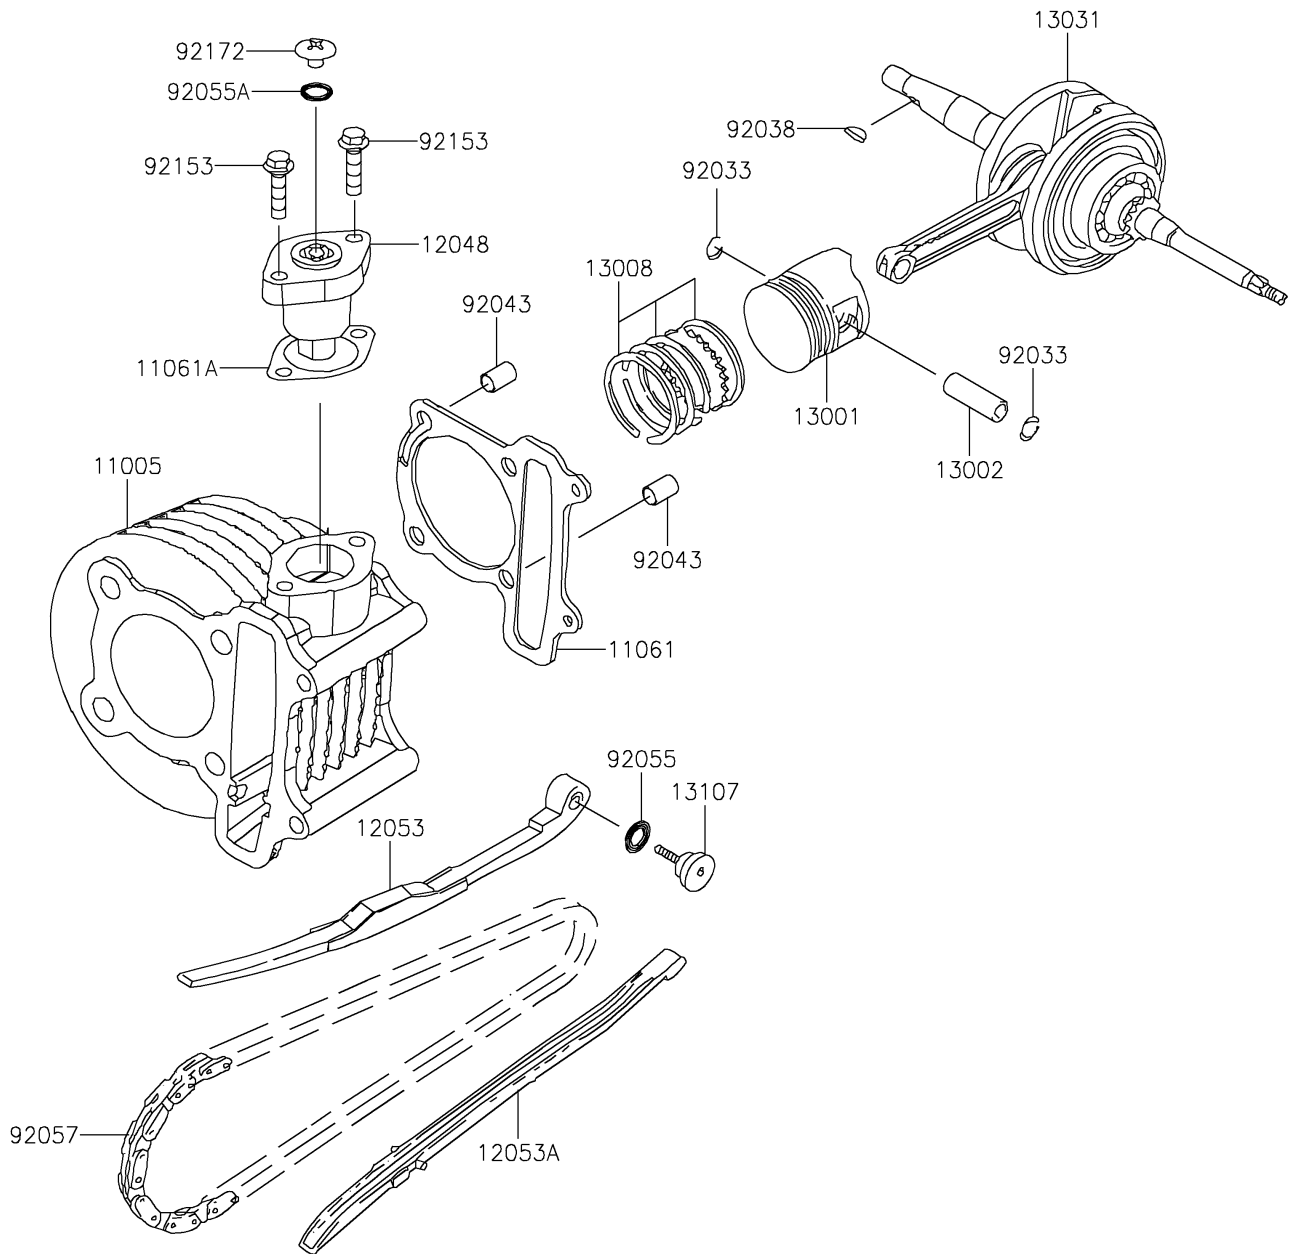

2017 KFX®90 PARTS DIAGRAM

Crankshaft/Piston(s)

E1320

2017 KFX®90 PARTS LIST

Crankshaft/Piston(s)

ITEM NAME	PART NUMBER	QUANTITY
CYLINDER-ENGINE (Ref # 11005)	11005-Y002	1
GASKET,CYLINDER BASE (Ref # 11061)	11061-Y009	1
GASKET (Ref # 11061A)	11061-Y012	1
TENSIONER-ASSY (Ref # 12048)	12048-Y005	1
GUIDE-CHAIN,TENSIONER (Ref # 12053)	12053-Y002	1
GUIDE-CHAIN (Ref # 12053A)	12053-Y004	1
PISTON-ENGINE (Ref # 13001)	13001-Y001	1
PIN-PISTON (Ref # 13002)	13002-Y001	1
RING-SET-PISTON (Ref # 13008)	13008-Y001	1
CRANKSHAFT-COMP (Ref # 13031)	13031-Y001	1
SHAFT,CHAIN GUIDE (Ref # 13107)	13107-Y001	1
RING-SNAP (Ref # 92033)	92033-Y001	1
KEY,WOODRUFF (Ref # 92038)	92038-Y001	1
PIN,10X16 (Ref # 92043)	92043-Y013	1
RING-O,15.2X1.5 (Ref # 92055)	92055-Y003	1
RING-O,1.5X9.5 (Ref # 92055A)	92055-Y010	1
CHAIN,CAMSHAFT (Ref # 92057)	92057-Y002	1
BOLT,FLANGE,6X22 (Ref # 92153)	92153-Y003	1
SCREW,6X6 (Ref # 92172)	92172-Y002	1