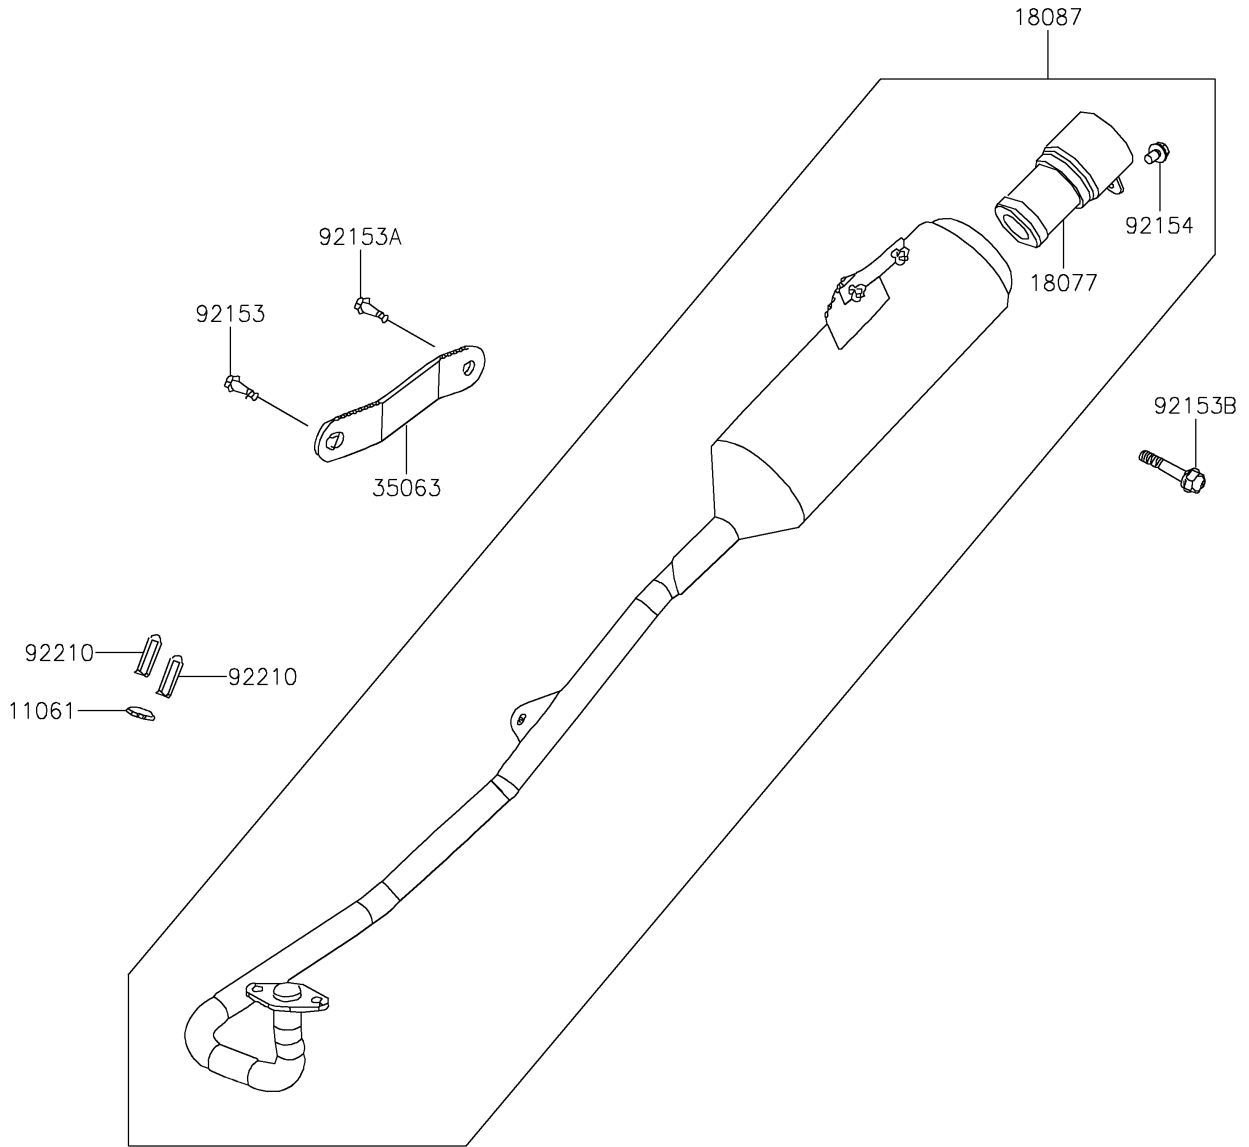

2017 KFX®90 PARTS DIAGRAM

Muffler(s)

E1140

2017 KFX® 90 PARTS LIST

Muffler(s)

ITEM NAME	PART NUMBER	QUANTITY
GASKET,EXHAUST (Ref # 11061)	11061-Y014	1
ARRESTER-SPARK (Ref # 18077)	18077-Y002	1
MUFFLER (Ref # 18087)	18087-Y004	1
STAY,MUFFLER (Ref # 35063)	35063-Y001	1
BOLT,8X28 (Ref # 92153)	92153-Y020	1
BOLT,FLANGE,8X16 (Ref # 92153A)	92153-Y032	1
BOLT,FLANGE,8X38 (Ref # 92153B)	92153-Y070	1
BOLT,FLANGE,6X10 (Ref # 92154)	92154-Y013	1
NUT,8MM (Ref # 92210)	92210-Y006	2