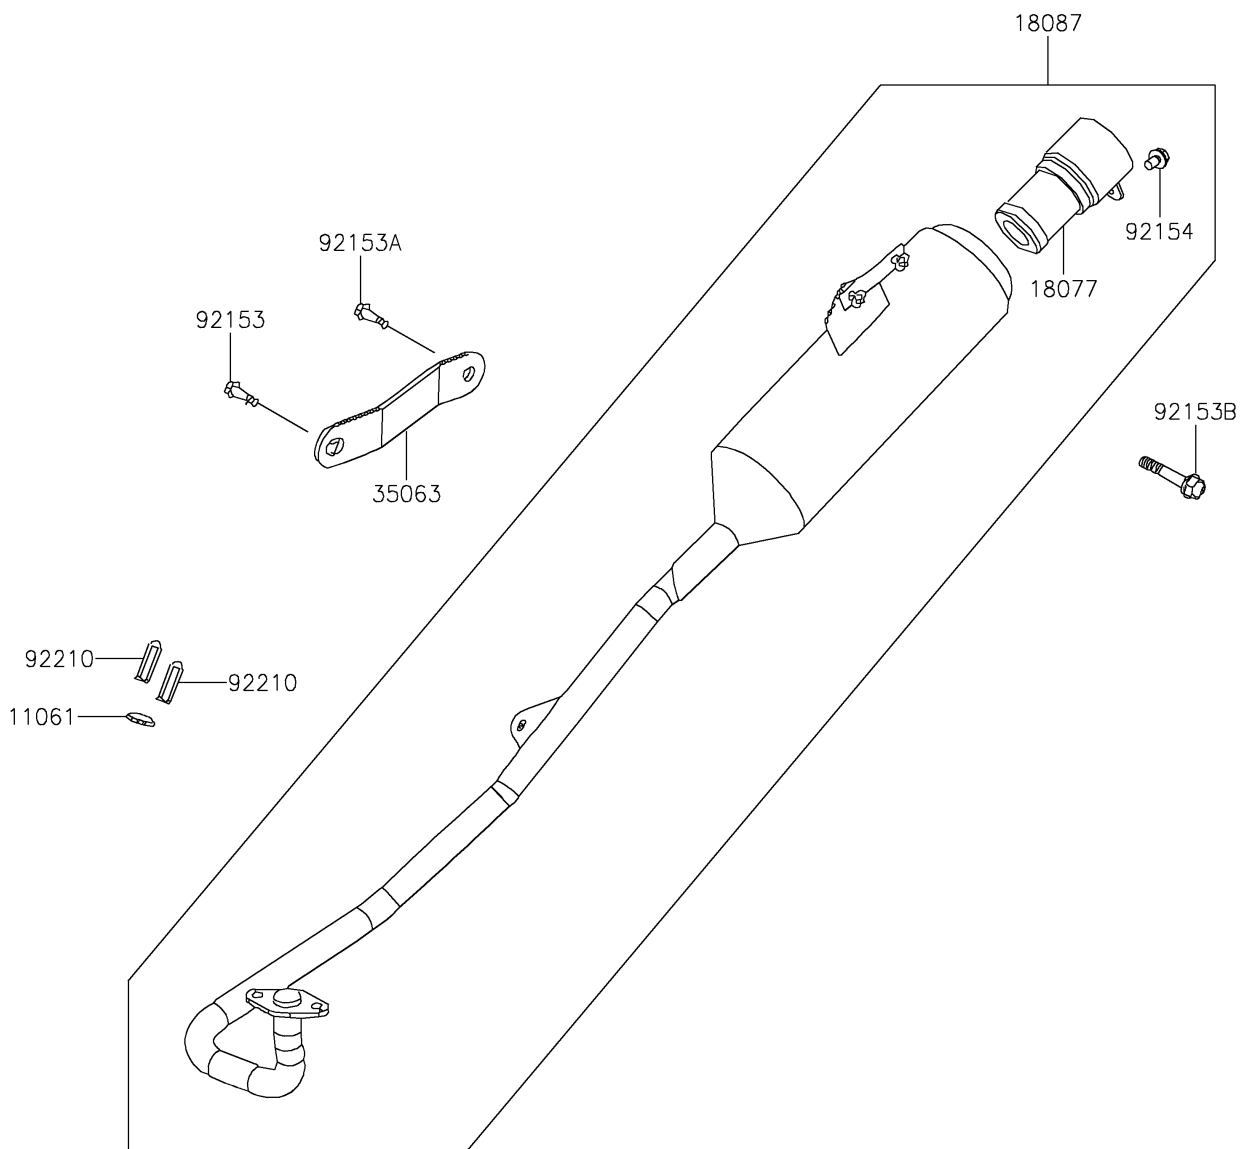

## 2017 KFX®90 PARTS DIAGRAM

Muffler(s)

E1140

## 2017 KFX®90 PARTS LIST

Muffler(s)

ITEM NAME	PART NUMBER	QUANTITY
GASKET,EXHAUST (Ref # 11061)	11061-Y014	1
ARRESTER-SPARK (Ref # 18077)	18077-Y002	1
MUFFLER (Ref # 18087)	18087-Y004	1
STAY,MUFFLER (Ref # 35063)	35063-Y001	1
BOLT,8X28 (Ref # 92153)	92153-Y020	1
BOLT,FLANGE,8X16 (Ref # 92153A)	92153-Y032	1
BOLT,FLANGE,8X38 (Ref # 92153B)	92153-Y070	1
BOLT,FLANGE,6X10 (Ref # 92154)	92154-Y013	1
NUT,8MM (Ref # 92210)	92210-Y006	1