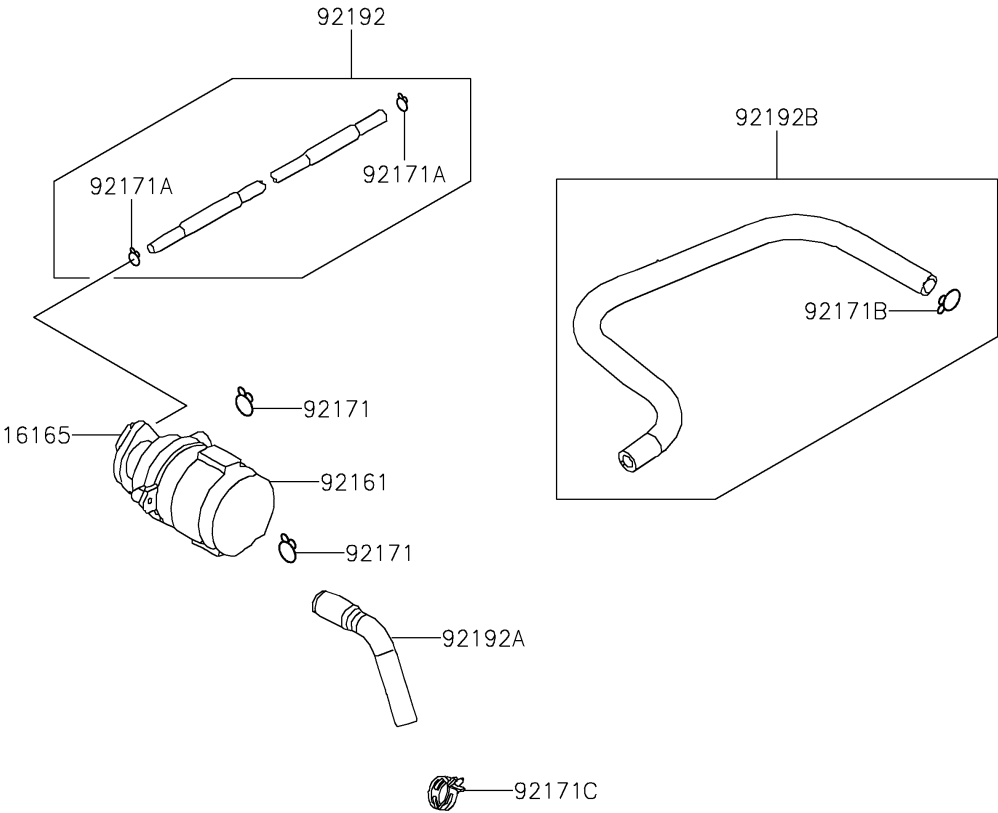

2017 KFX®90 PARTS DIAGRAM

Second Air

E1132

2017 KFX®90 PARTS LIST

Second Air

ITEM NAME	PART NUMBER	QUANTITY
SEPARATOR (Ref # 16165)	16165-Y002	1
DAMPER (Ref # 92161)	92161-Y008	1
CLAMP (Ref # 92171)	92171-Y016	1
CLAMP (Ref # 92171A)	92171-Y017	1
CLAMP (Ref # 92171B)	92171-Y020	1
CLAMP (Ref # 92171C)	92171-Y022	1
TUBE,VACUUM (Ref # 92192)	92192-Y007	1
TUBE,AICV-REED VALVE (Ref # 92192A)	92192-Y009	1
TUBE,AIR-AICV (Ref # 92192B)	92192-Y010	1