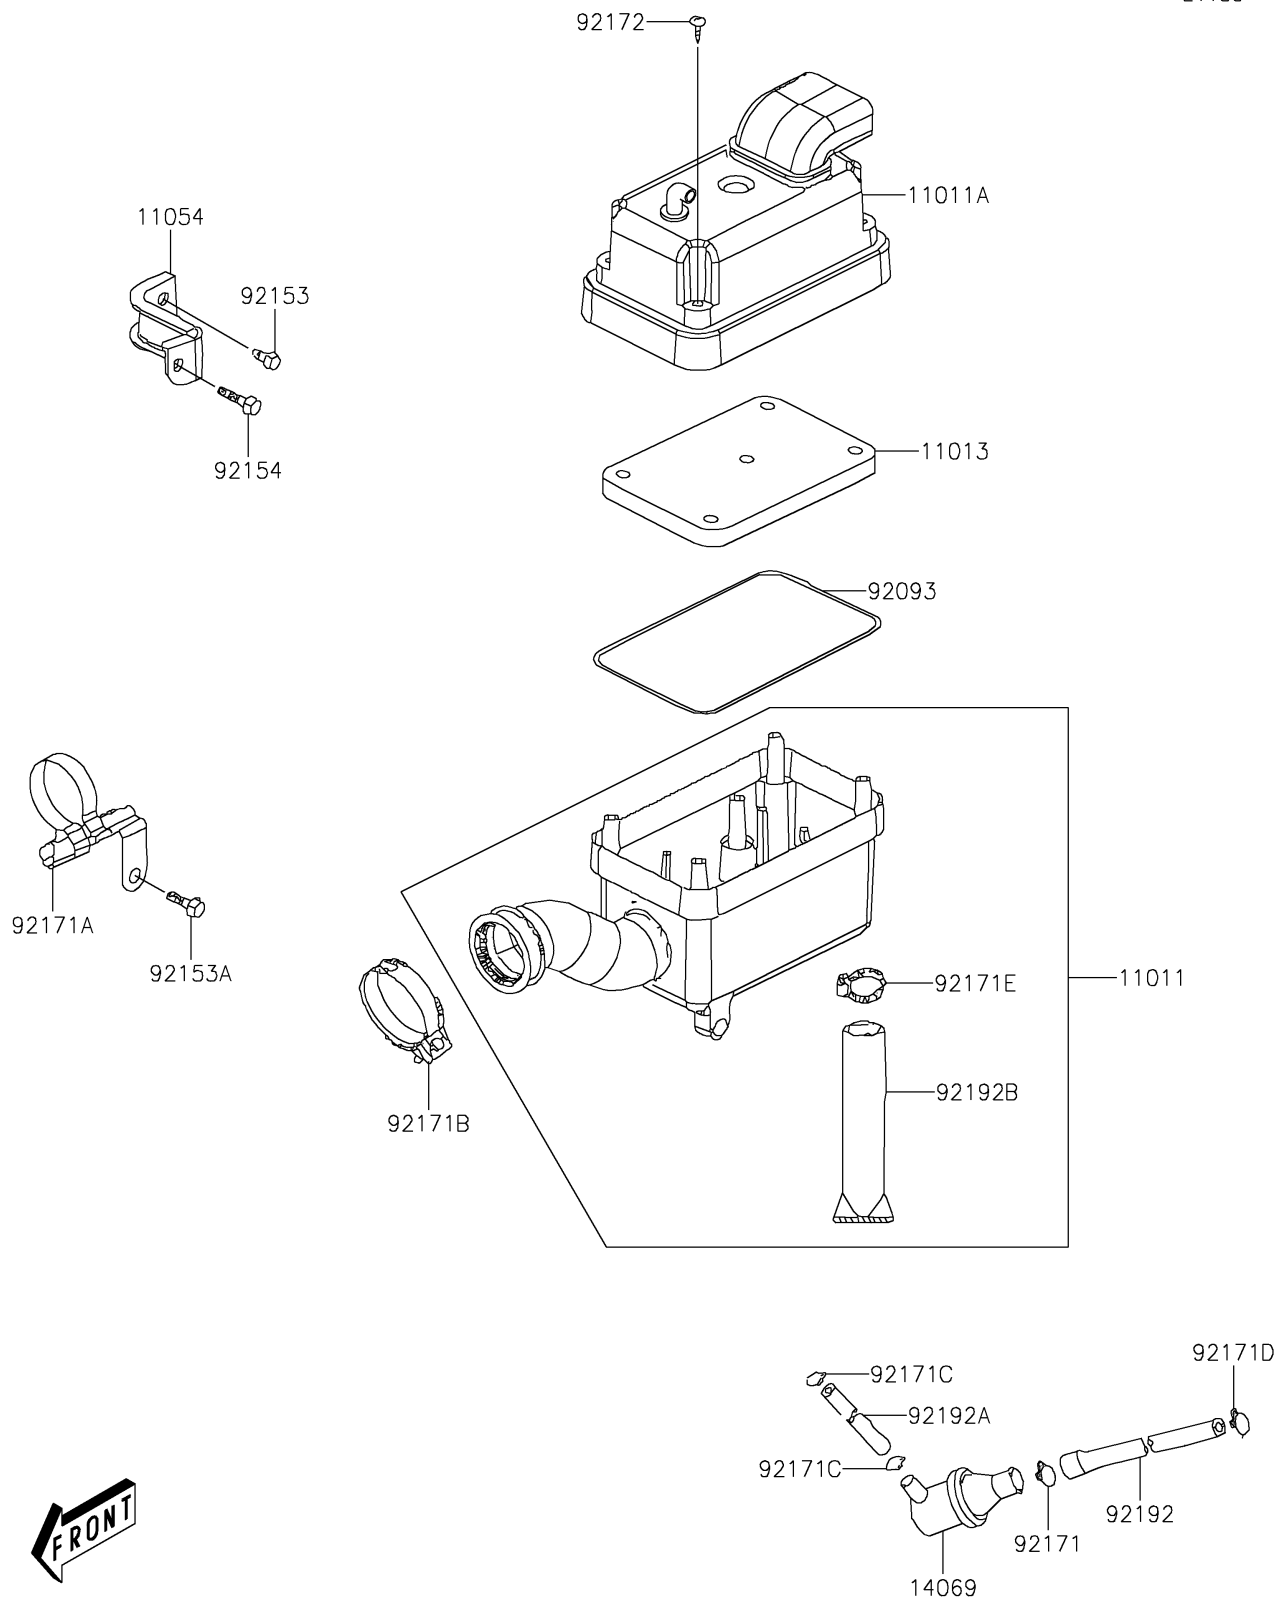

## 2017 KFX®90 PARTS DIAGRAM

Air Cleaner

E1130

## 2017 KFX®90 PARTS LIST

Air Cleaner

ITEM NAME	PART NUMBER	QUANTITY
CASE-AIR FILTER,LWR (Ref # 11011)	11011-Y001	1
CASE-AIR FILTER,UPP (Ref # 11011A)	11011-Y002	1
ELEMENT-AIR FILTER (Ref # 11013)	11013-Y001	1
BRACKET (Ref # 11054)	11054-Y002	1
BREATHER (Ref # 14069)	14069-Y001	1
SEAL,AIR FILTER (Ref # 92093)	92093-Y002	1
BOLT,FLANGE,6X12 (Ref # 92153)	92153-Y023	1
BOLT,FLANGE,6X22 (Ref # 92153A)	92153-Y026	1
BOLT,FLANGE,6X30 (Ref # 92154)	92154-Y147	1
CLAMP (Ref # 92171)	92171-Y003	1
CLAMP (Ref # 92171A)	92171-Y007	1
CLAMP (Ref # 92171B)	92171-Y008	1
CLAMP (Ref # 92171C)	92171-Y012	1
CLAMP (Ref # 92171D)	92171-Y014	1
CLAMP (Ref # 92171E)	92171-Y015	1
SCREW,5X20 (Ref # 92172)	92172-Y018	1
TUBE (Ref # 92192)	92192-Y001	1
TUBE (Ref # 92192A)	92192-Y002	1
TUBE,DRAIN (Ref # 92192B)	92192-Y004	1