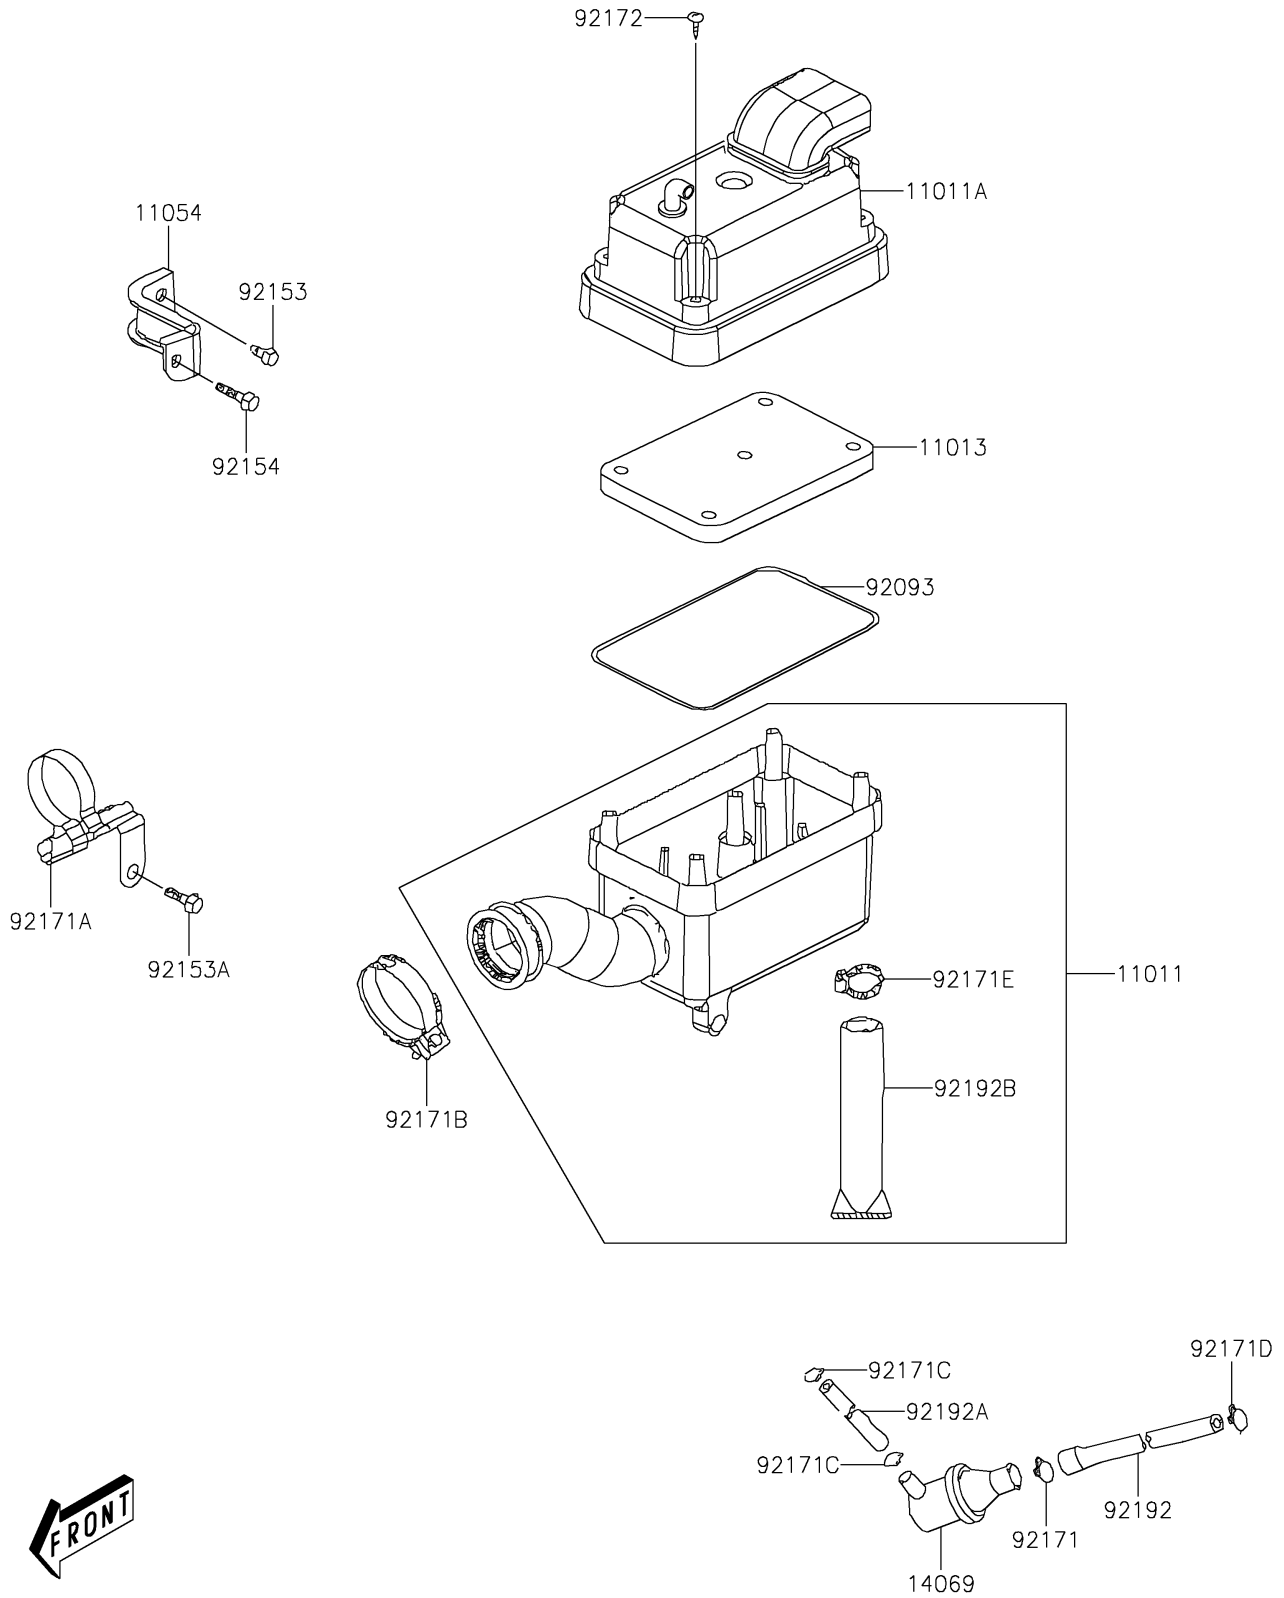

# 2017 KFX®90 PARTS DIAGRAM

Air Cleaner

E1130

## 2017 KFX®90 PARTS LIST

### Air Cleaner

ITEM NAME	PART NUMBER	QUANTITY
CASE-AIR FILTER,LWR (Ref # 11011)	11011-Y001	1
CASE-AIR FILTER,UPP (Ref # 11011A)	11011-Y002	1
ELEMENT-AIR FILTER (Ref # 11013)	11013-Y001	1
BRACKET (Ref # 11054)	11054-Y002	1
BREATHER (Ref # 14069)	14069-Y001	1
SEAL,AIR FILTER (Ref # 92093)	92093-Y002	1
BOLT,FLANGE,6X12 (Ref # 92153)	92153-Y023	1
BOLT,FLANGE,6X22 (Ref # 92153A)	92153-Y026	1
BOLT,FLANGE,6X30 (Ref # 92154)	92154-Y147	1
CLAMP (Ref # 92171)	92171-Y003	1
CLAMP (Ref # 92171A)	92171-Y007	1
CLAMP (Ref # 92171B)	92171-Y008	1
CLAMP (Ref # 92171C)	92171-Y012	2
CLAMP (Ref # 92171D)	92171-Y014	1
CLAMP (Ref # 92171E)	92171-Y015	1
SCREW,5X20 (Ref # 92172)	92172-Y018	5
TUBE (Ref # 92192)	92192-Y001	1
TUBE (Ref # 92192A)	92192-Y002	1
TUBE,DRAIN (Ref # 92192B)	92192-Y004	1