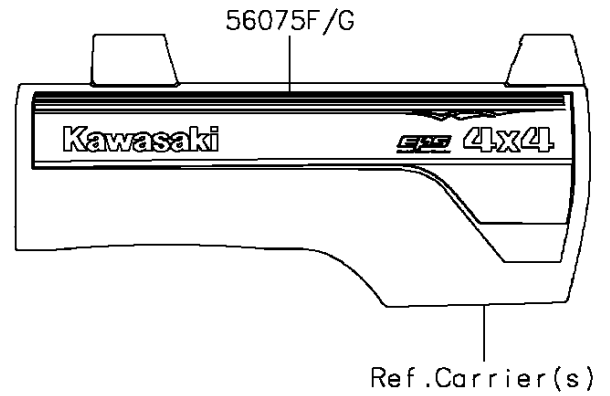

2016 MULE PRO-FXT™ RANCH EDITION

PARTS DIAGRAM

Decals

F2861

2016 MULE PRO-FXT™ RANCH EDITION

Kawasaki
Let the Good Times Roll®

PARTS LIST

Decals

ITEM NAME	PART NUMBER	QUANTITY
MARK,RANCH EDITION (Ref # 56054)	56054-1816	2
MARK,FR FENDER,MULE PRO-FXT (Ref # 56054A)	56054-1830	2
PATTERN,FR FENDER,LH (Ref # 56075)	56075-0760	1
PATTERN,FR FENDER,RH (Ref # 56075A)	56075-0761	1
PATTERN,SIDE GUARD,LH,FR (Ref # 56075B)	56075-2098	1
PATTERN,SIDE GUARD,RH,FR (Ref # 56075C)	56075-2099	1
PATTERN,SIDE GUARD,LH,RR (Ref # 56075D)	56075-2100	1
PATTERN,SIDE GUARD,RH,RR (Ref # 56075E)	56075-2101	1
PATTERN,CARRIER PANEL,LH (Ref # 56075F)	56075-2102	1
PATTERN,CARRIER PANEL,RH (Ref # 56075G)	56075-2103	1