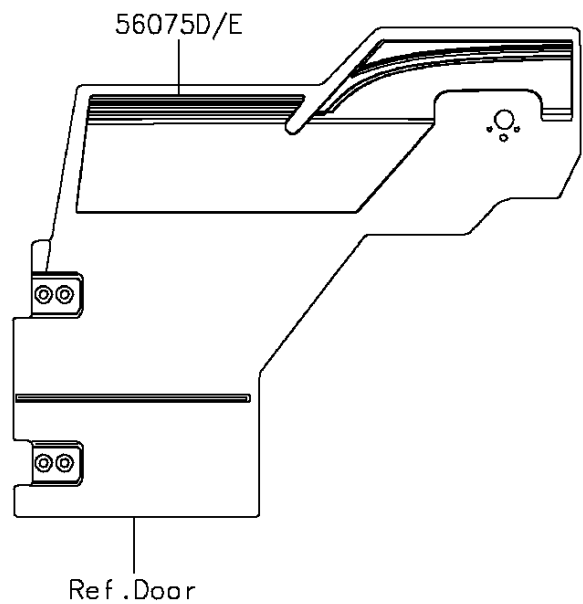

2016 MULE PRO-FXT™ RANCH EDITION

PARTS DIAGRAM

Decals

F2861

2016 MULE PRO-FXT™ RANCH EDITION

Kawasaki
Let the Good Times Roll®

PARTS LIST

Decals

ITEM NAME	PART NUMBER	QUANTITY
MARK,RANCH EDITION (Ref # 56054)	56054-1816	2
MARK,FR FENDER,MULE PRO-FXT (Ref # 56054A)	56054-1830	2
PATTERN,FR FENDER,LH (Ref # 56075)	56075-0760	1
PATTERN,FR FENDER,RH (Ref # 56075A)	56075-0761	1
PATTERN,SIDE GUARD,LH,FR (Ref # 56075B)	56075-2098	1
PATTERN,SIDE GUARD,RH,FR (Ref # 56075C)	56075-2099	1
PATTERN,SIDE GUARD,LH,RR (Ref # 56075D)	56075-2100	1
PATTERN,SIDE GUARD,RH,RR (Ref # 56075E)	56075-2101	1
PATTERN,CARRIER PANEL,LH (Ref # 56075F)	56075-2102	1
PATTERN,CARRIER PANEL,RH (Ref # 56075G)	56075-2103	1