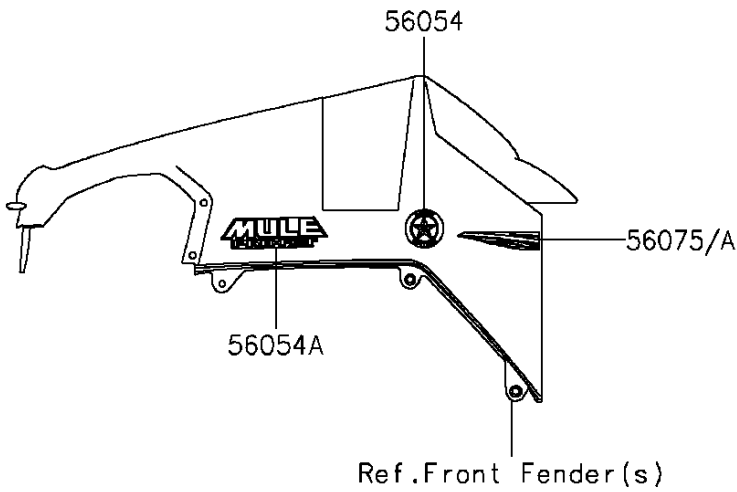

2016 MULE PRO-FXT™ RANCH EDITION

PARTS DIAGRAM

Decals

F2861

2016 MULE PRO-FXT™ RANCH EDITION

Kawasaki
Let the Good Times Roll®

PARTS LIST

Decals

ITEM NAME	PART NUMBER	QUANTITY
MARK,RANCH EDITION (Ref # 56054)	56054-1816	2
MARK,FR FENDER,MULE PRO-FXT (Ref # 56054A)	56054-1830	2
PATTERN,FR FENDER,LH (Ref # 56075)	56075-0760	1
PATTERN,FR FENDER,RH (Ref # 56075A)	56075-0761	1
PATTERN,SIDE GUARD,LH,FR (Ref # 56075B)	56075-2098	1
PATTERN,SIDE GUARD,RH,FR (Ref # 56075C)	56075-2099	1
PATTERN,SIDE GUARD,LH,RR (Ref # 56075D)	56075-2100	1
PATTERN,SIDE GUARD,RH,RR (Ref # 56075E)	56075-2101	1
PATTERN,CARRIER PANEL,LH (Ref # 56075F)	56075-2102	1
PATTERN,CARRIER PANEL,RH (Ref # 56075G)	56075-2103	1