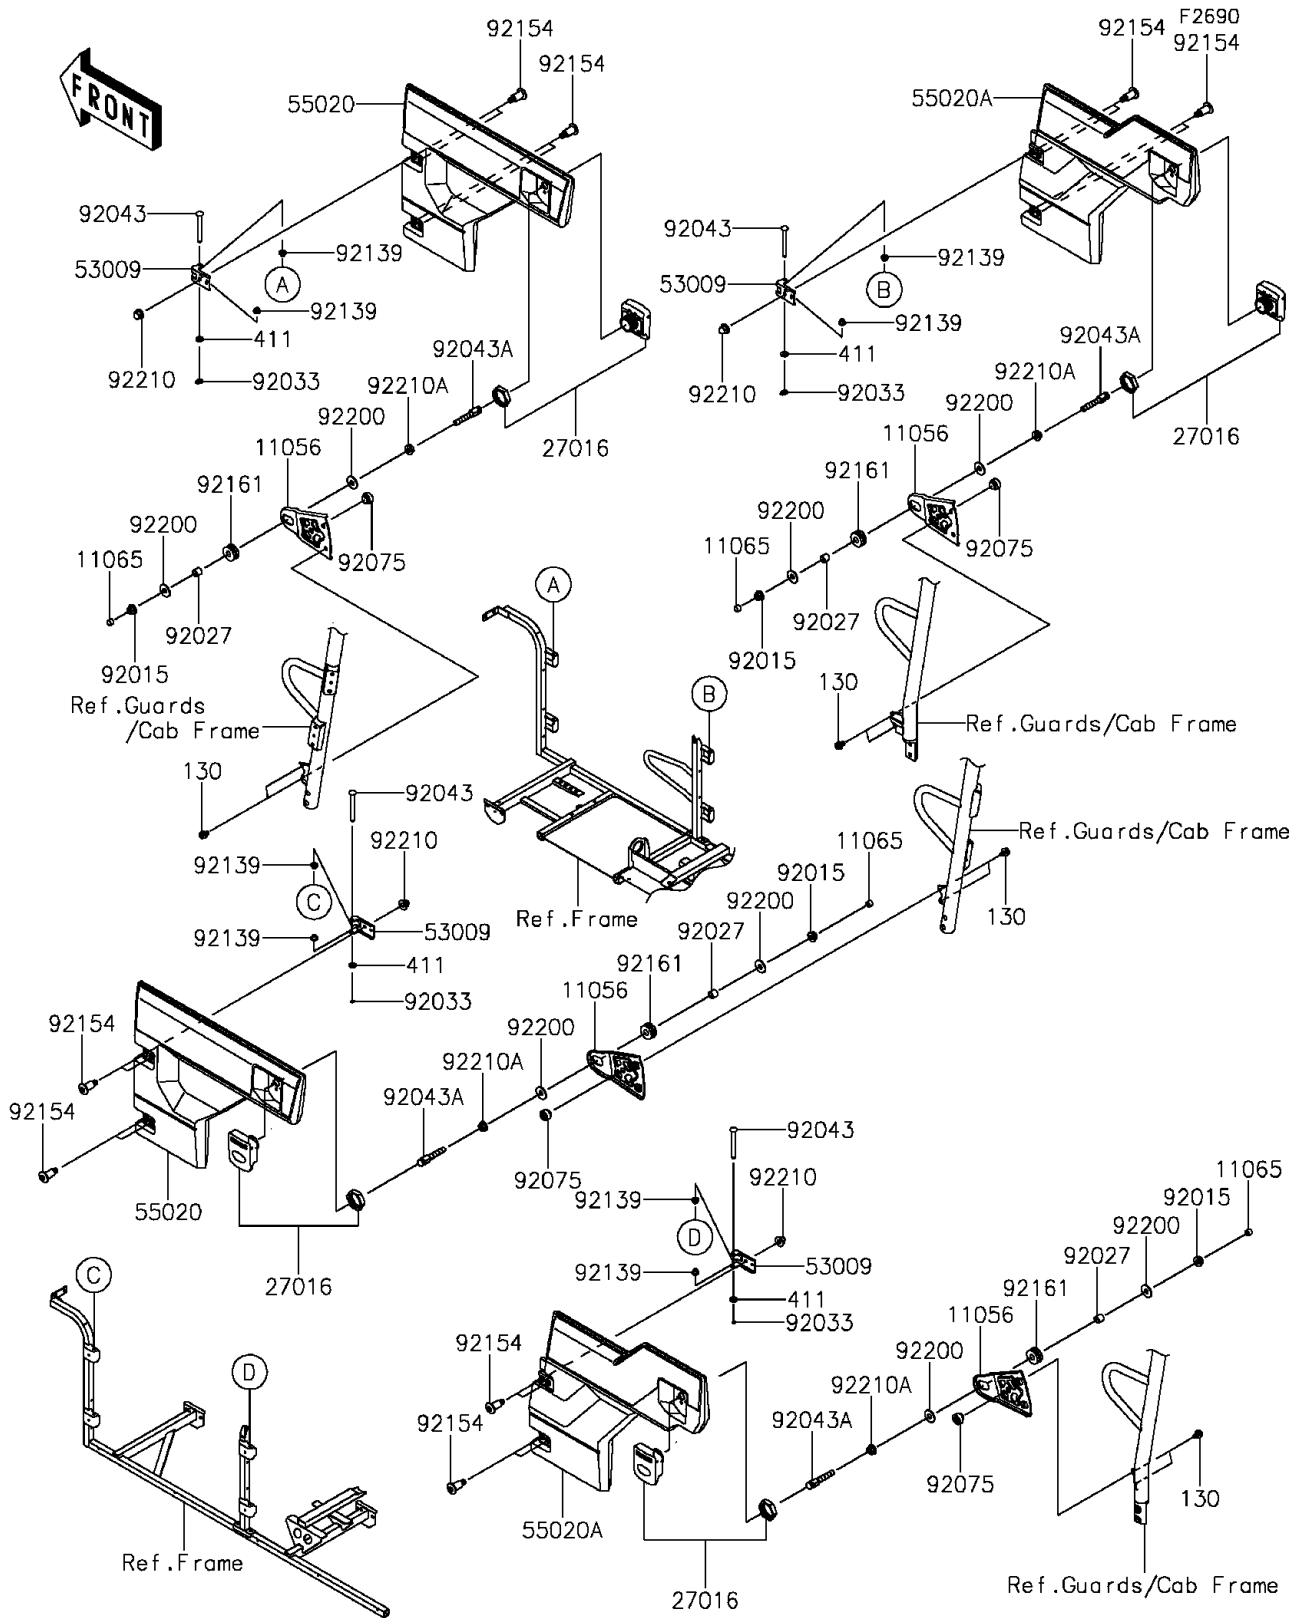

## PARTS DIAGRAM

### Door

## PARTS LIST

### Door

ITEM NAME	PART NUMBER	QUANTITY
BRACKET,DOOR GUARD (Ref # 11056)	11056-2856	4
CAP (Ref # 11065)	11065-7504	4
BOLT-FLANGED,6X10 (Ref # 130)	130BA0610	8
LOCK-ASSY (Ref # 27016)	27016-0083	4
WASHER-PLAIN,6MM (Ref # 411)	411AB0600	8
HINGE (Ref # 53009)	53009-0303	8
GUARD,FR,F.BLACK (Ref # 55020)	55020-0936-6Z	2
GUARD,RR,F.BLACK (Ref # 55020A)	55020-0937-6Z	2
NUT,8MM (Ref # 92015)	92015-1432	4
COLLAR,8.8X12X10.7 (Ref # 92027)	92027-102	4
RING-SNAP (Ref # 92033)	92033-0719	8
PIN,6X56 (Ref # 92043)	92043-0743	8
PIN,DOOR LOCK (Ref # 92043A)	92043-0788	4
DAMPER (Ref # 92075)	92075-1598	4
BUSHING,6X8X6 (Ref # 92139)	92139-0709	16
BOLT,SOCKET,8X30 (Ref # 92154)	92154-1369	16
DAMPER,10X26X11.5 (Ref # 92161)	92161-1691	4
WASHER,8.5X23X1.6 (Ref # 92200)	92200-1156	8
NUT,CAP,8MM (Ref # 92210)	92210-0488	16
NUT,FLANGED,8MM (Ref # 92210A)	92210-0555	4