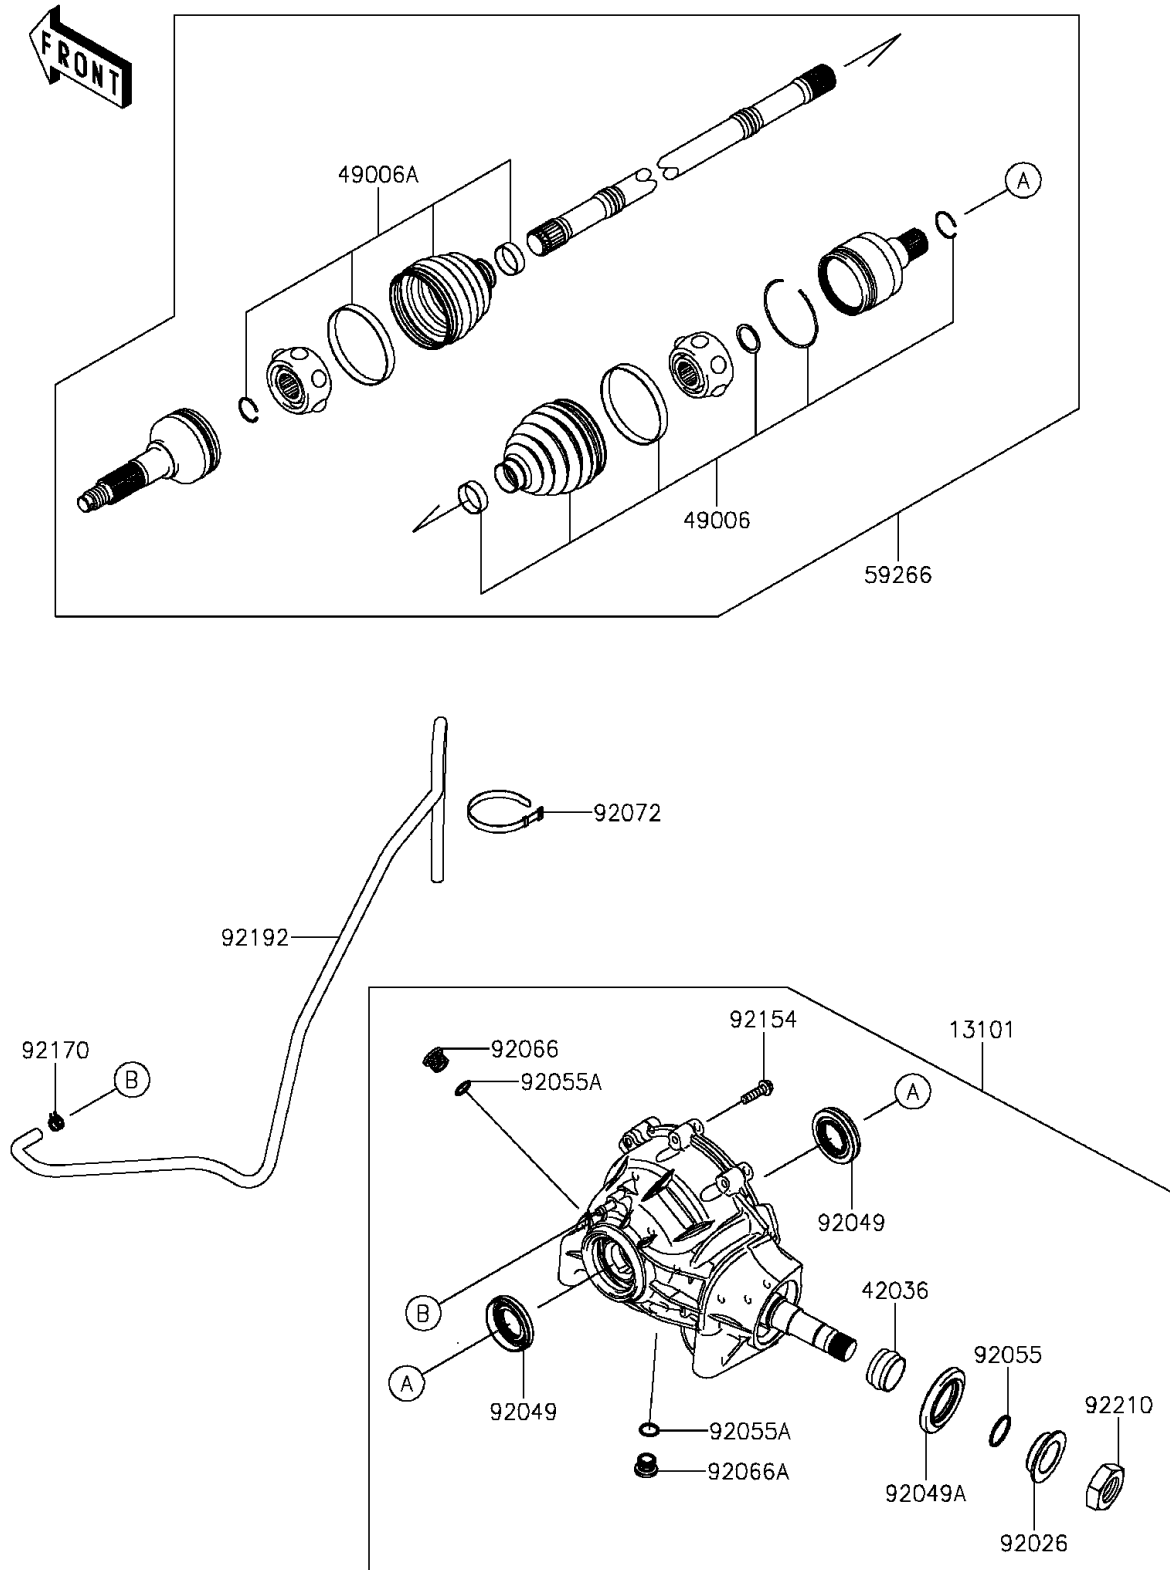

2016 MULE PRO-FXT™ RANCH EDITION

PARTS DIAGRAM

Drive Shaft-Front

E3136

2016 MULE PRO-FXT™ RANCH EDITION

Kawasaki
Let the Good Times Roll®

PARTS LIST

Drive Shaft-Front

ITEM NAME	PART NUMBER	QUANTITY
GEAR-ASSY,FRONT DIFFERENTIAL (Ref # 13101)	13101-0662	1
SLEEVE (Ref # 42036)	42036-0741	1
BOOT,INSIDE (Ref # 49006)	49006-0578	2
BOOT,OUTSIDE (Ref # 49006A)	49006-0584	2
JOINT-BALL,FR (Ref # 59266)	59266-0710	2
SPACER (Ref # 92026)	92026-0776	1
SEAL-OIL,33X60X7 (Ref # 92049)	92049-0760	2
SEAL-OIL,44X72X7 (Ref # 92049A)	92049-0766	1
RING-O (Ref # 92055)	92055-0788	1
RING-O,15.3X2.2 (Ref # 92055A)	92055-0830	2
PLUG (Ref # 92066)	92066-0777	1
PLUG (Ref # 92066A)	92066-0778	1
BAND,L=186 (Ref # 92072)	92072-056	1
BOLT,FLANGED,8X30 (Ref # 92154)	92154-1370	10
CLAMP (Ref # 92170)	92170-2082	1
TUBE,BREATHER (Ref # 92192)	92192-1341	1
NUT (Ref # 92210)	92210-0894	1