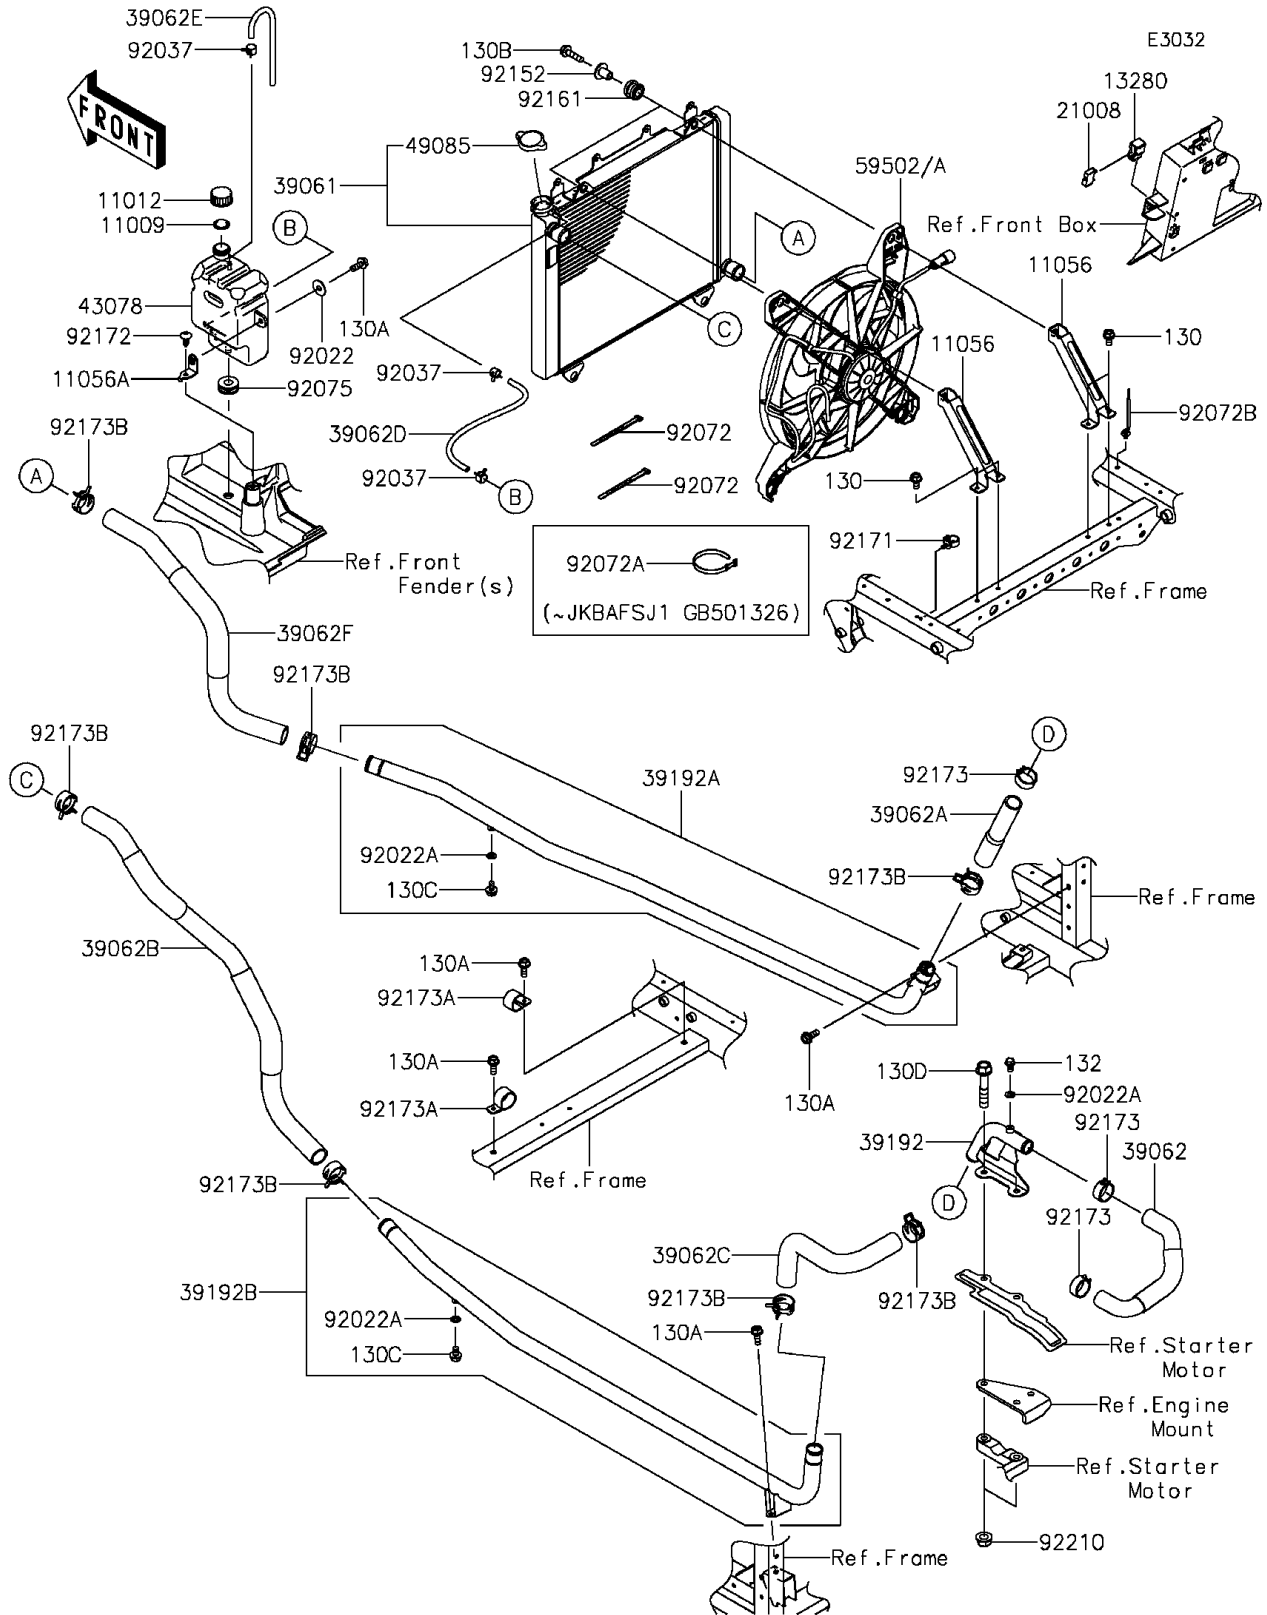

2016 MULE PRO-FXT™ RANCH EDITION

PARTS DIAGRAM

Radiator

2016 MULE PRO-FXT™ RANCH EDITION

Kawasaki
Let the Good Times Roll®

PARTS LIST

Radiator

ITEM NAME	PART NUMBER	QUANTITY
GASKET,RESERVOIR TANK CAP (Ref # 11009)	11009-1145	1
CAP (Ref # 11012)	11012-1084	1
BRACKET,RADIATOR (Ref # 11056)	11056-2833	2
BRACKET,RESERVOIR (Ref # 11056A)	11056-3856	1
HOLDER,BREAKER (Ref # 13280)	13280-0082	1
BREAKER,RAD. FAN,20A (Ref # 21008)	21008-0554	1
RADIATOR-ASSY (Ref # 39061)	39061-0706	1
HOSE-COOLING (Ref # 39062)	39062-0647	1
HOSE-COOLING,ENGINE IN (Ref # 39062A)	39062-0648	1
HOSE-COOLING,RADIATOR IN (Ref # 39062B)	39062-0650	1
HOSE-COOLING,ENGINE OUT (Ref # 39062C)	39062-0651	1
HOSE-COOLING,RAD.-RESERVOIR (Ref # 39062D)	39062-0657	1
HOSE-COOLING,OVER FLOW (Ref # 39062E)	39062-0696	1
HOSE-COOLING,RADIATOR OUT (Ref # 39062F)	39062-0697	1
PIPE-WATER (Ref # 39192)	39192-0573	1
PIPE-WATER,RH (Ref # 39192A)	39192-0574	1
PIPE-WATER,LH (Ref # 39192B)	39192-0575	1
RESERVOIR (Ref # 43078)	43078-0571	1
CAP-ASSY-PRESSURE (Ref # 49085)	49085-0005	1
FAN-ASSY (Ref # 59502)	59502-0566	1
FAN-ASSY (Ref # 59502A)	59502-0609	1
WASHER,PLAIN,6MM (Ref # 92022)	92022-165	1
WASHER,6.2X11X1 (Ref # 92022A)	92022-304	3
CLAMP,TUBE (Ref # 92037)	92037-1461	3
BAND,L=123 (Ref # 92072)	92072-030	2
BAND,L=186 (Ref # 92072A)	92072-056	1
BAND (Ref # 92072B)	92072-1414	1
DAMPER (Ref # 92075)	92075-1185	1
COLLAR (Ref # 92152)	92152-1512	4