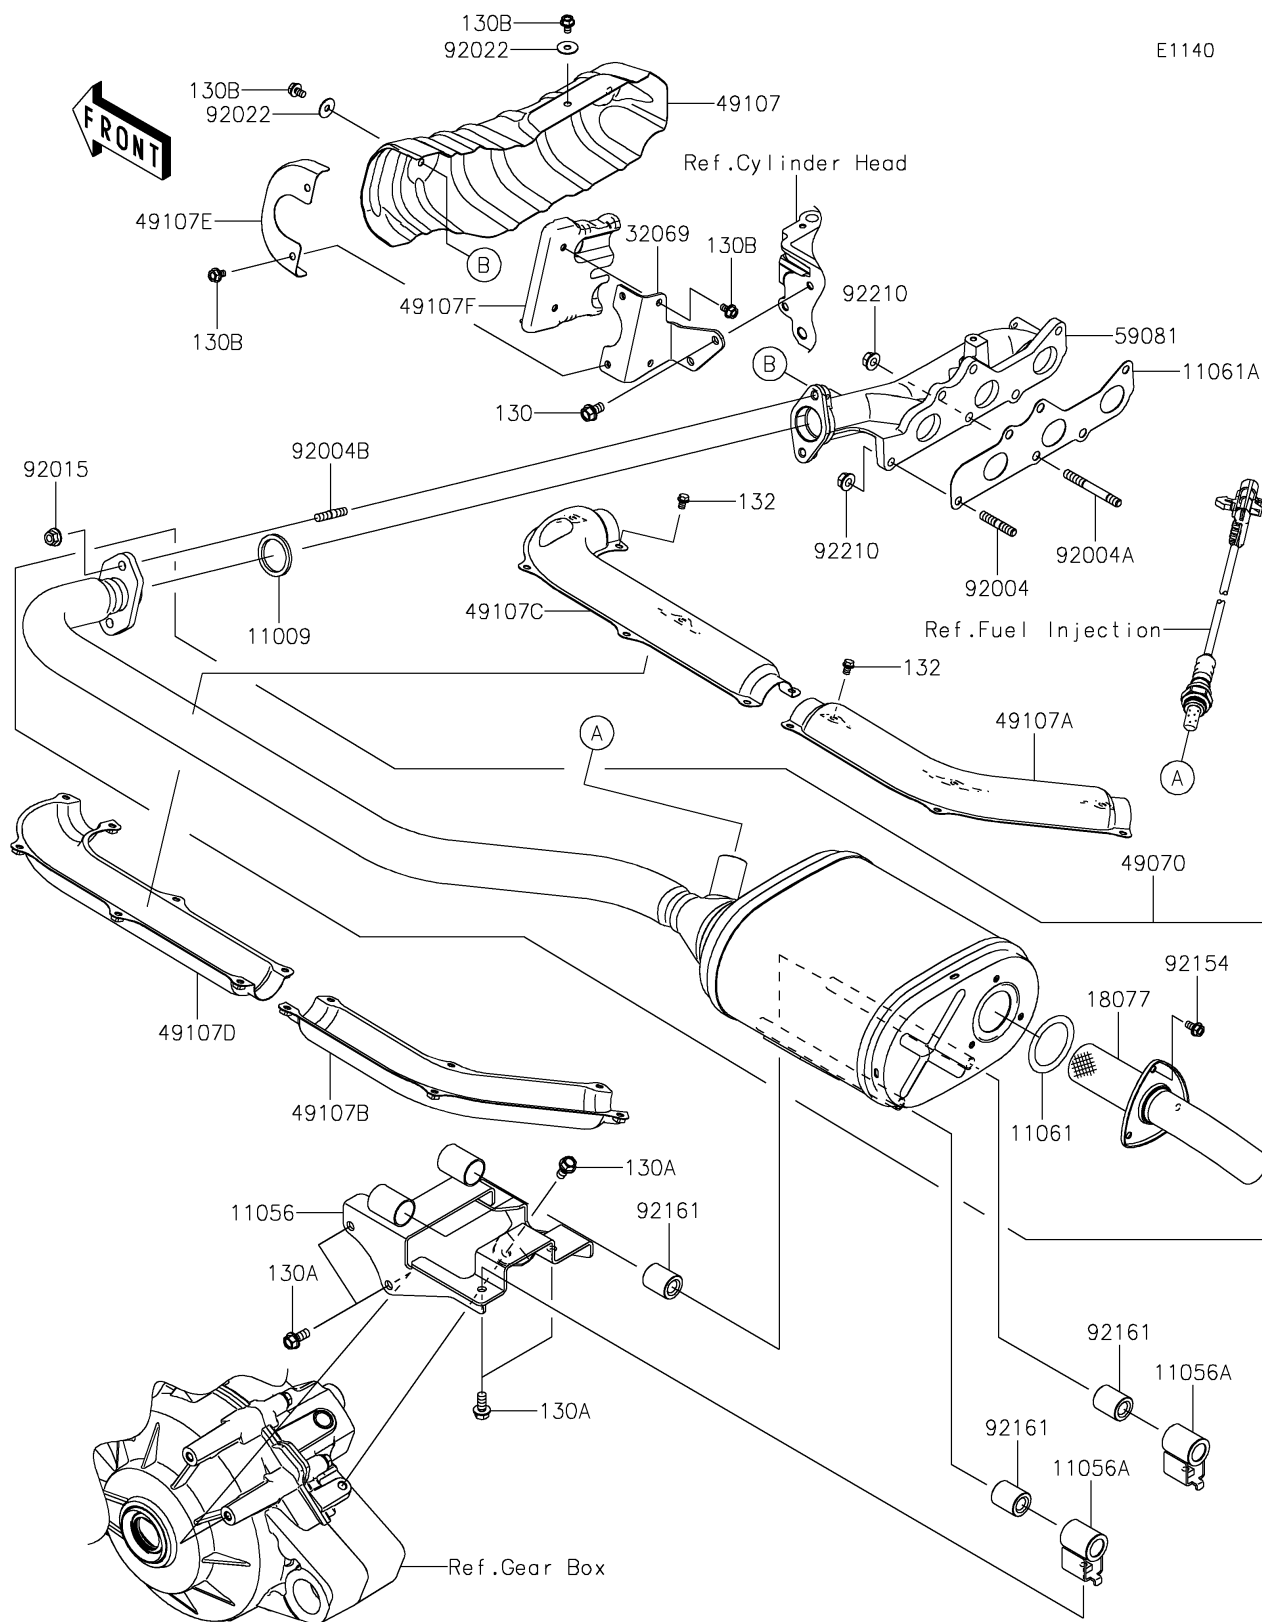

2016 MULE PRO-FXT™ RANCH EDITION

PARTS DIAGRAM

Muffler(s)