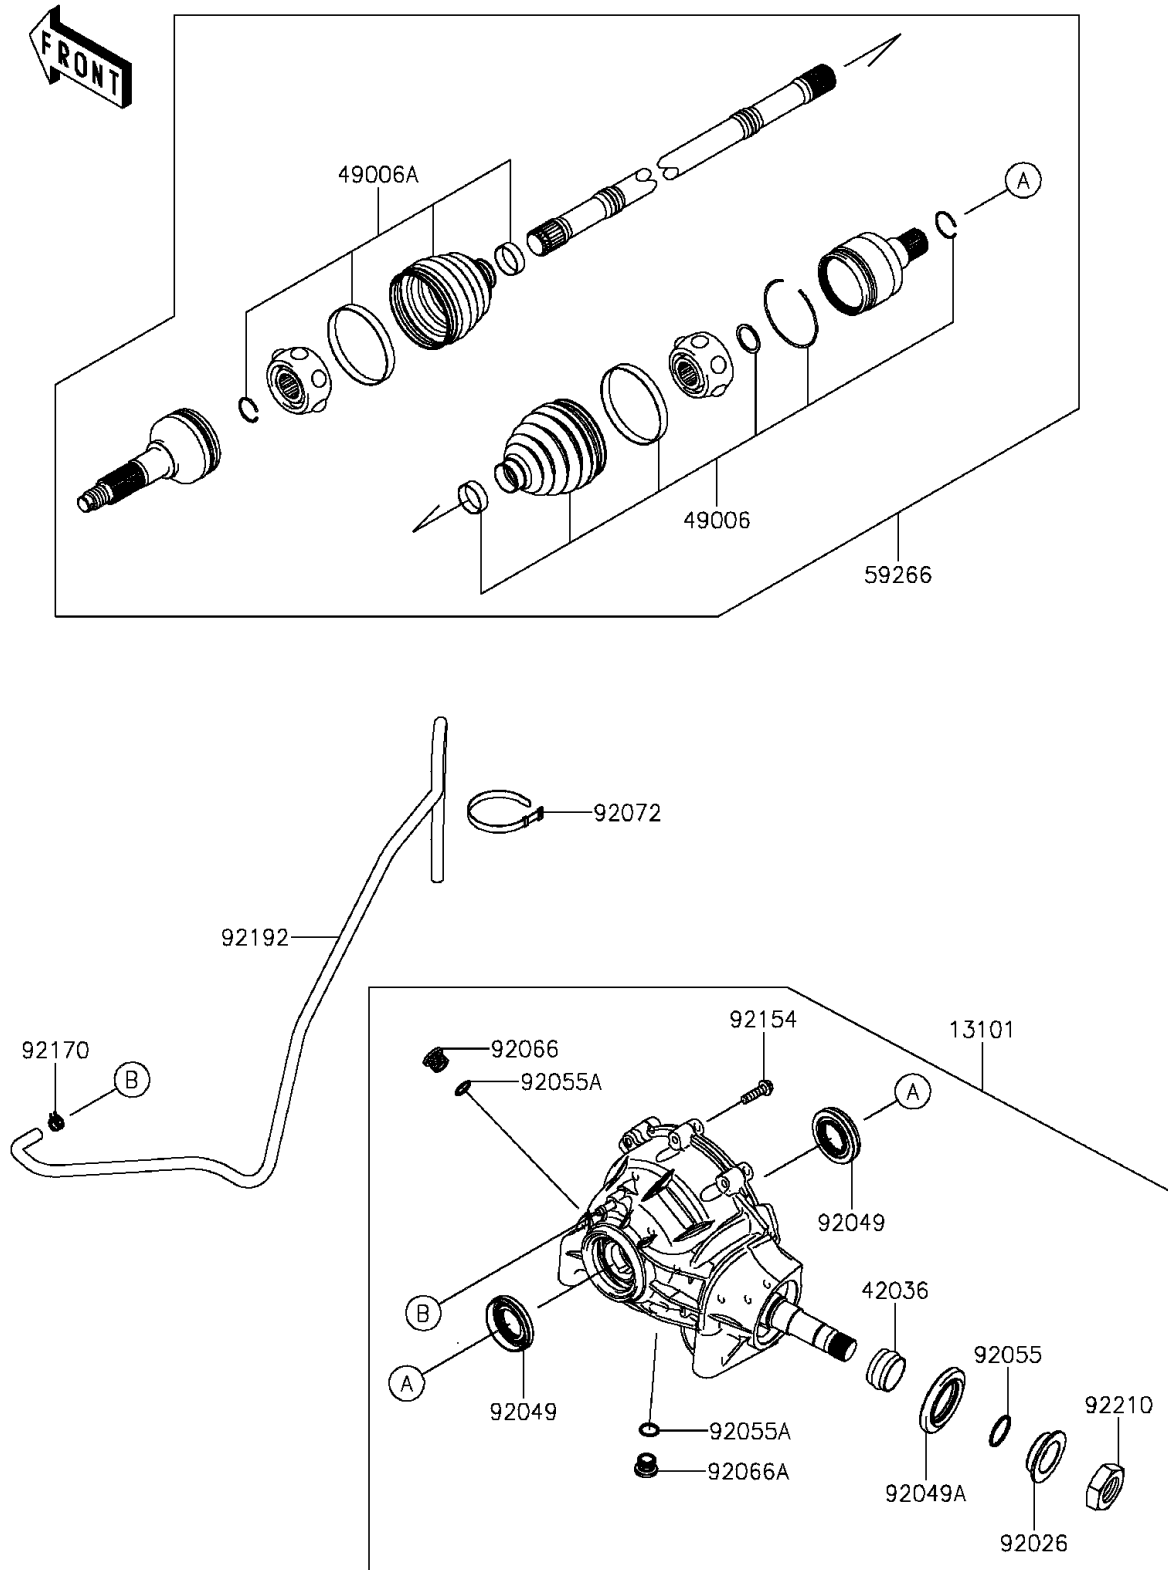

2016 MULE PRO-FX™ EPS LE

PARTS DIAGRAM

Drive Shaft-Front

E3136

2016 MULE PRO-FX™ EPS LE

PARTS LIST

Drive Shaft-Front

ITEM NAME

PART NUMBER

QUANTITY
