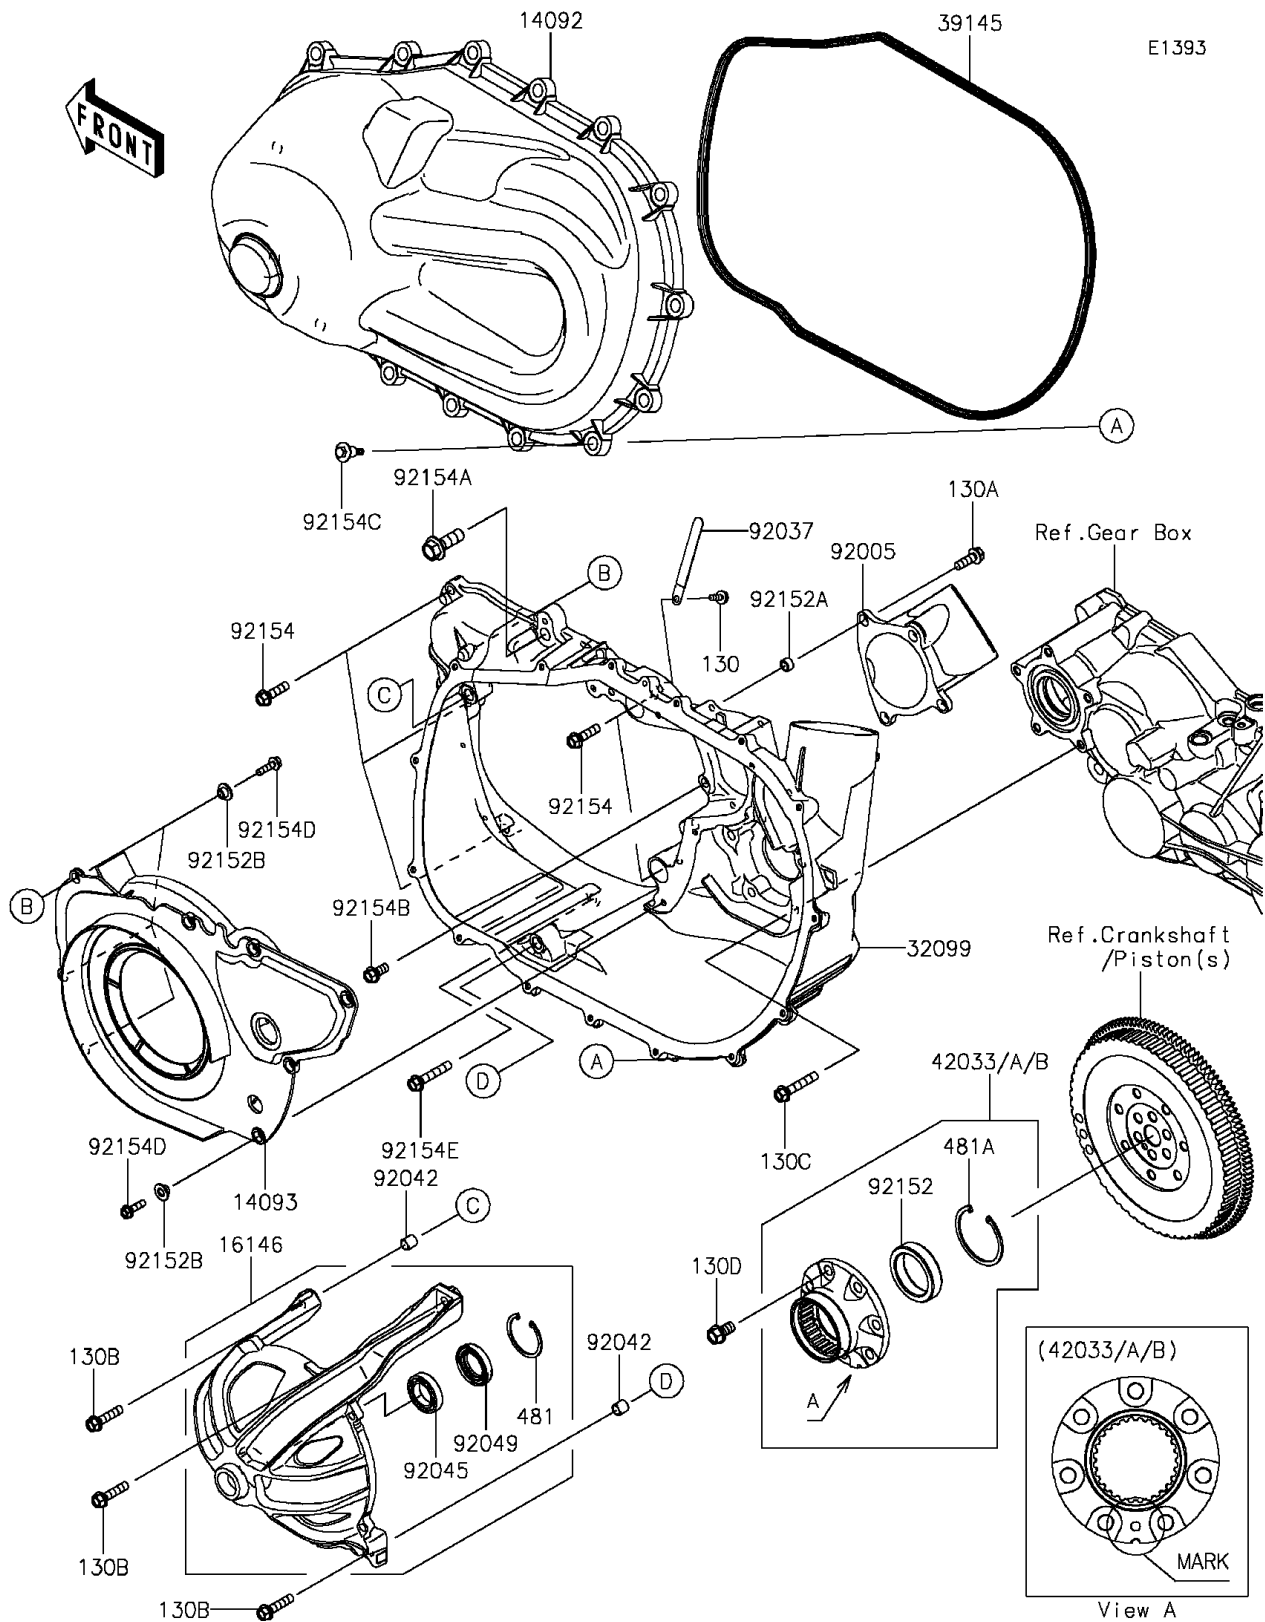

2016 MULE PRO-FX™ EPS LE

PARTS DIAGRAM

Converter Cover

2016 MULE PRO-FX™ EPS LE

PARTS LIST

Converter Cover

ITEM NAME	PART NUMBER	QUANTITY
BOLT-FLANGED,6X14 (Ref # 130)	130BA0614	1
BOLT-FLANGED,8X25 (Ref # 130A)	130BA0825	4
BOLT-FLANGED,8X35 (Ref # 130B)	130BA0835	3
BOLT-FLANGED,8X45 (Ref # 130C)	130BA0845	5
BOLT-FLANGED,10X18 (Ref # 130D)	130CA1018	7
COVER,CVT (Ref # 14092)	14092-1202	1
COVER (Ref # 14093)	14093-0050	1
COVER-ASSY (Ref # 16146)	16146-0734	1
CASE,CVT (Ref # 32099)	32099-0746	1
TRIM-SEAL (Ref # 39145)	39145-0047	1
COUPLING-ASSY,B MARK,WHITE (Ref # 42033)	42033-0582	1
COUPLING-ASSY,A MARK,BLUE (Ref # 42033A)	42033-0583	1
COUPLING-ASSY,C MARK,YELLOW (Ref # 42033B)	42033-0584	1
CIRCLIP-TYPE-C,45MM (Ref # 481)	481J4500	1
CIRCLIP (Ref # 481A)	481J6200	1
FITTING,INTAKE (Ref # 92005)	92005-0762	1
CLAMP (Ref # 92037)	92037-1993	1
PIN,DOWEL,12X14 (Ref # 92042)	92042-031	2
BEARING-BALL,#6905 (Ref # 92045)	92045-036	1
SEAL-OIL,HTC 28X45X8 (Ref # 92049)	92049-0767	1
COLLAR (Ref # 92152)	92152-1822	1
COLLAR,8.8X12.3X6.9 (Ref # 92152A)	92152-1853	4
COLLAR (Ref # 92152B)	92152-1931	8
BOLT,FLANGED,8X30 (Ref # 92154)	92154-0850	5
BOLT,FLANGED,12X35 (Ref # 92154A)	92154-1337	1
BOLT,FLANGED,8X18 (Ref # 92154B)	92154-1386	1
BOLT,CVT COVER (Ref # 92154C)	92154-1522	15
BOLT,FLANGED,6X22 (Ref # 92154D)	92154-1525	8
BOLT,FLANGED,8X45 (Ref # 92154E)	92154-1526	1