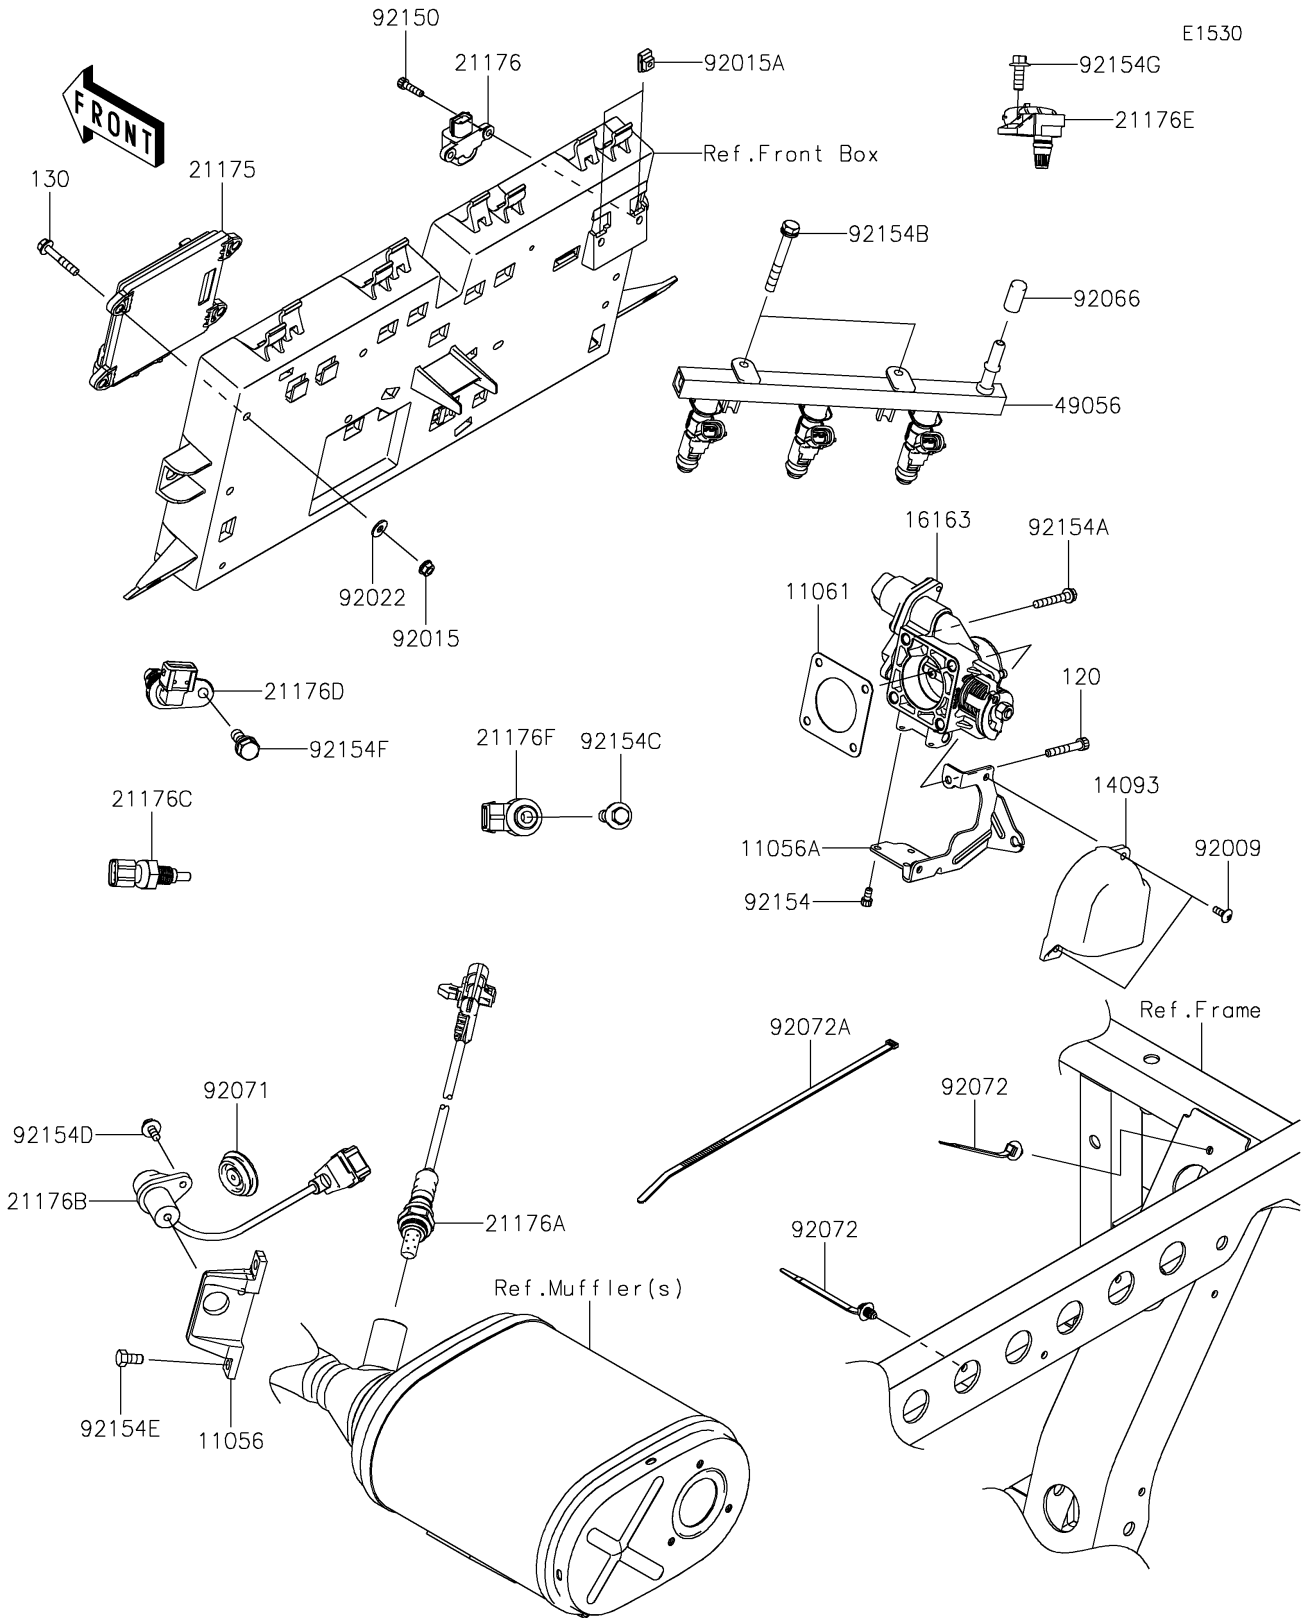

2016 MULE PRO-FX™ EPS PARTS DIAGRAM

Fuel Injection

2016 MULE PRO-FX™ EPS PARTS LIST

Fuel Injection

ITEM NAME	PART NUMBER	QUANTITY
BRACKET,CRANKSHAFT POSITION (Ref # 11056)	11056-2680	1
BRACKET,THROTTLE CABLE (Ref # 11056A)	11056-7495	1
GASKET,THROTTLE (Ref # 11061)	11061-0954	1
BOLT-SOCKET,6X40 (Ref # 120)	120CA0640	1
BOLT-FLANGED,6X35 (Ref # 130)	130BA0635	4
COVER,THROTTLE (Ref # 14093)	14093-0043	1
THROTTLE-ASSY (Ref # 16163)	16163-0816	1
CONTROL UNIT-ELECTRONIC,DFI (Ref # 21175)	21175-0893	1
SENSOR,VEHICLE-DOWN (Ref # 21176)	21176-0026	1
SENSOR,OXYGEN (Ref # 21176A)	21176-0773	1
SENSOR,CRANKSHAFT POSITION (Ref # 21176B)	21176-0795	1
SENSOR,WATER TEMP (Ref # 21176C)	21176-0796	1
SENSOR,CAMSHAFT POSITION (Ref # 21176D)	21176-0797	1
SENSOR,AIR INTAKE TEMP (Ref # 21176E)	21176-0798	1
SENSOR,EXPLOSION (Ref # 21176F)	21176-0799	1
PIPE-INJECTION (Ref # 49056)	49056-0038	1
SCREW,5X14,WHITE (Ref # 92009)	92009-1366	2
NUT,FLANGED,6MM (Ref # 92015)	92015-1367	4
NUT,5MM (Ref # 92015A)	92015-1627	2
WASHER (Ref # 92022)	92022-2247	4
PLUG (Ref # 92066)	92066-0810	1
GROMMET (Ref # 92071)	92071-0730	1
BAND (Ref # 92072)	92072-1414	2
BAND,L=292.1 (Ref # 92072A)	92072-3509	3
BOLT,SOCKET,5X20 (Ref # 92150)	92150-1019	2
BOLT,SOCKET,5X10 (Ref # 92154)	92154-1396	3
BOLT,6X38 (Ref # 92154A)	92154-1589	3
BOLT,6X50 (Ref # 92154B)	92154-1591	2
BOLT,FLANGED,8X30 (Ref # 92154C)	92154-1592	1

2016 MULE PRO-FX™ EPS PARTS LIST

Fuel Injection

ITEM NAME	PART NUMBER	QUANTITY
BOLT,FLANGED,6X12 (Ref # 92154D)	92154-1593	1
BOLT,6X12 (Ref # 92154E)	92154-1594	2
BOLT,8X16 (Ref # 92154F)	92154-1595	1
BOLT,FLANGED,6X16 (Ref # 92154G)	92154-1596	1