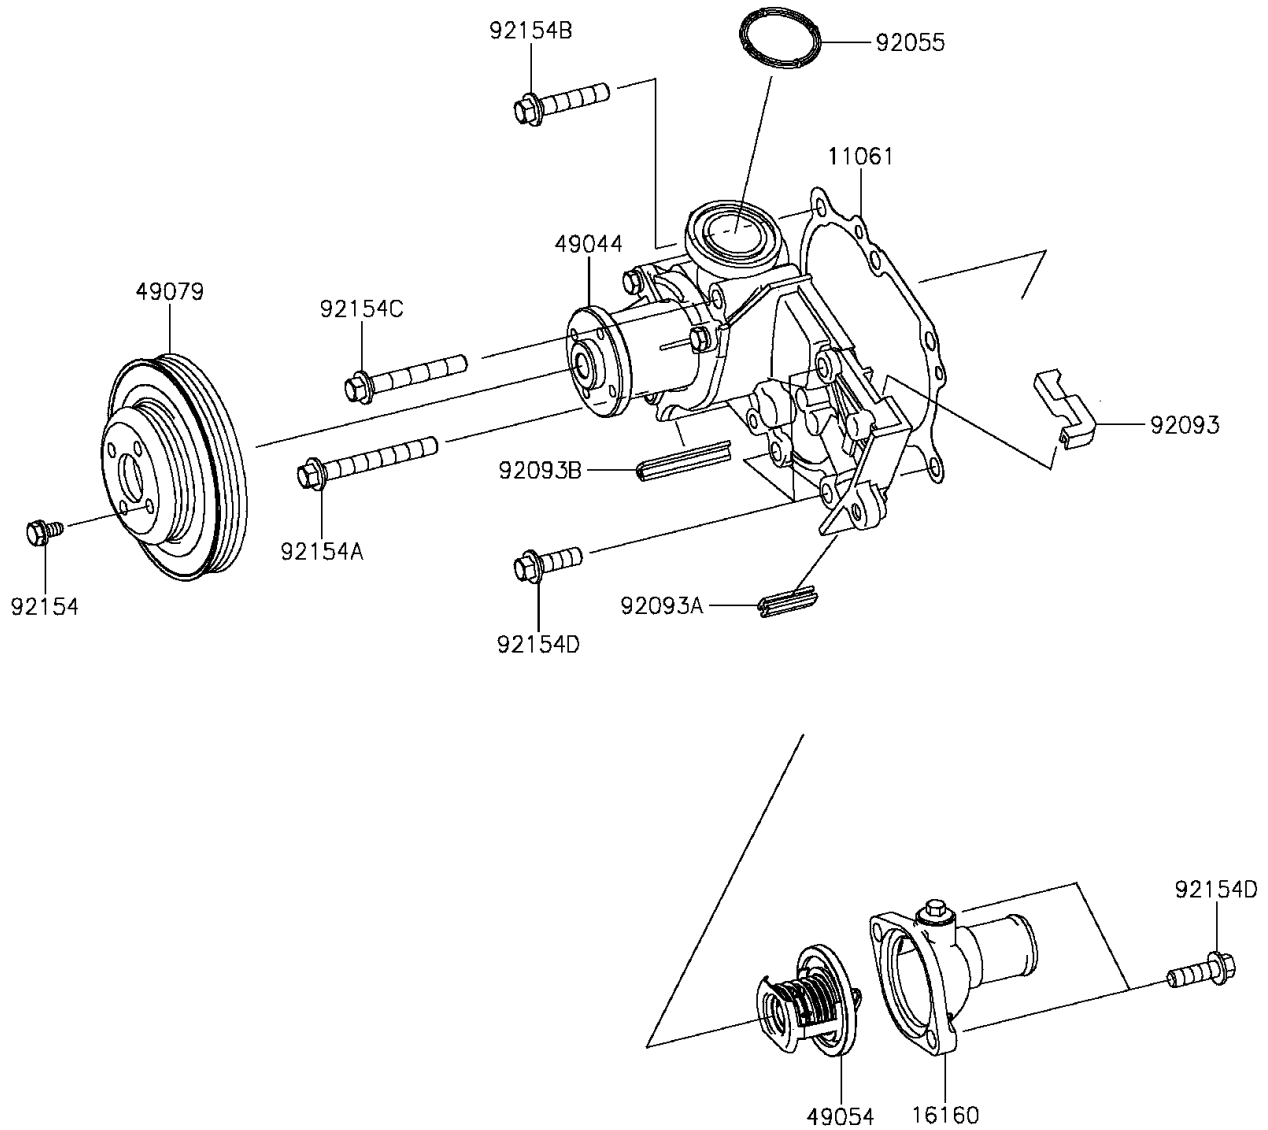

2016 MULE PRO-FX™

PARTS DIAGRAM

Water Pump

E3031

2016 MULE PRO-FX™

PARTS LIST

Water Pump

ITEM NAME	PART NUMBER	QUANTITY
GASKET,WATER PUMP (Ref # 11061)	11061-0955	1
BODY,THERMOSTAT HOUSING (Ref # 16160)	16160-0744	1
PUMP-WATER (Ref # 49044)	49044-0014	1
THERMOSTAT (Ref # 49054)	49054-0007	1
PULLEY-BELT (Ref # 49079)	49079-0022	1
RING-O (Ref # 92055)	92055-0825	1
SEAL (Ref # 92093)	92093-0638	1
SEAL (Ref # 92093A)	92093-0639	1
SEAL (Ref # 92093B)	92093-0640	1
BOLT,6X12 (Ref # 92154)	92154-1598	4
BOLT,FLANGED,8X65 (Ref # 92154A)	92154-1599	1
BOLT,FLANGED,8X40 (Ref # 92154B)	92154-1600	1
BOLT,FLANGED,8X55 (Ref # 92154C)	92154-1601	1
BOLT,FLANGED,8X25 (Ref # 92154D)	92154-1602	5