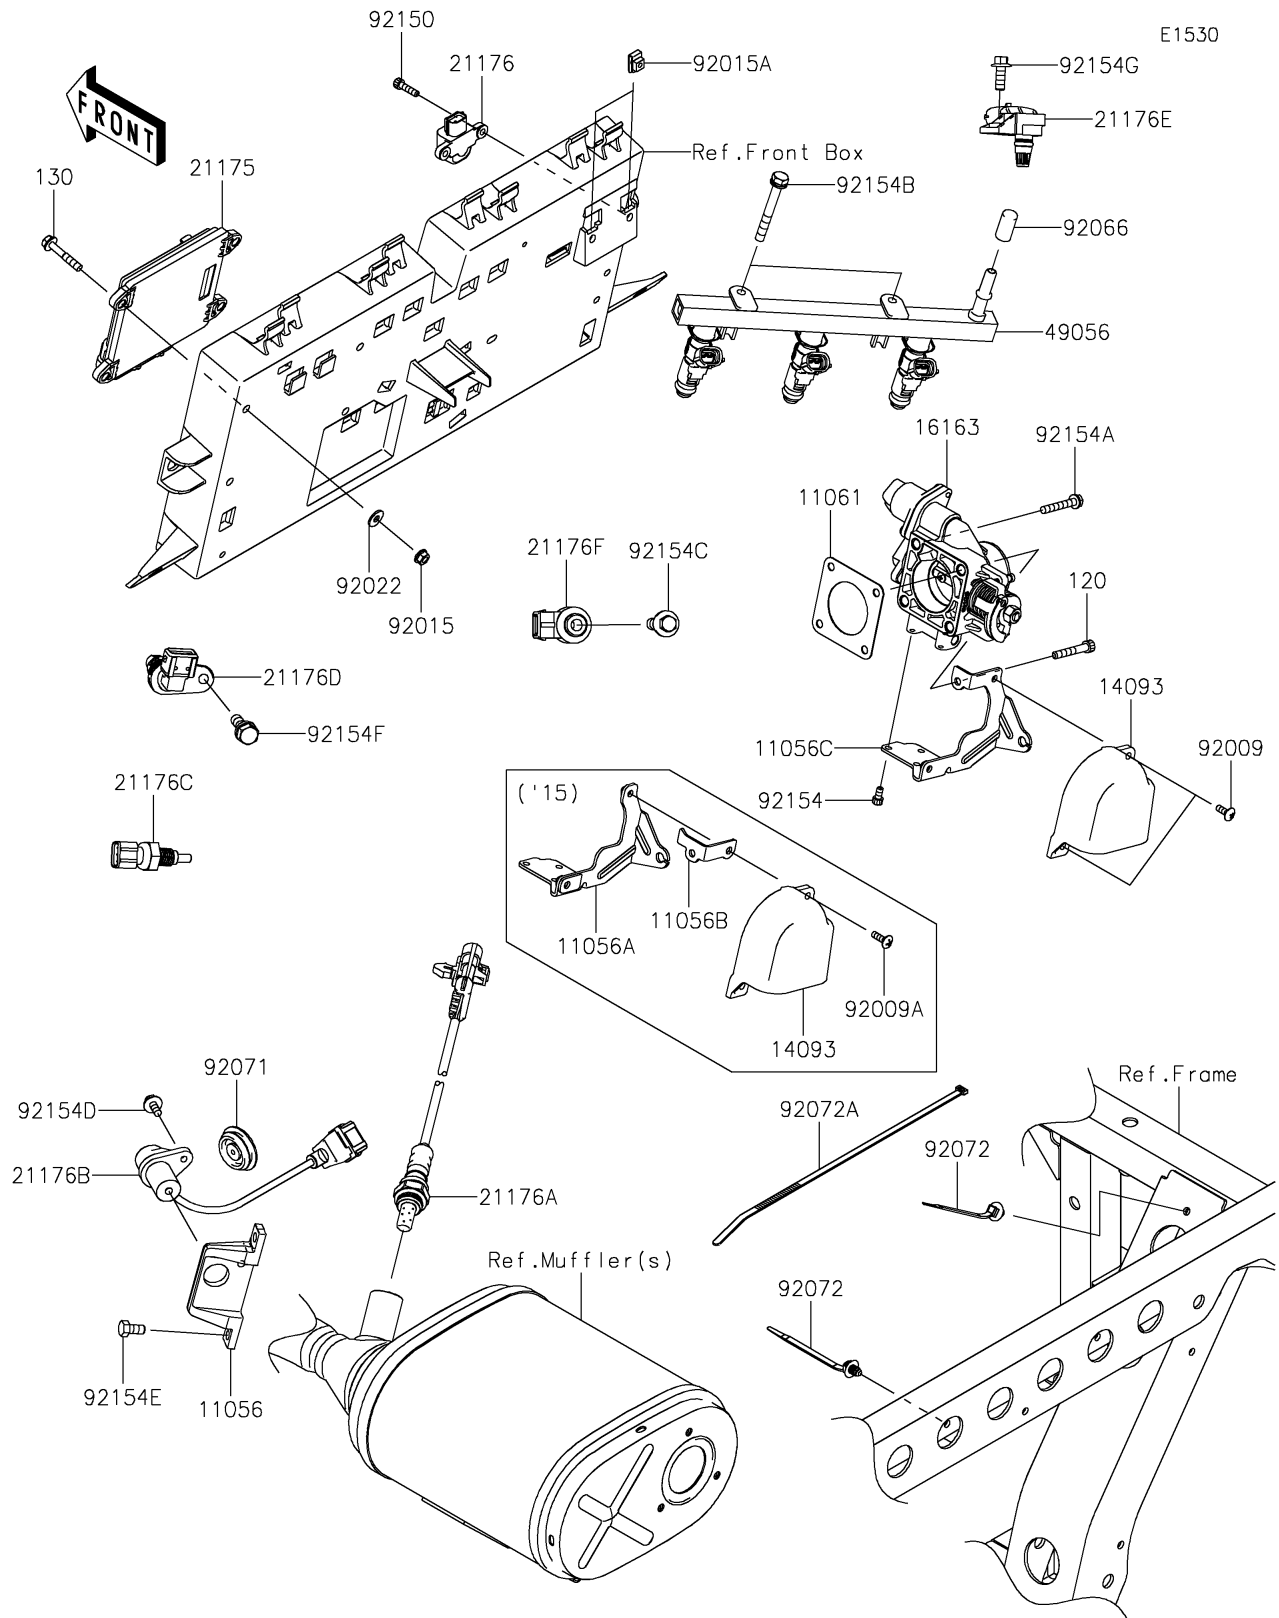

2015 MULE PRO-FXT™ EPS CAMO

PARTS DIAGRAM

Fuel Injection

2015 MULE PRO-FXT™ EPS CAMO

PARTS LIST

Fuel Injection

ITEM NAME	PART NUMBER	QUANTITY
BRACKET,CRANKSHAFT POSITION (Ref # 11056)	11056-2680	1
BRACKET,THROTTLE CABLE (Ref # 11056A)	11056-7284	1
BRACKET,THROTTLE CABLE (Ref # 11056B)	11056-7285	1
GASKET,THROTTLE (Ref # 11061)	11061-0954	1
BOLT-SOCKET,6X40 (Ref # 120)	120CA0640	1
BOLT-FLANGED,6X35 (Ref # 130)	130BA0635	4
COVER,THROTTLE (Ref # 14093)	14093-0043	1
THROTTLE-ASSY (Ref # 16163)	16163-0816	1
CONTROL UNIT-ELECTRONIC,DFI (Ref # 21175)	21175-0893	1
SENSOR,VEHICLE-DOWN (Ref # 21176)	21176-0026	1
SENSOR,OXYGEN (Ref # 21176A)	21176-0773	1
SENSOR,CRANKSHAFT POSITION (Ref # 21176B)	21176-0795	1
SENSOR,WATER TEMP (Ref # 21176C)	21176-0796	1
SENSOR,CAMSHAFT POSITION (Ref # 21176D)	21176-0797	1
SENSOR,AIR INTAKE TEMP (Ref # 21176E)	21176-0798	1
SENSOR,EXPLOSION (Ref # 21176F)	21176-0799	1
PIPE-INJECTION (Ref # 49056)	49056-0038	1
SCREW,5X16 (Ref # 92009A)	92009-3797	2
NUT,FLANGED,6MM (Ref # 92015)	92015-1367	4
NUT,5MM (Ref # 92015A)	92015-1627	2
WASHER (Ref # 92022)	92022-2247	4
PLUG (Ref # 92066)	92066-0810	1
GROMMET (Ref # 92071)	92071-0730	1
BAND (Ref # 92072)	92072-1414	2
BAND,L=292.1 (Ref # 92072A)	92072-3509	3
BOLT,SOCKET,5X20 (Ref # 92150)	92150-1019	2
BOLT,SOCKET,5X10 (Ref # 92154)	92154-1396	3
BOLT,6X38 (Ref # 92154A)	92154-1589	3
BOLT,6X50 (Ref # 92154B)	92154-1591	2

2015 MULE PRO-FXT™ EPS CAMO

PARTS LIST

Fuel Injection

ITEM NAME	PART NUMBER	QUANTITY
BOLT,FLANGED,8X30 (Ref # 92154C)	92154-1592	1
BOLT,FLANGED,6X12 (Ref # 92154D)	92154-1593	1
BOLT,6X12 (Ref # 92154E)	92154-1594	2
BOLT,8X16 (Ref # 92154F)	92154-1595	1
BOLT,FLANGED,6X16 (Ref # 92154G)	92154-1596	1