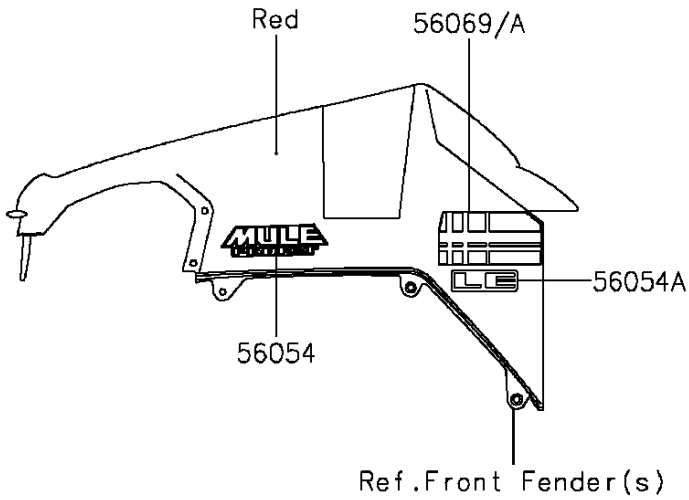

# 2015 MULE PRO-FXT™ EPS LE PARTS DIAGRAM

Decals(Red)(CFF)

F2861

## 2015 MULE PRO-FXT™ EPS LE PARTS LIST

Decals(Red)(CFF)

ITEM NAME	PART NUMBER	QUANTITY
MARK,FR FENDER,MULE PRO FXT (Ref # 56054)	56054-1529	2
MARK,FR FENDER,LE (Ref # 56054A)	56054-1569	2
PATTERN,FR FENDER,LH (Ref # 56069)	56069-7435	1
PATTERN,FR FENDER,RH (Ref # 56069A)	56069-7436	1
PATTERN,SIDE GUARD,FR,LH (Ref # 56069B)	56069-7437	1
PATTERN,SIDE GUARD,FR,RH (Ref # 56069C)	56069-7438	1
PATTERN,SIDE GUARD,RR,LH (Ref # 56069D)	56069-7439	1
PATTERN,SIDE GUARD,RR,RH (Ref # 56069E)	56069-7440	1
PATTERN,CARRIER COVER,LH (Ref # 56069F)	56069-7441	1
PATTERN,CARRIER COVER,RH (Ref # 56069G)	56069-7442	1