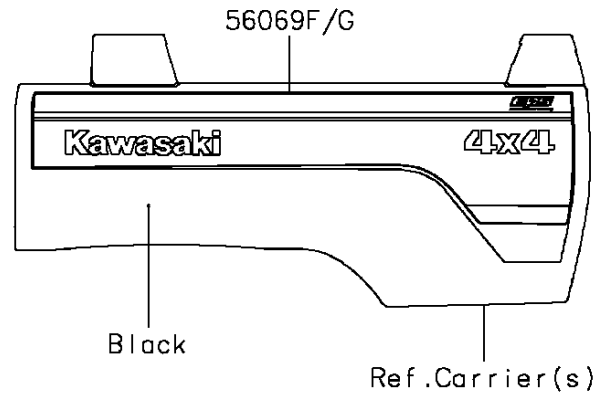

# 2015 MULE PRO-FXT™ EPS LE PARTS DIAGRAM

Decals(Red)(CFF)

F2861

## 2015 MULE PRO-FXT™ EPS LE PARTS LIST

Decals(Red)(CFF)

ITEM NAME	PART NUMBER	QUANTITY
MARK,FR FENDER,MULE PRO FXT (Ref # 56054)	56054-1529	2
MARK,FR FENDER,LE (Ref # 56054A)	56054-1569	2
PATTERN,FR FENDER,LH (Ref # 56069)	56069-7435	1
PATTERN,FR FENDER,RH (Ref # 56069A)	56069-7436	1
PATTERN,SIDE GUARD,FR,LH (Ref # 56069B)	56069-7437	1
PATTERN,SIDE GUARD,FR,RH (Ref # 56069C)	56069-7438	1
PATTERN,SIDE GUARD,RR,LH (Ref # 56069D)	56069-7439	1
PATTERN,SIDE GUARD,RR,RH (Ref # 56069E)	56069-7440	1
PATTERN,CARRIER COVER,LH (Ref # 56069F)	56069-7441	1
PATTERN,CARRIER COVER,RH (Ref # 56069G)	56069-7442	1