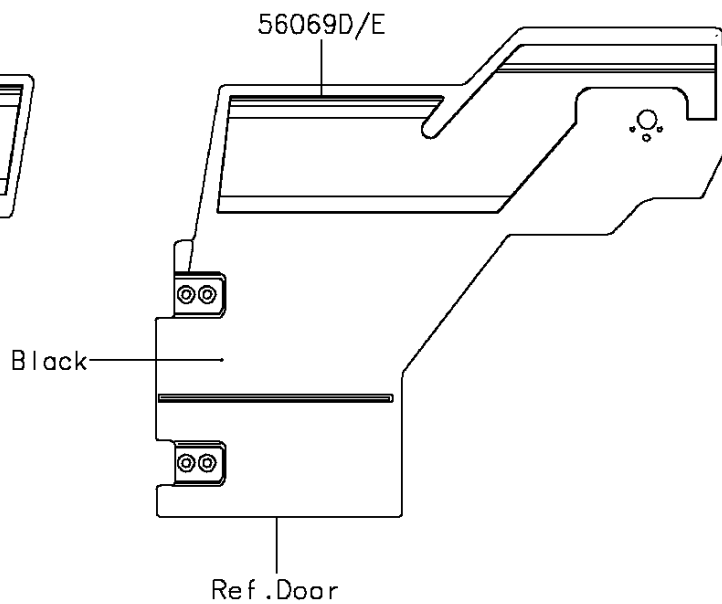

# 2015 MULE PRO-FXT™ EPS LE PARTS DIAGRAM

Decals(Red)(CFF)

F2861

## 2015 MULE PRO-FXT™ EPS LE PARTS LIST

Decals(Red)(CFF)

ITEM NAME	PART NUMBER	QUANTITY
MARK,FR FENDER,MULE PRO FXT (Ref # 56054)	56054-1529	2
MARK,FR FENDER,LE (Ref # 56054A)	56054-1569	2
PATTERN,FR FENDER,LH (Ref # 56069)	56069-7435	1
PATTERN,FR FENDER,RH (Ref # 56069A)	56069-7436	1
PATTERN,SIDE GUARD,FR,LH (Ref # 56069B)	56069-7437	1
PATTERN,SIDE GUARD,FR,RH (Ref # 56069C)	56069-7438	1
PATTERN,SIDE GUARD,RR,LH (Ref # 56069D)	56069-7439	1
PATTERN,SIDE GUARD,RR,RH (Ref # 56069E)	56069-7440	1
PATTERN,CARRIER COVER,LH (Ref # 56069F)	56069-7441	1
PATTERN,CARRIER COVER,RH (Ref # 56069G)	56069-7442	1