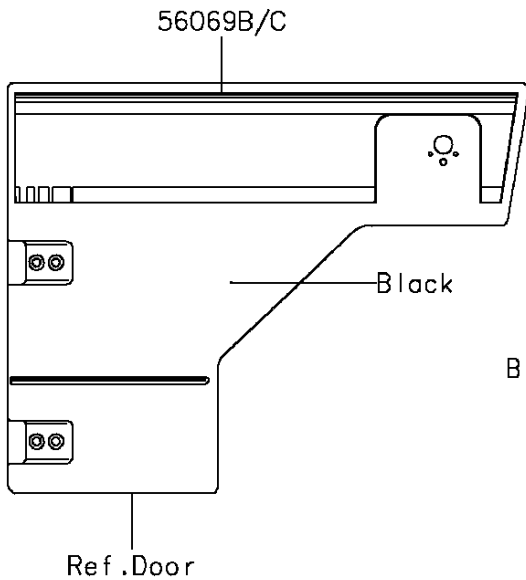

# 2015 MULE PRO-FXT™ EPS LE PARTS DIAGRAM

Decals(Red)(CFF)

F2861

## 2015 MULE PRO-FXT™ EPS LE PARTS LIST

Decals(Red)(CFF)

ITEM NAME	PART NUMBER	QUANTITY
MARK,FR FENDER,MULE PRO FXT (Ref # 56054)	56054-1529	2
MARK,FR FENDER,LE (Ref # 56054A)	56054-1569	2
PATTERN,FR FENDER,LH (Ref # 56069)	56069-7435	1
PATTERN,FR FENDER,RH (Ref # 56069A)	56069-7436	1
PATTERN,SIDE GUARD,FR,LH (Ref # 56069B)	56069-7437	1
PATTERN,SIDE GUARD,FR,RH (Ref # 56069C)	56069-7438	1
PATTERN,SIDE GUARD,RR,LH (Ref # 56069D)	56069-7439	1
PATTERN,SIDE GUARD,RR,RH (Ref # 56069E)	56069-7440	1
PATTERN,CARRIER COVER,LH (Ref # 56069F)	56069-7441	1
PATTERN,CARRIER COVER,RH (Ref # 56069G)	56069-7442	1