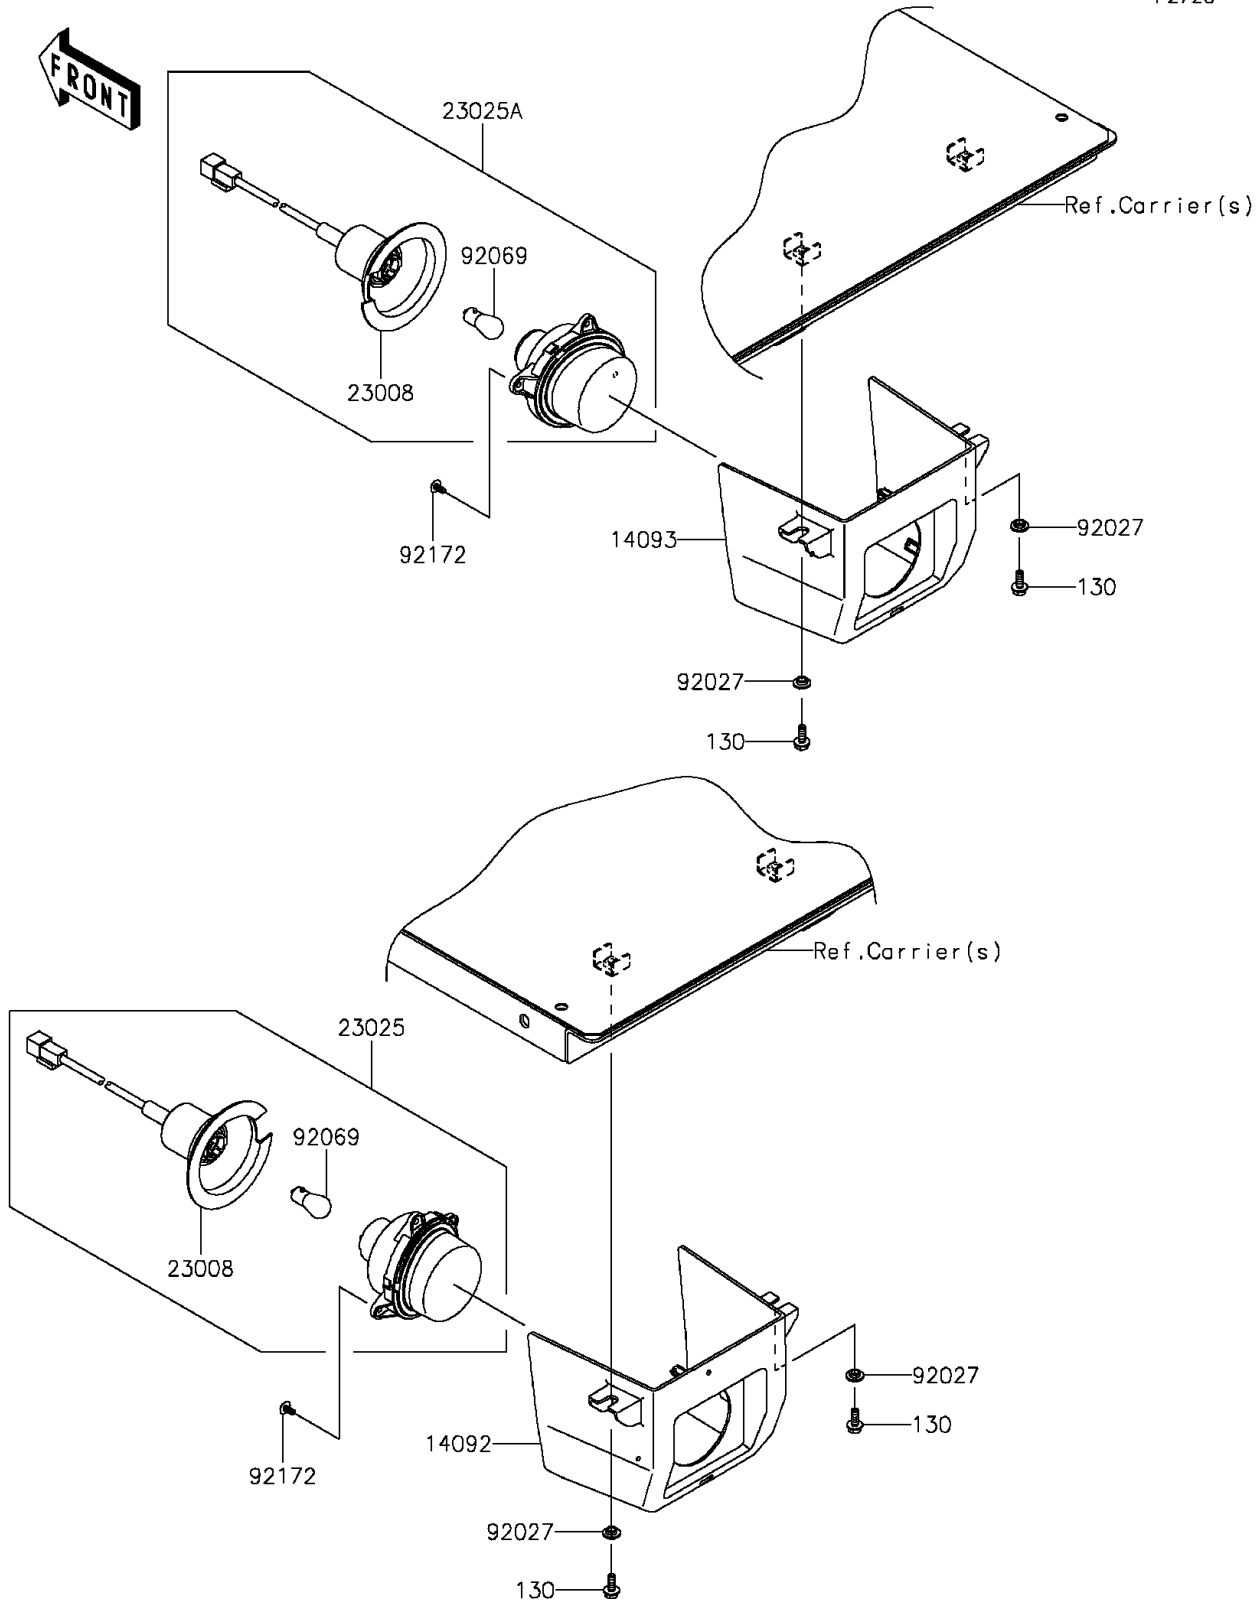

# 2015 MULE PRO-FXT™ EPS LE PARTS DIAGRAM

Taillight(s)

F2720

### Taillight(s)

ITEM NAME	PART NUMBER	QUANTITY
BOLT-FLANGED,6X16 (Ref # 130)	130CA0616	4
COVER,TAIL LAMP,LH (Ref # 14092)	14092-1183	1
COVER,TAIL LAMP,RH (Ref # 14093)	14093-0091	1
SOCKET-ASSY (Ref # 23008)	23008-0162	2
LAMP-TAIL,LH (Ref # 23025)	23025-0334	1
LAMP-TAIL,RH (Ref # 23025A)	23025-0341	1
COLLAR,L=4.6 (Ref # 92027)	92027-1168	4
BULB,12V 21/5W (Ref # 92069)	92069-0072	2
SCREW,TAPPING,5X10 (Ref # 92172)	92172-0262	6