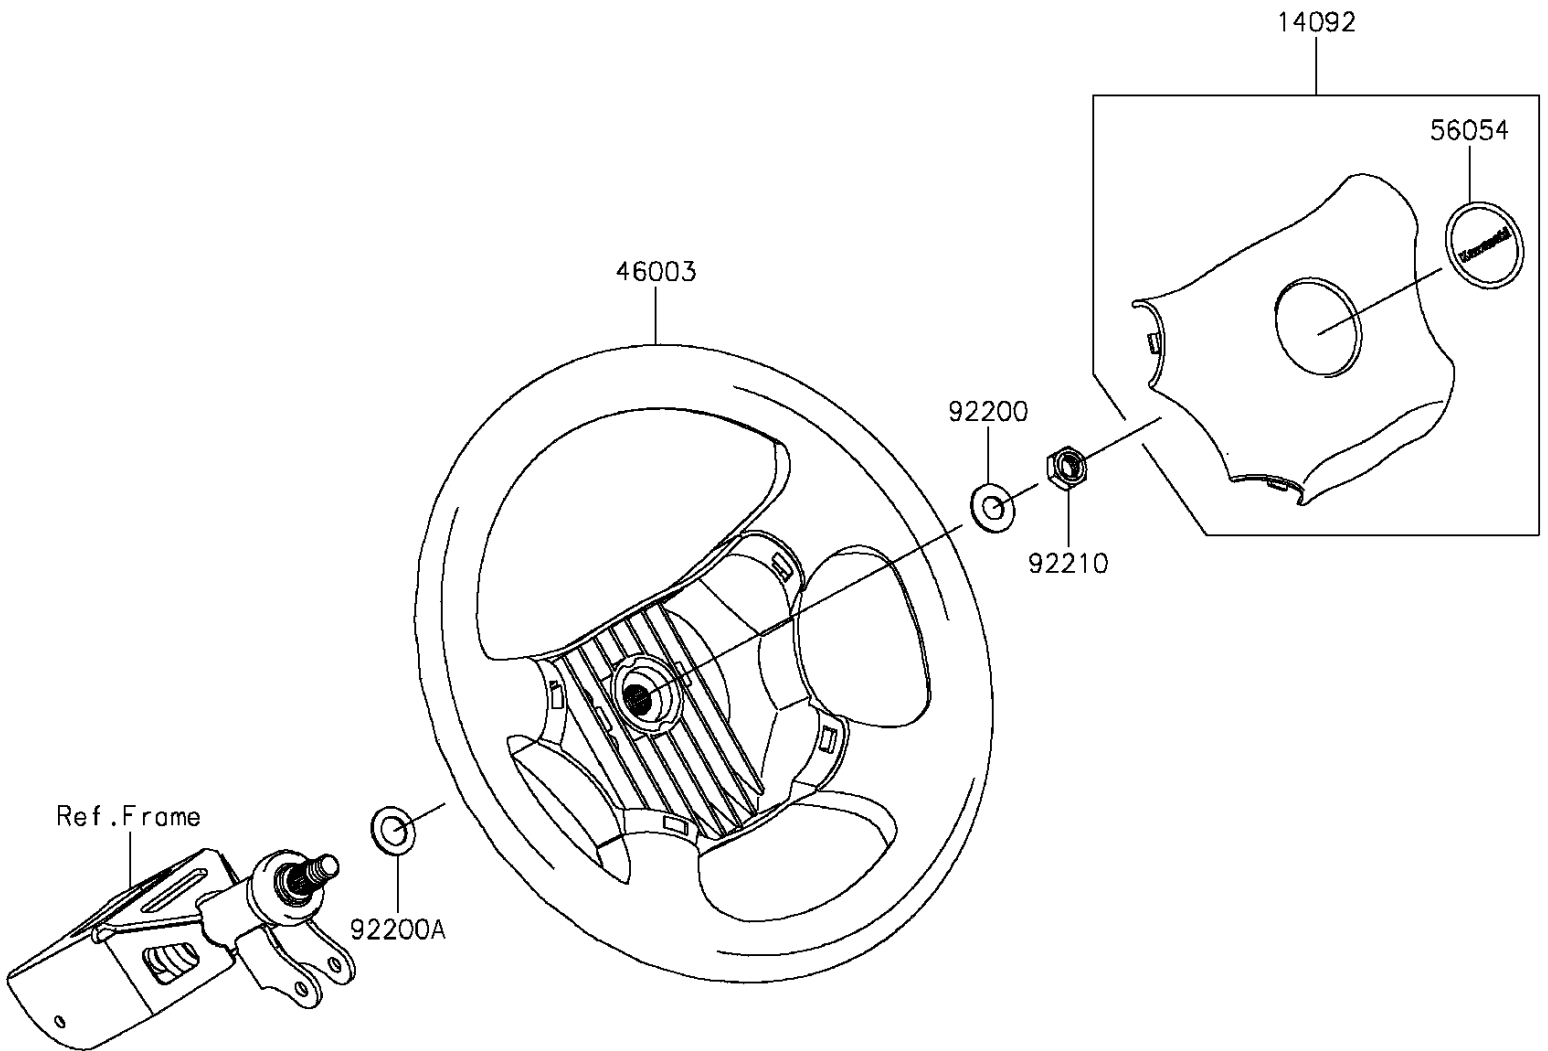

# 2015 MULE PRO-FXT™ EPS LE PARTS DIAGRAM

Steering Wheel

F2311

## 2015 MULE PRO-FXT™ EPS LE PARTS LIST

### Steering Wheel

ITEM NAME	PART NUMBER	QUANTITY
COVER,HORN SWITCH (Ref # 14092)	14092-1029	1
HANDLE (Ref # 46003)	46003-0595	1
MARK,CENTER LOGO,KAWASAKI (Ref # 56054)	56054-1188	1
WASHER,12.1X25X1.6 (Ref # 92200)	92200-0455	1
WASHER,15X25X1.6 (Ref # 92200A)	92200-0460	1
NUT,LOCK,12MM (Ref # 92210)	92210-1249	1