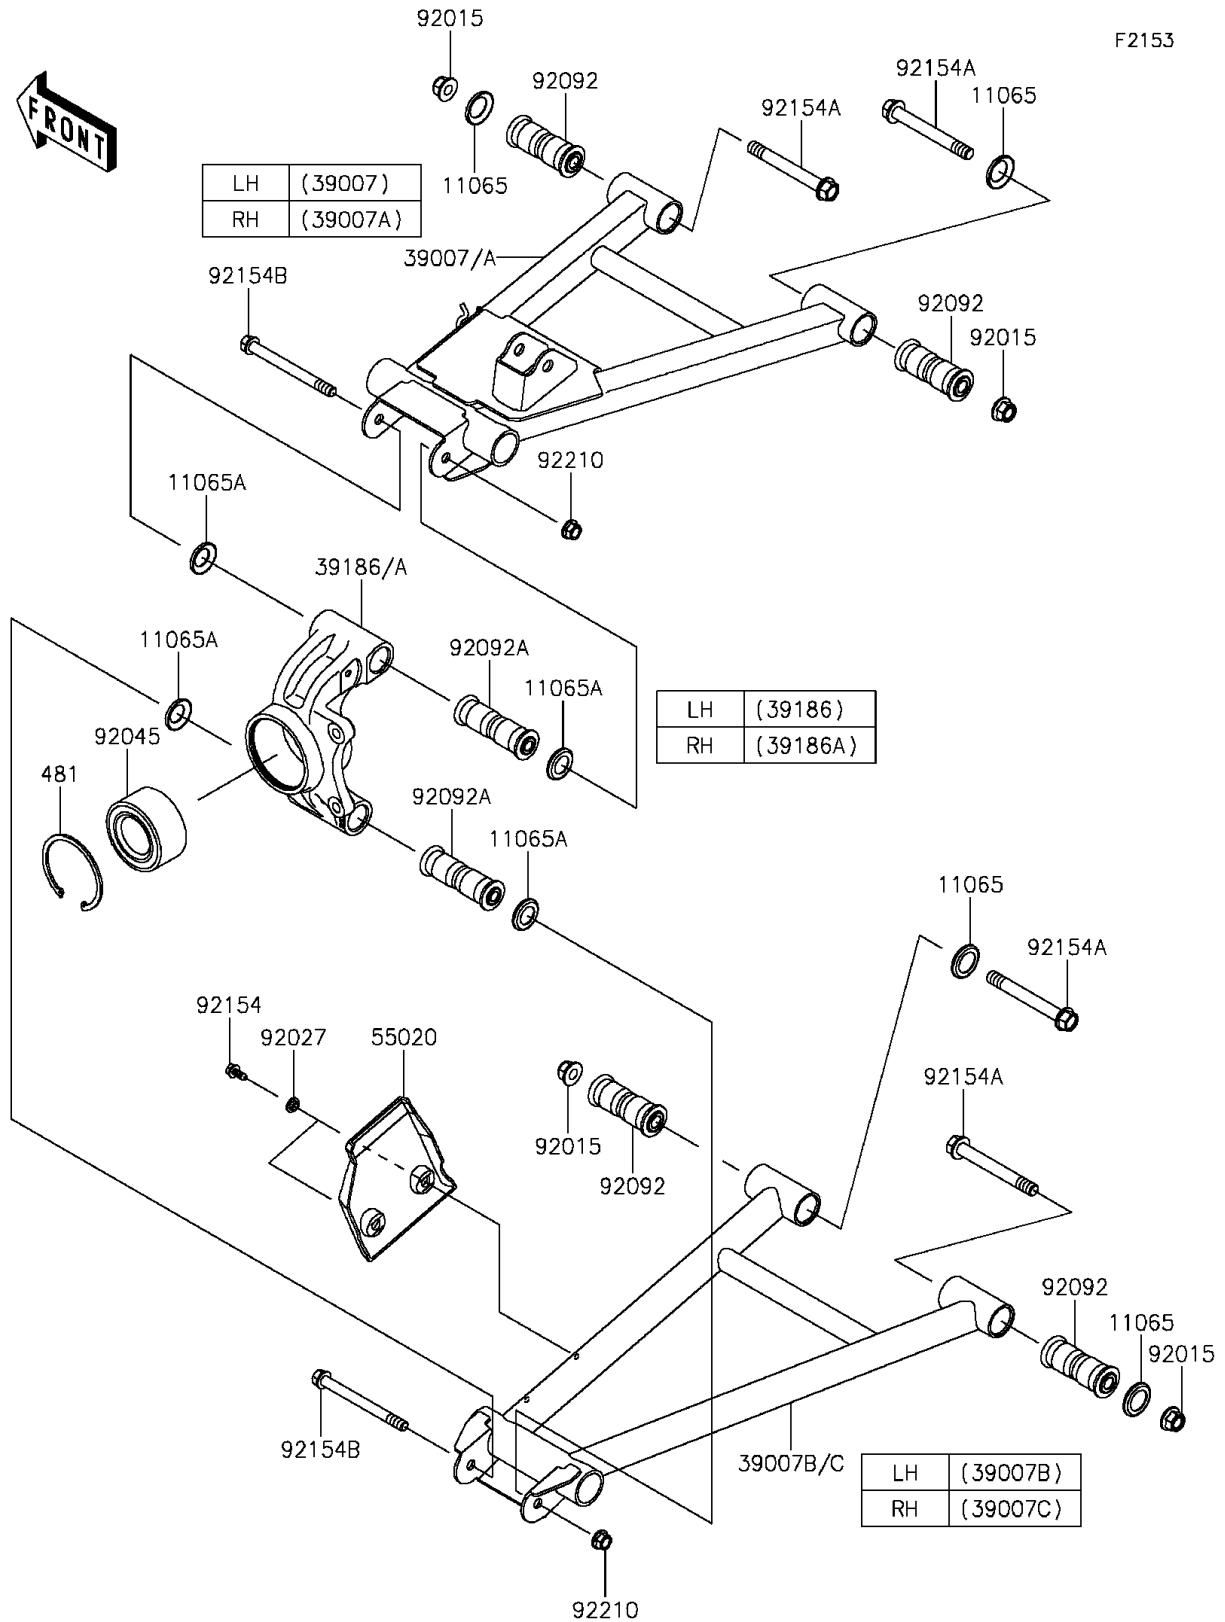

2015 MULE PRO-FXT™ EPS LE PARTS DIAGRAM

Rear Suspension

2015 MULE PRO-FXT™ EPS LE PARTS LIST

Rear Suspension

ITEM NAME	PART NUMBER	QUANTITY
-----------	-------------	----------